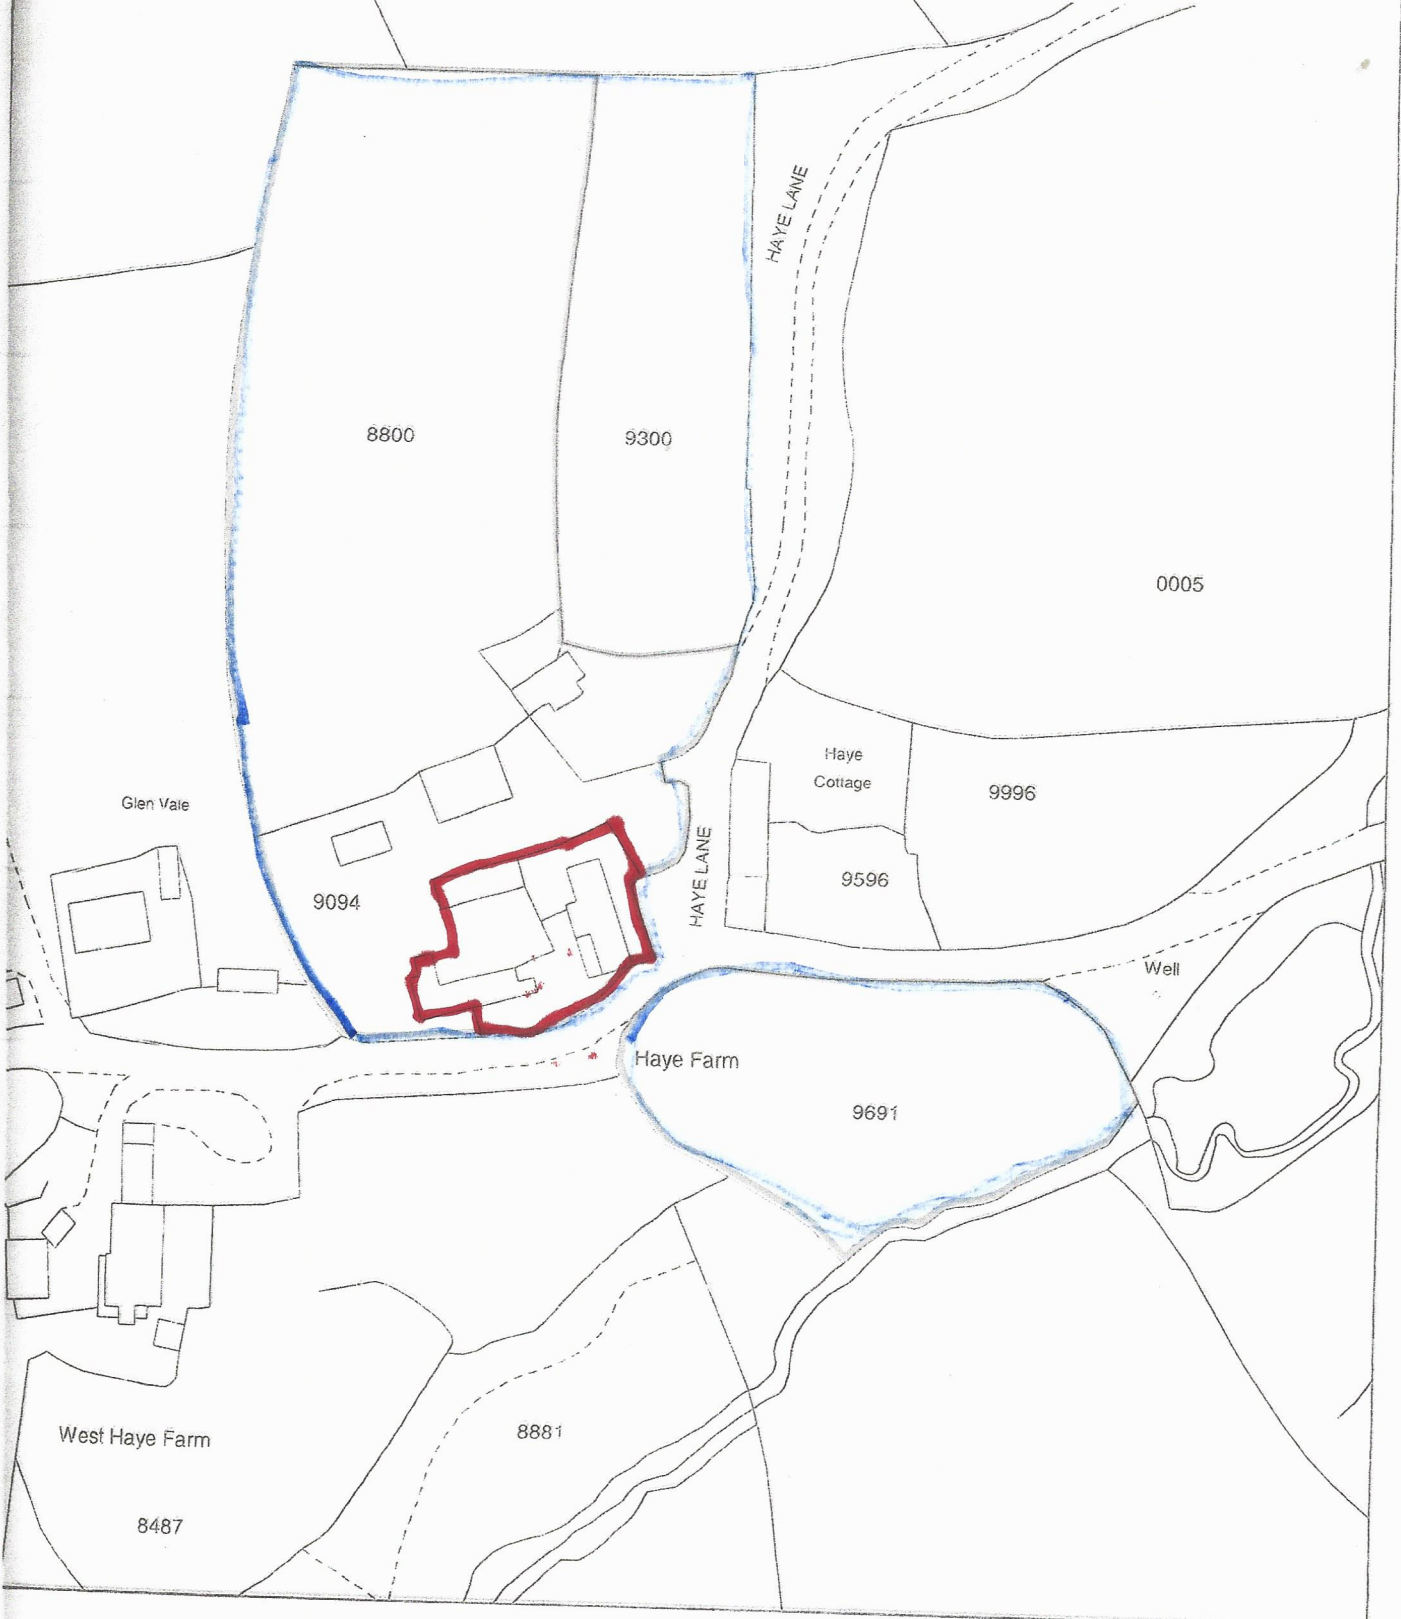

TITLE NUMBER
CL161935

CORNWALL : CARADON

ORDNANCE SURVEY MAP REFERENCE:

SX3469NE

SCALE 1:1250 Enlarged from 1/2500

©CROWN COPYRIGHT. Produced by HMLR. Further reproduction in whole or in part is prohibited without the prior written permission of Ordnance Survey. Licence Number GD 272728

+