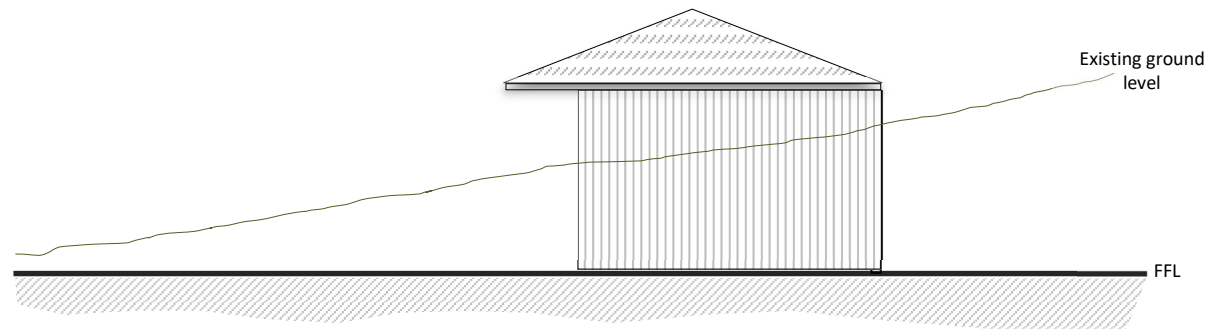

Applicant : Mr R Bray

Site Address : Grogarth Farm, Tregony

Proposal : Provision of modest building and parking area to facilitate a milk vending machine

Scale: Various at A3

Drawn by: SEP

Plan reference: RB-ELV01

North East Elevation (1:100)

South West Elevation (1:100)

South East Elevation (1:100)

North West Elevation (1:100)

Floor Plan (1:200)

1m
Scale 1:100 at A4

2m
Scale 1:200 at A4