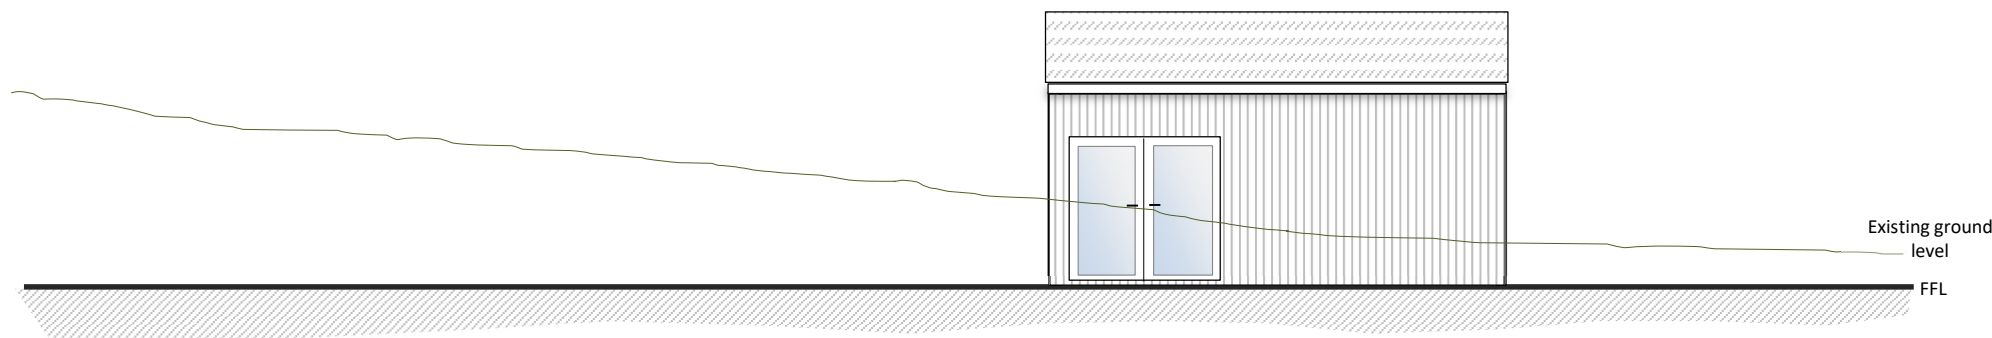

Applicant : Mr R Bray

Site Address : Grogarth Farm, Tregony

Proposal : Provision of modest building and parking area to facilitate a milk vending machine

Scale: Various at A3

Drawn by: SEP

Plan reference: RB-ELV01

North East Elevation (1:100)

South West Elevation (1:100)

South East Elevation (1:100)

North West Elevation (1:100)

Floor Plan (1:200)

1m
Scale 1:100 at A4

2m
Scale 1:200 at A4