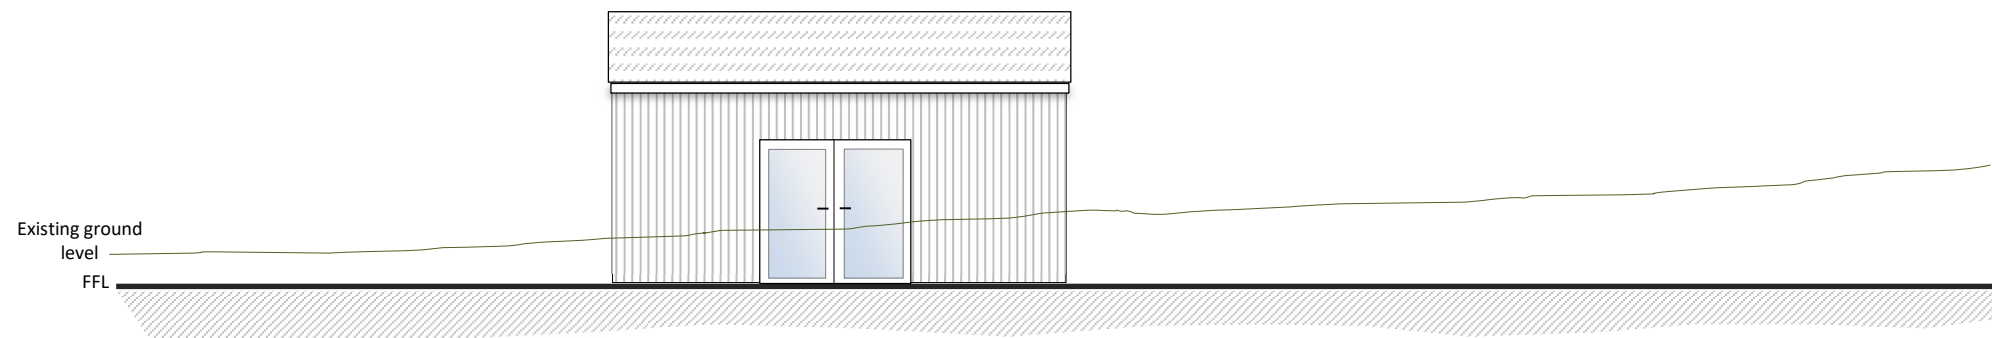

Applicant : Mr R Bray

Site Address : Grogarth Farm, Tregony

Proposal : Provision of modest building and parking area to facilitate a milk vending machine

Scale: Various at A3

Drawn by: SEP

Plan reference: RB-ELV01

North East Elevation (1:100)

South West Elevation (1:100)

South East Elevation (1:100)

North West Elevation (1:100)

Floor Plan (1:200)

1m
Scale 1:100 at A4

2m
Scale 1:200 at A4