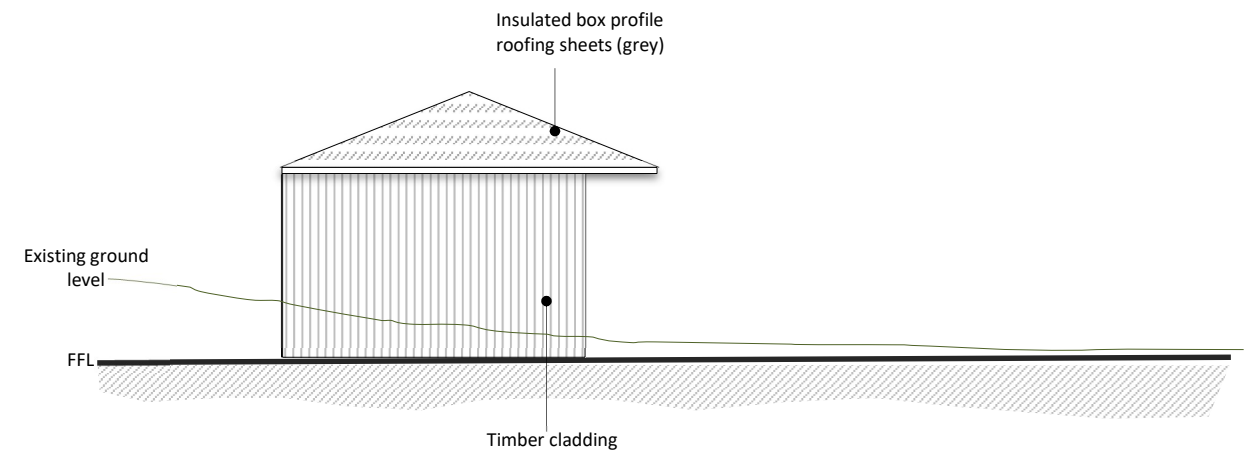

Applicant : Mr R Bray

Site Address : Grogarth Farm, Tregony

Proposal : Provision of modest building and parking area to facilitate a milk vending machine

Scale: Various at A3

Drawn by: SEP

Plan reference: RB-ELV01

North East Elevation (1:100)

South West Elevation (1:100)

South East Elevation (1:100)

North West Elevation (1:100)

Floor Plan (1:200)

1m
Scale 1:100 at A4

2m
Scale 1:200 at A4