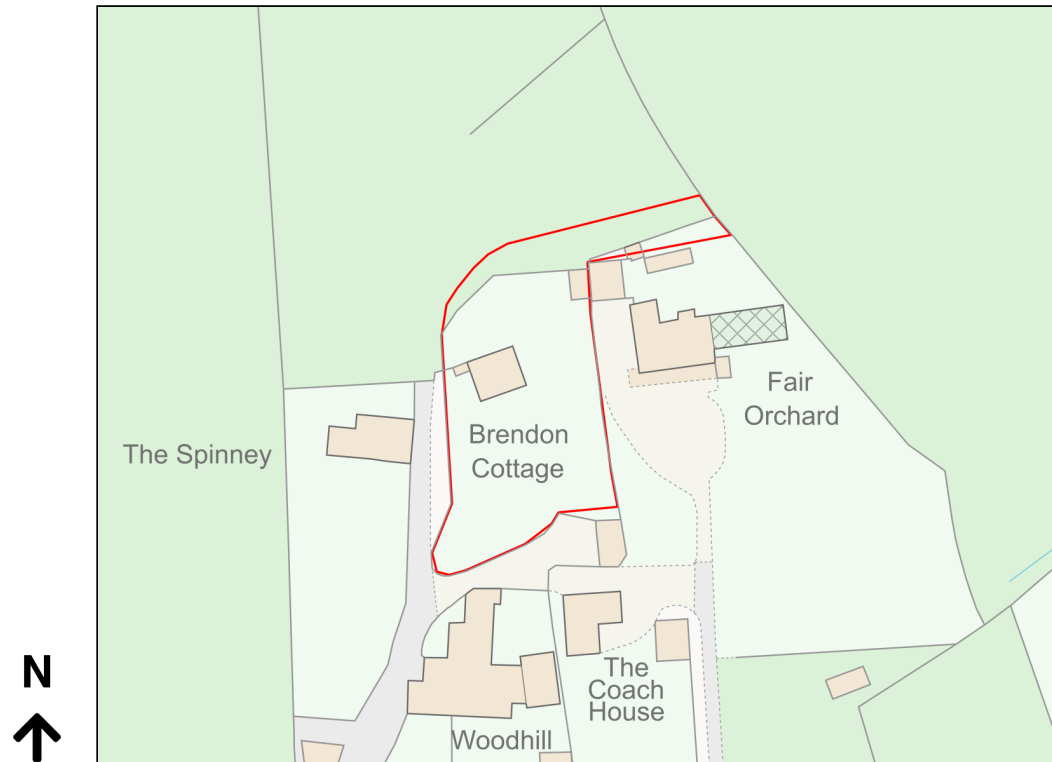

Location Plan

Site Address: **Brendon Cottage, Wood Hill, Congresbury, BS49 5AF**

Date Produced: **14-Jan-2024**

Scale: **1:1250 @A4**

Planning Portal Reference: **PP-12499863v1**