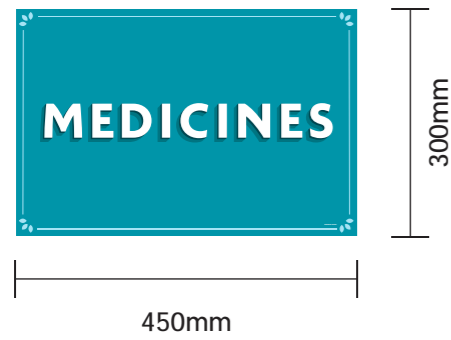

Sign 16 - MEDICINES (Qty 01)

01no 5mm foamex with digitally printed display.

Size: 450 x 300mm

Scale: 1:10

Sign 17 - EGGS (Qty 01)

01no 5mm foamex with digitally printed display.

Size: 450 x 300mm

Scale: 1:10

Sign 18 - FREE FROM (Qty 01)

01no 5mm foamex with digitally printed display.

Size: 450 x 300mm

Scale: 1:10

Sign 19 - SWEETS (Qty 01)

01no 5mm foamex with digitally printed display.

Size: 450 x 300mm

Scale: 1:10

Sign 20 - MEDICINES INSERT (Qty 01)

02no 2mm foamex with digitally printed display.

Size: 295 x 1495mm

Scale: 1:20

Sign 21 - EGGS INSERT (Qty 01)

02no 2mm foamex with digitally printed display.

Size: 295 x 1435mm

Scale: 1:20