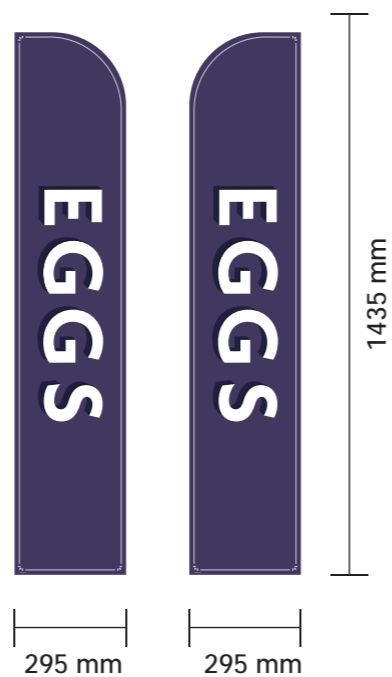

Sign 18 - FREE FROM (Qty 01)

01no 5mm foamex with digitally printed display.

Size: 450 x 300mm

Scale: 1:10

Sign 19 - SWEETS (Qty 01)

01no 5mm foamex with digitally printed display.

Size: 450 x 300mm

Scale: 1:10

Sign 20 - MEDICINES INSERT (Qty 01)

02no 2mm foamex with digitally printed display.

Size: 295 x 1495mm

Scale: 1:20

Sign 21 - EGGS INSERT (Qty 01)

02no 2mm foamex with digitally printed display.

Size: 295 x 1435mm

Scale: 1:20

Sign 22 - FREE FROM INSERT

02no 2mm foamex with digitally printed display.

Size: As shown

Scale: 1:20

Sign 23 - SWEETS INSERT

02no 2mm foamex with digitally printed display.

Size: As shown

Scale: 1:20