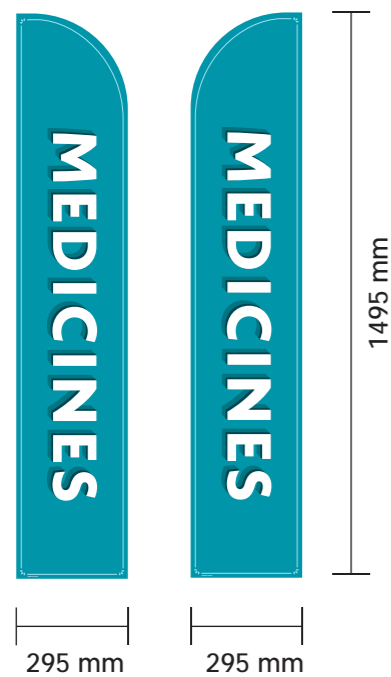

Sign 16 - MEDICINES (Qty 01)

01no 5mm foamex with digitally printed display.

Size: 450 x 300mm

Scale: 1:10

Sign 17 - EGGS (Qty 01)

01no 5mm foamex with digitally printed display.

Size: 450 x 300mm

Scale: 1:10

Sign 18 - FREE FROM (Qty 01)

01no 5mm foamex with digitally printed display.

Size: 450 x 300mm

Scale: 1:10

Sign 19 - SWEETS (Qty 01)

01no 5mm foamex with digitally printed display.

Size: 450 x 300mm

Scale: 1:10

Sign 20 - MEDICINES INSERT (Qty 01)

02no 2mm foamex with digitally printed display.

Size: 295 x 1495mm

Scale: 1:20

Sign 21 - EGGS INSERT (Qty 01)

02no 2mm foamex with digitally printed display.

Size: 295 x 1435mm

Scale: 1:20