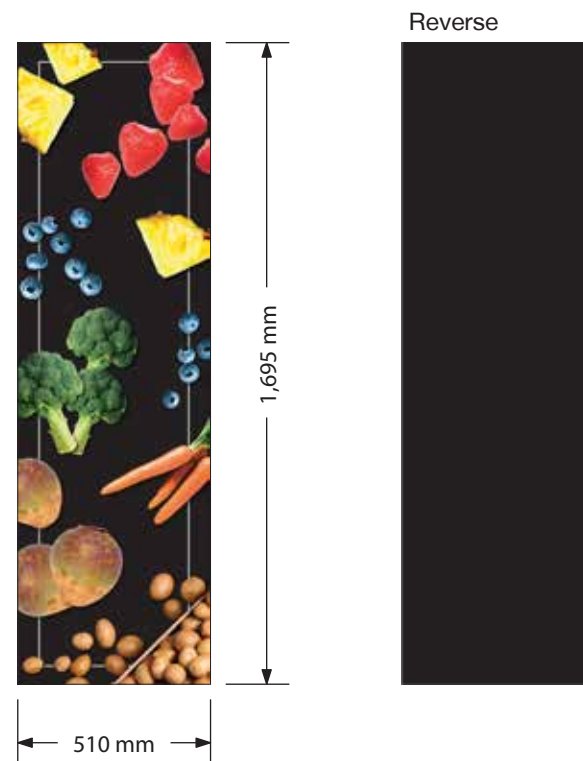

Sign 24 - BAKERY HEADER LARGE (Qty 01)

01no 5mm foamex with digitally printed display to both sides. Reverse to be background only.

Size: 890 x 260mm

Scale: 1:10

Sign 25 - FRUITVEG HEADER LARGE (Qty 01)

01no 5mm foamex with digitally printed display.

Size: 890 x 260mm

Scale: 1:10

Sign 26 - BAKERY SIDEPANELS (Qty 01)

02no 2mm foamex with digitally printed display.

Size: 510 x 1695mm

Scale: 1:20

Sign 27 - FRUITVEG SIDEPANELS (Qty 01)

02no 2mm foamex with digitally printed display.

Size: 510 x 1695mm

Scale: 1:20

Sign 28 - GREEN SIDEPANELS (Qty 01)

XXno 8mm PVC with digitally printed display.

Size: Site Specific

Scale: 1:20