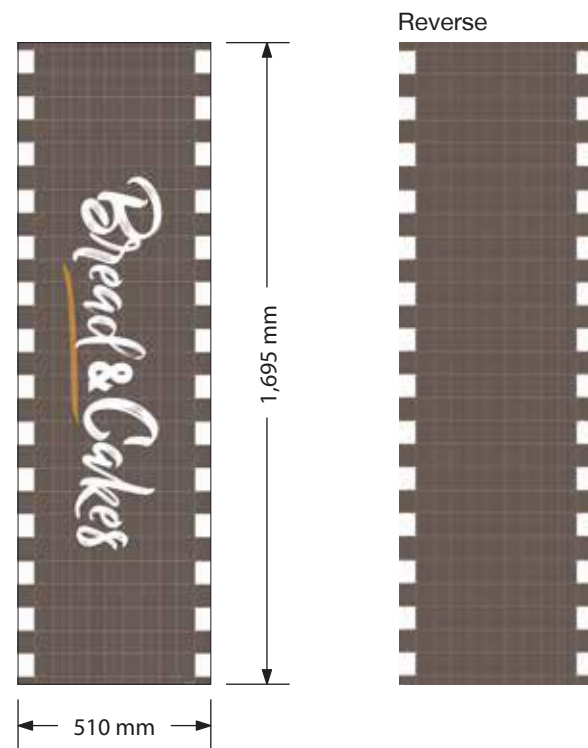

Sign 24 - BAKERY HEADER LARGE (Qty 01)

01no 5mm foamex with digitally printed display to both sides. Reverse to be background only.

Size: 890 x 260mm

Scale: 1:10

Sign 25 - FRUITVEG HEADER LARGE (Qty 01)

01no 5mm foamex with digitally printed display.

Size: 890 x 260mm

Scale: 1:10

Sign 26 - BAKERY SIDEPANELS (Qty 01)

02no 2mm foamex with digitally printed display.

Size: 510 x 1695mm

Scale: 1:20

Sign 27 - FRUITVEG SIDEPANELS (Qty 01)

02no 2mm foamex with digitally printed display.

Size: 510 x 1695mm

Scale: 1:20

Sign 28 - GREEN SIDEPANELS (Qty 01)

XXno 8mm PVC with digitally printed display.

Size: Site Specific

Scale: 1:20