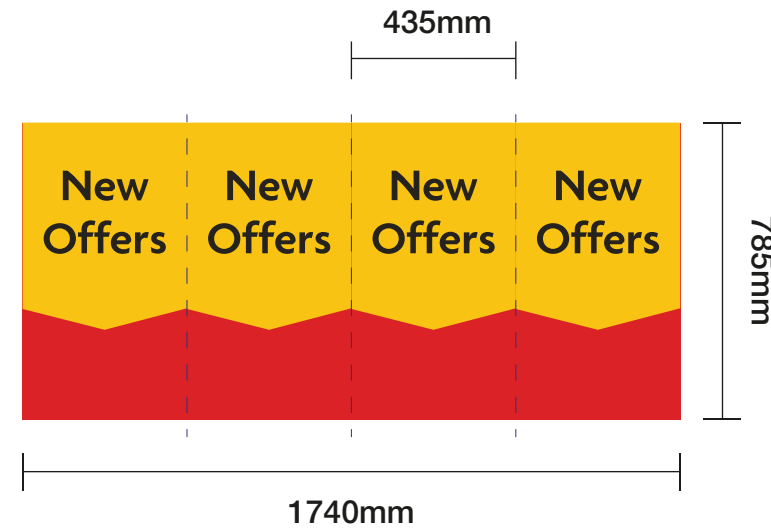

Sign 29 - NEW OFFERS HEADER (Qty 04)

5mm foamex panel with applied digitally printed vinyl graphics.
Size: 1000 x 300mm
Scale: 1:20

Sign 30 - NEW OFFERS BIN (Qty 06)

Digitally printed corex panels secured with velcro fastening to 04no sides.
Size: 1740 x 785mm
Scale: 1:20

Sign 31 - NEW OFFERS SIDE PANEL (Qty 03)

Consists of 02no 2mm White foamex panels with direct to media print. **Sizes to be obtained when signage is removed.**
Size: As shown
Scale: 1:20

Sign 32 - GRAB & GO (Qty 01)

2mm rigid PVC panel with direct digitally printed graphics.
Secured with VHB to reverse.
Size: 3995 x 390mm
Scale: 1:20