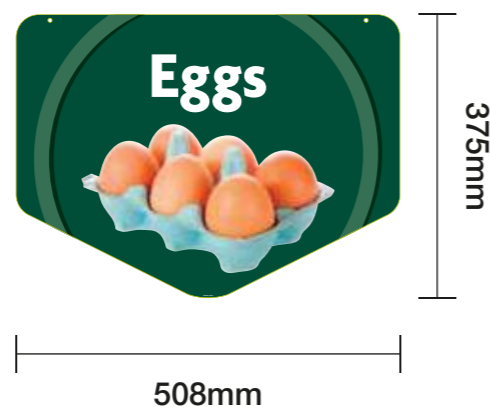

Sign 08 - MILK

01no 10mm foamex panel with applied digitally printed vinyl graphics to both sides.
 Size: 508 x 375mm
 Scale: 1:10

**Sign 09 - EGGS**

01no 10mm foamex panel with applied digitally printed vinyl graphics to both sides.
 Size: 508 x 375mm
 Scale: 1:10

**Sign 10 - BREAD**

01no 10mm foamex panel with applied digitally printed vinyl graphics to both sides.
 Size: 508 x 375mm
 Scale: 1:10

**Sign 11 - FREE FROM**

01no 10mm foamex panel with applied digitally printed vinyl graphics to both sides.
 Size: 508 x 375mm
 Scale: 1:10

**Sign 12 - FLORIST**

01no 5mm foamex panel with applied digitally printed vinyl graphics.
 Size: 415 x 300mm
 Scale: 1:10

**Sign 13 - ALCOHOL**

01no 5mm foamex panel with applied digitally printed vinyl graphics.
 Size: 420 x 297mm
 Scale: 1:10

**Sign 14 - LOTTERY**

01no 5mm foamex panel with applied digitally printed vinyl graphics.
 Size: 420 x 297mm
 Scale: 1:10

**Sign 15 - TOBACCO**

01no 5mm foamex panel with applied digitally printed vinyl graphics.
 Size: 420 x 297mm
 Scale: 1:10