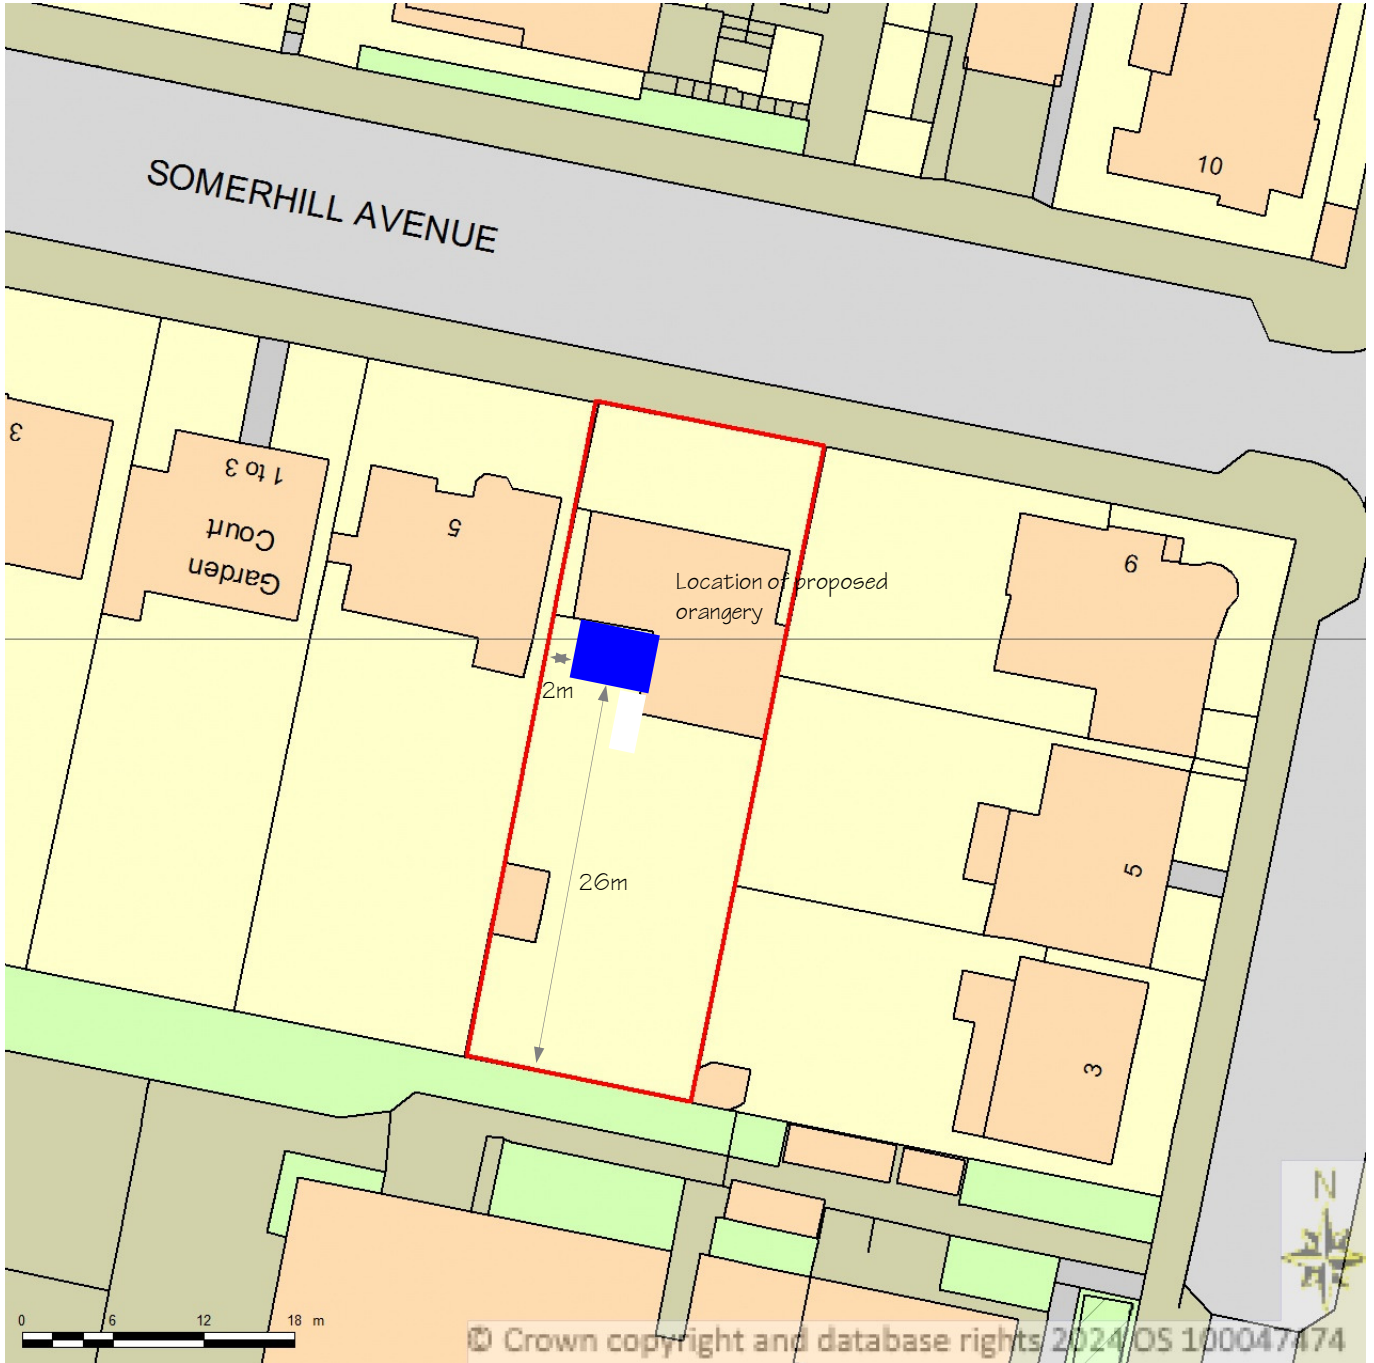

BLOCK/SITE PLAN
AREA 90m x 90m
SCALE 1:500 on A4
CENTRE COORDINATES: 529748, 104997

Supplied by Streetwise Maps Ltd
www.streetwise.net
Licence No: 100047474
24/01/2024 08:18:55