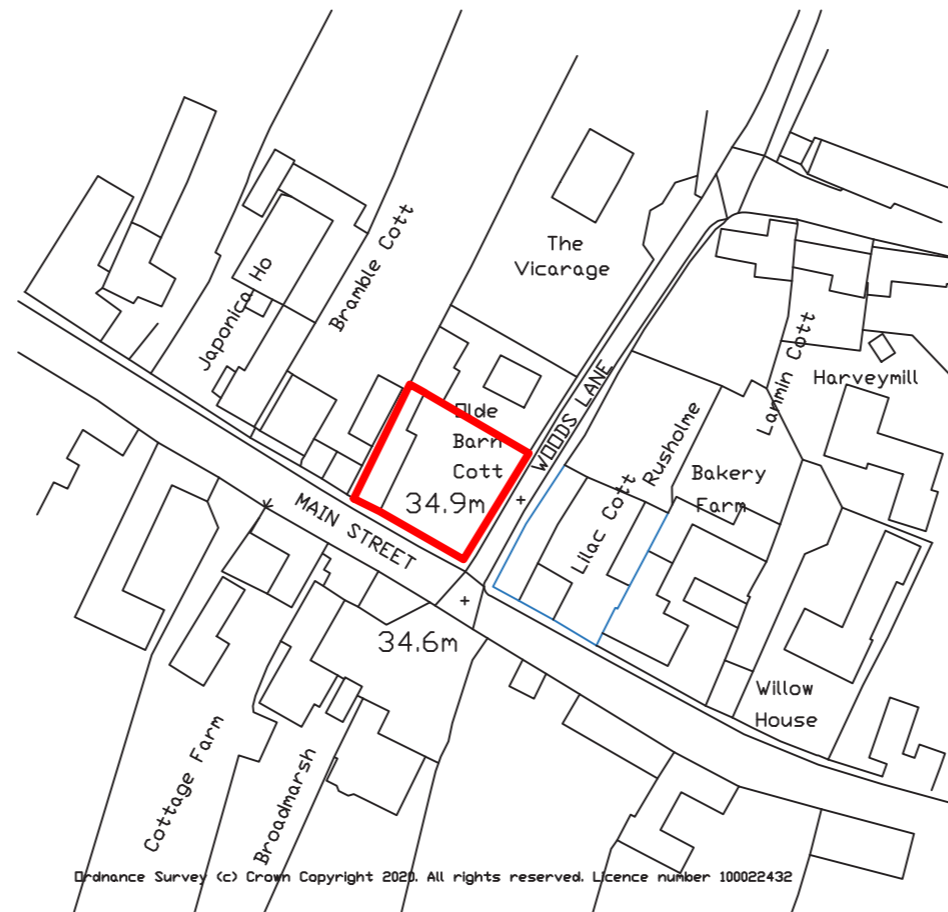

LOCATION PLAN . . .

OLD BARN COTTAGE, MAIN STREET, FLINTHAM, NG23 5LA

SITE PLAN 1:1250