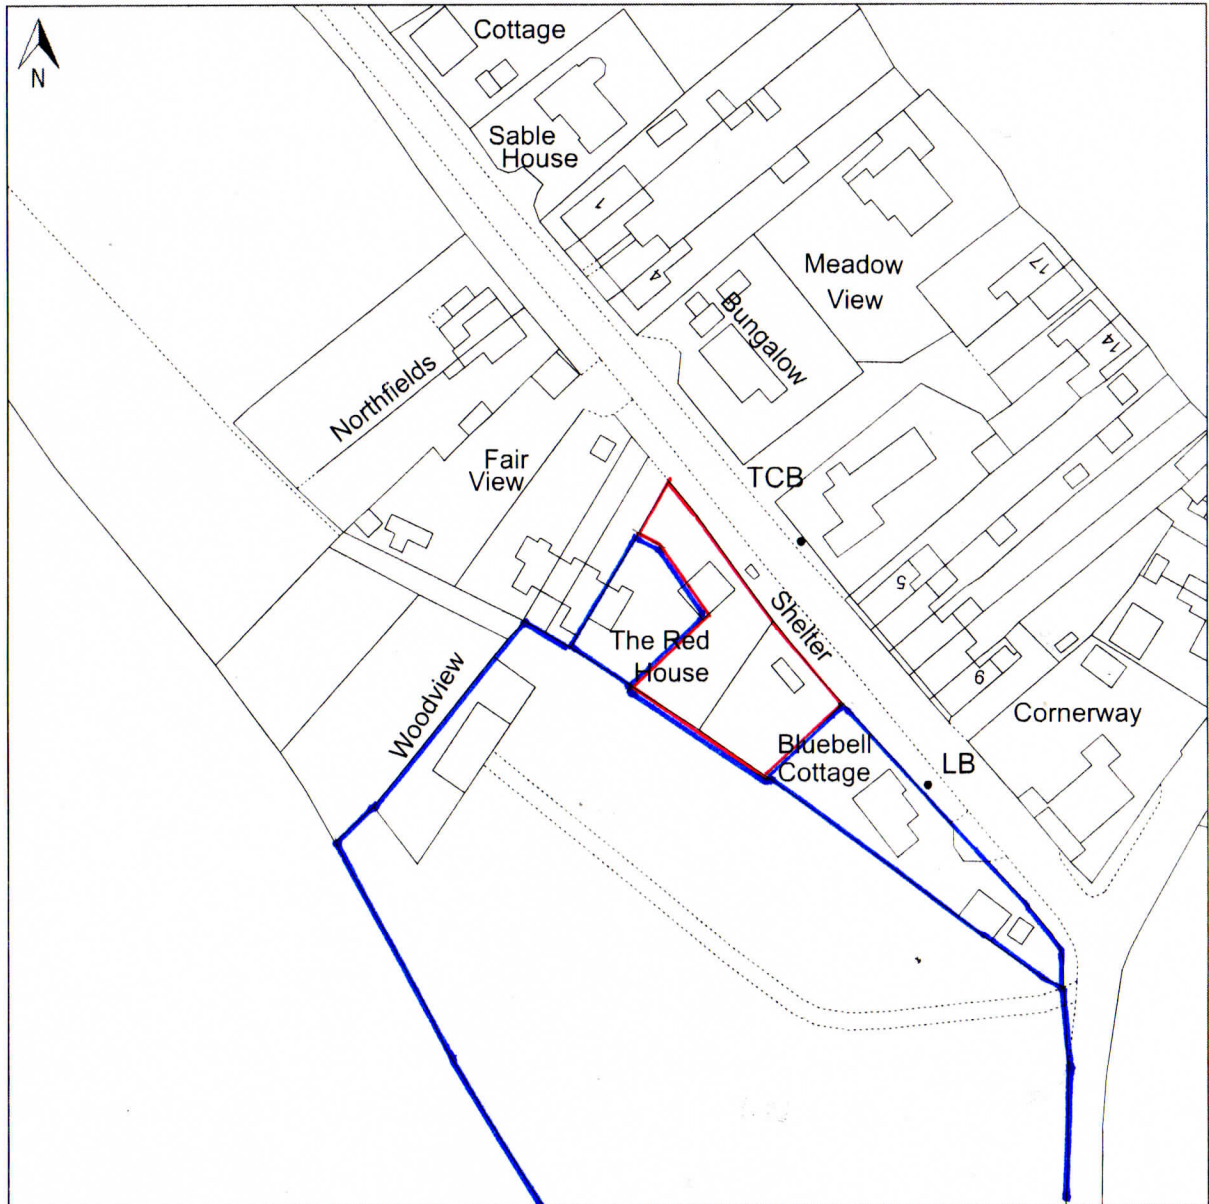

RED HOUSE, ROAD FROM BROCKHOLLANDS ROAD TO JUNCTION AT CORNERWAY BUNGA

© Crown copyright and database rights. 2023. Ordnance Survey
0100031673 Created using Plans by Emapsite

Scale: 1:1250

Paper Size: A4

Notes: