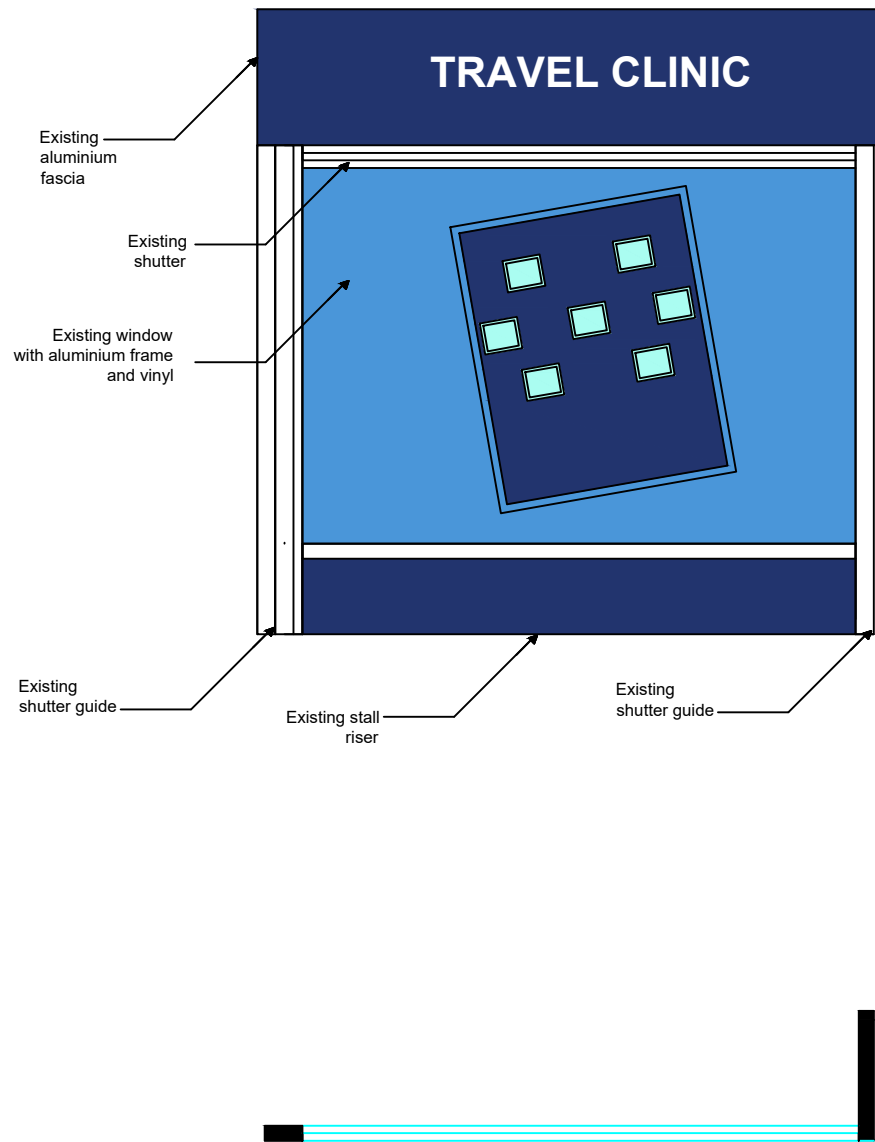

Existing Shopfront elevation

Scale Ruler in metres

Existing Shopfront - side elevation

Amiry & Gilbride, Cardonald

December 2023

Scale 1:50 @ A3

C.Burton

Drawing 1