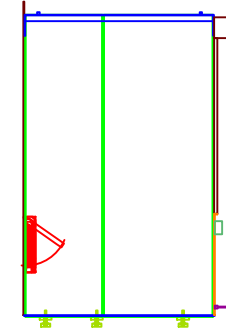

Proposed Shopfront elevation

Scale Ruler in metres

Proposed Shopfront - side elevation

Vinyl wrap to front of Medpoint i1500s dispensing machine

Example of vinyl to front of Medpoint

Amiry & Gilbride, Cardonald

December 2023

Scale 1:50 @ A3

C.Burton

Drawing 2

Note: Any design work provided is chargeable if used by another third party