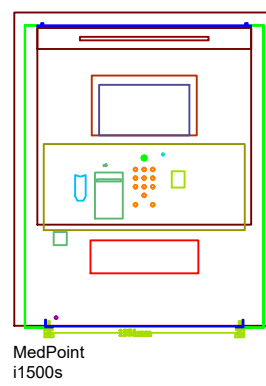

Proposed Shopfront elevation

Scale Ruler in metres

Proposed Shopfront - side elevation

Vinyl wrap to front of Medpoint i1500s dispensing machine

Example of vinyl to front of Medpoint

Amiry & Gilbride, Cardonald

December 2023

Scale 1:50 @ A3

C.Burton

Drawing 2

Note: Any design work provided is chargeable if used by another third party