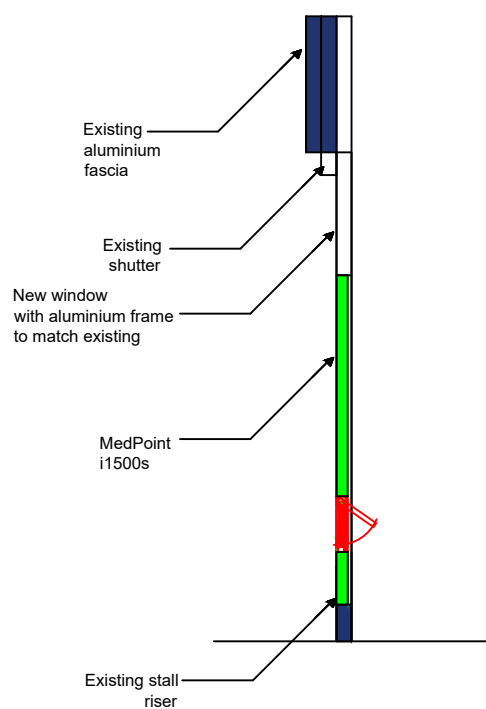

Proposed Shopfront elevation

Scale Ruler in metres

Proposed Shopfront - side elevation

Vinyl wrap to front of Medpoint i1500s dispensing machine

Example of vinyl to front of Medpoint

Amiry & Gilbride, Cardonald

December 2023

Scale 1:50 @ A3

C.Burton

Drawing 2

Note: Any design work provided is chargeable if used by another third party