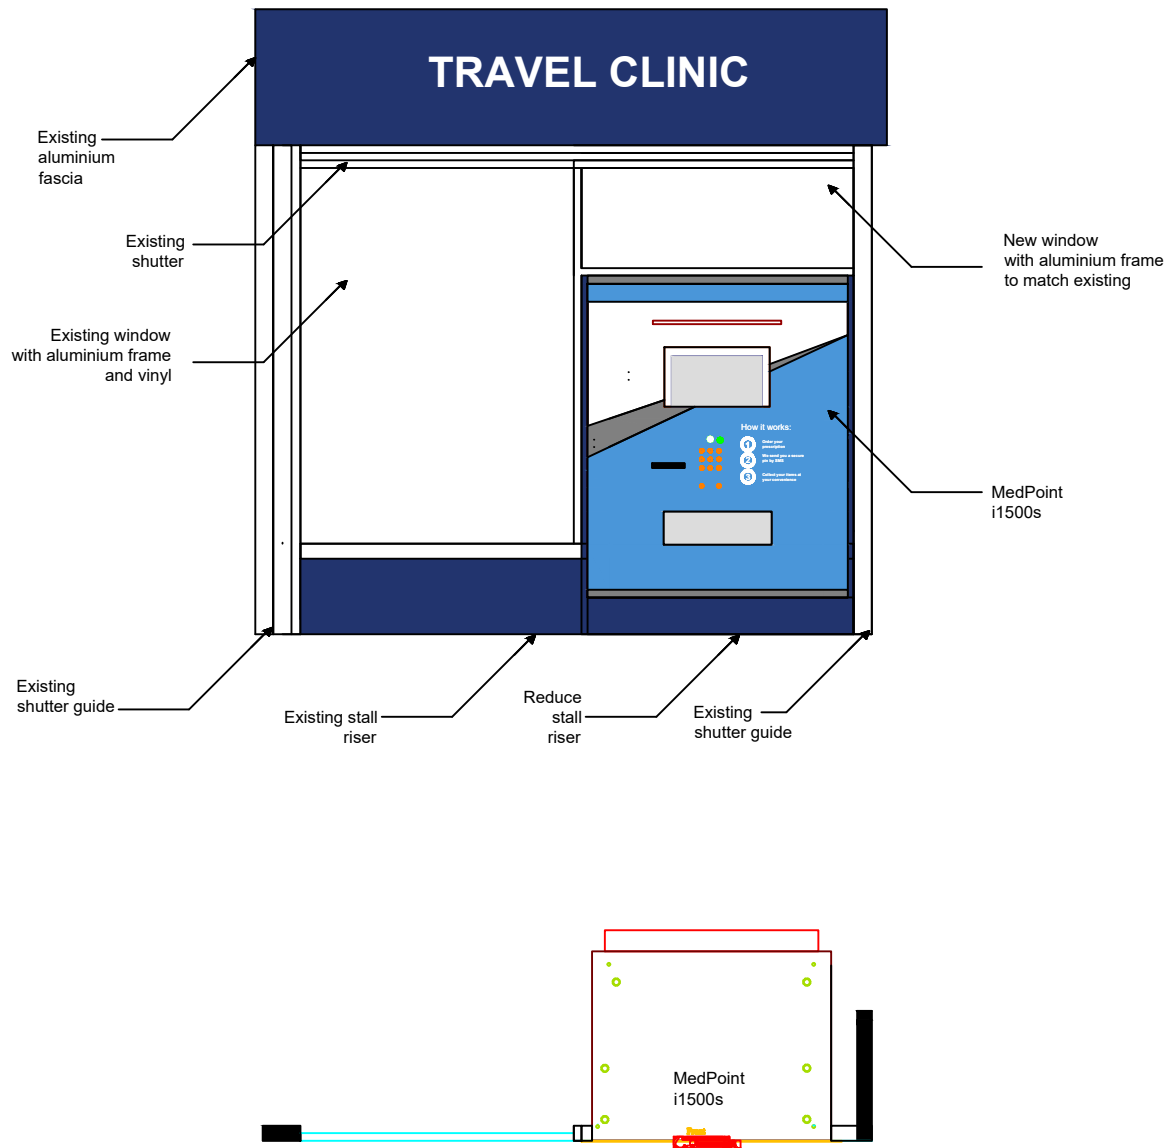

Proposed Shopfront elevation

Scale Ruler in metres

Proposed Shopfront - side elevation

Vinyl wrap to front of Medpoint i1500s dispensing machine

Example of vinyl to front of Medpoint

Amiry & Gilbride, Cardonald

December 2023

Scale 1:50 @ A3

C.Burton

Drawing 2

Note: Any design work provided is chargeable if used by another third party