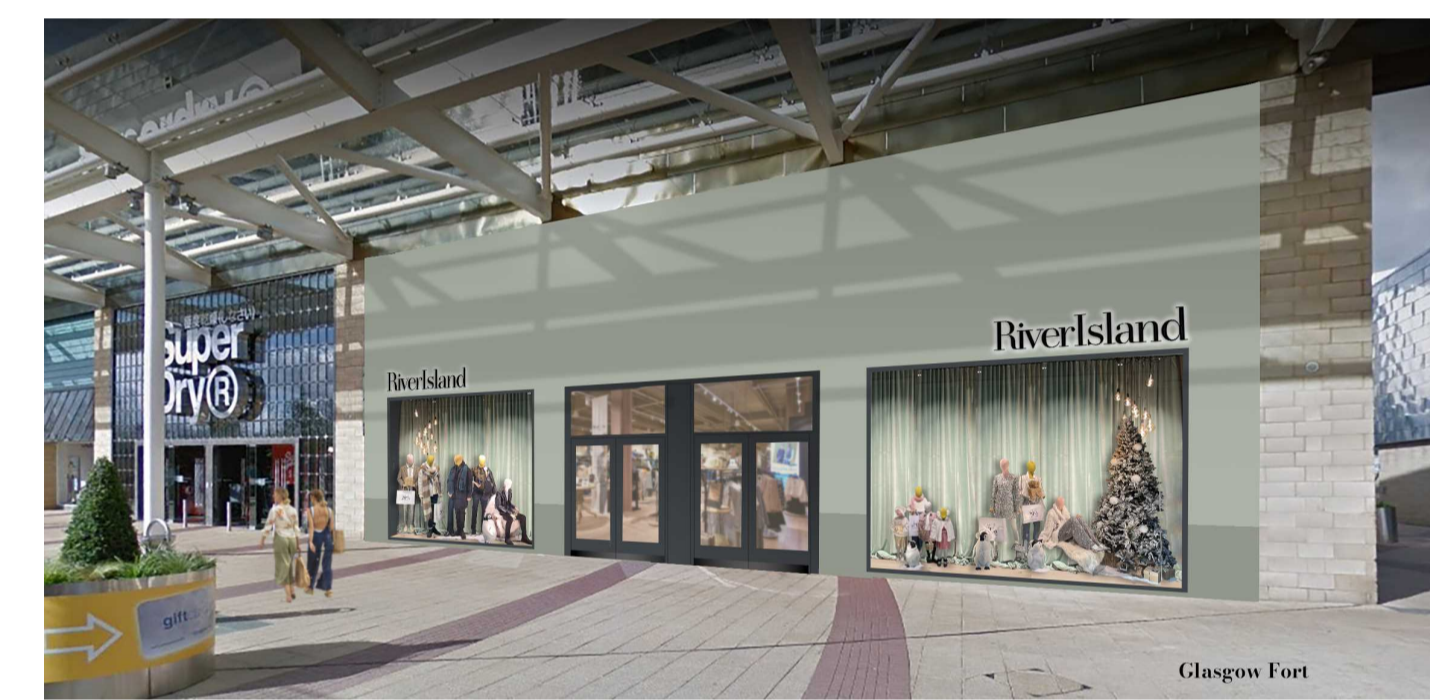

EXISTING SHOPFRONT

PROPOSED SHOPFRONT

A	POCKET SPRINGS NOTED TO DOORS. DOOR HEIGHT TO 2500mm	20.12.23	PG
REVISIONS	DESCRIPTION	DATE	INITIAL
<h1>RiverIsland</h1>			
FINISHES	GLAZING FRAME AND DOORS	TILES	RENDER
	TIMBER PAINTED N998	ABK SALVIA 8.5mm	RENDIT RX561 1mm TO MATCH DULUX SILVER LICHEN 20GY 46/067
PROJECT			CHEK'D
UNIT 17 GLASGOW FORT SHOPPING PARK GLASGOW G34 9DL			DATE 31.10.23
			SCALE 1:50 @ A1
TITLE			DRAWN BY PG
SHOPFRONT			DRAWING NO. 1695.23.01 A