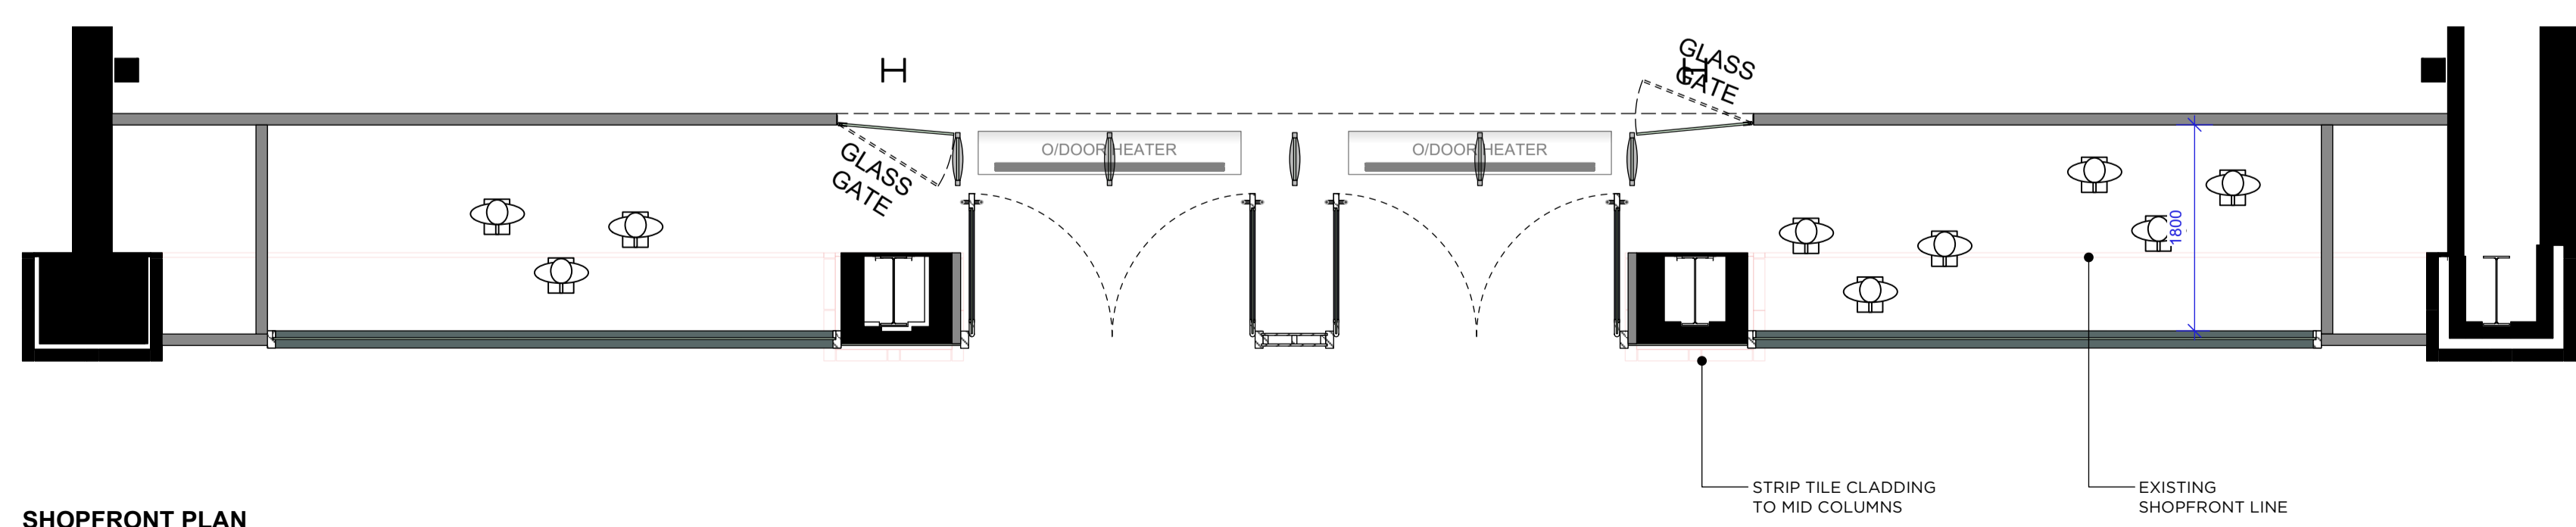

EXISTING SHOPFRONT

PROPOSED SHOPFRONT

A	POCKET SPRINGS NOTED TO DOORS. DOOR HEIGHT TO 2500mm	20.12.23	PG
REVISIONS	DESCRIPTION	DATE	INITIAL
<h1>RiverIsland</h1>			
FINISHES	GLAZING FRAME AND DOORS	TILES	RENDER
	TIMBER PAINTED N998	ABK SALVIA 8.5mm	RENDIT RX561 1mm TO MATCH DULUX SILVER LICHEN 20GY 46/067
PROJECT			CHEK'D
UNIT 17 GLASGOW FORT SHOPPING PARK GLASGOW G34 9DL			DATE 31.10.23
			SCALE 1:50 @ A1
TITLE			DRAWN BY PG
SHOPFRONT			DRAWING NO. 1695.23.01 A