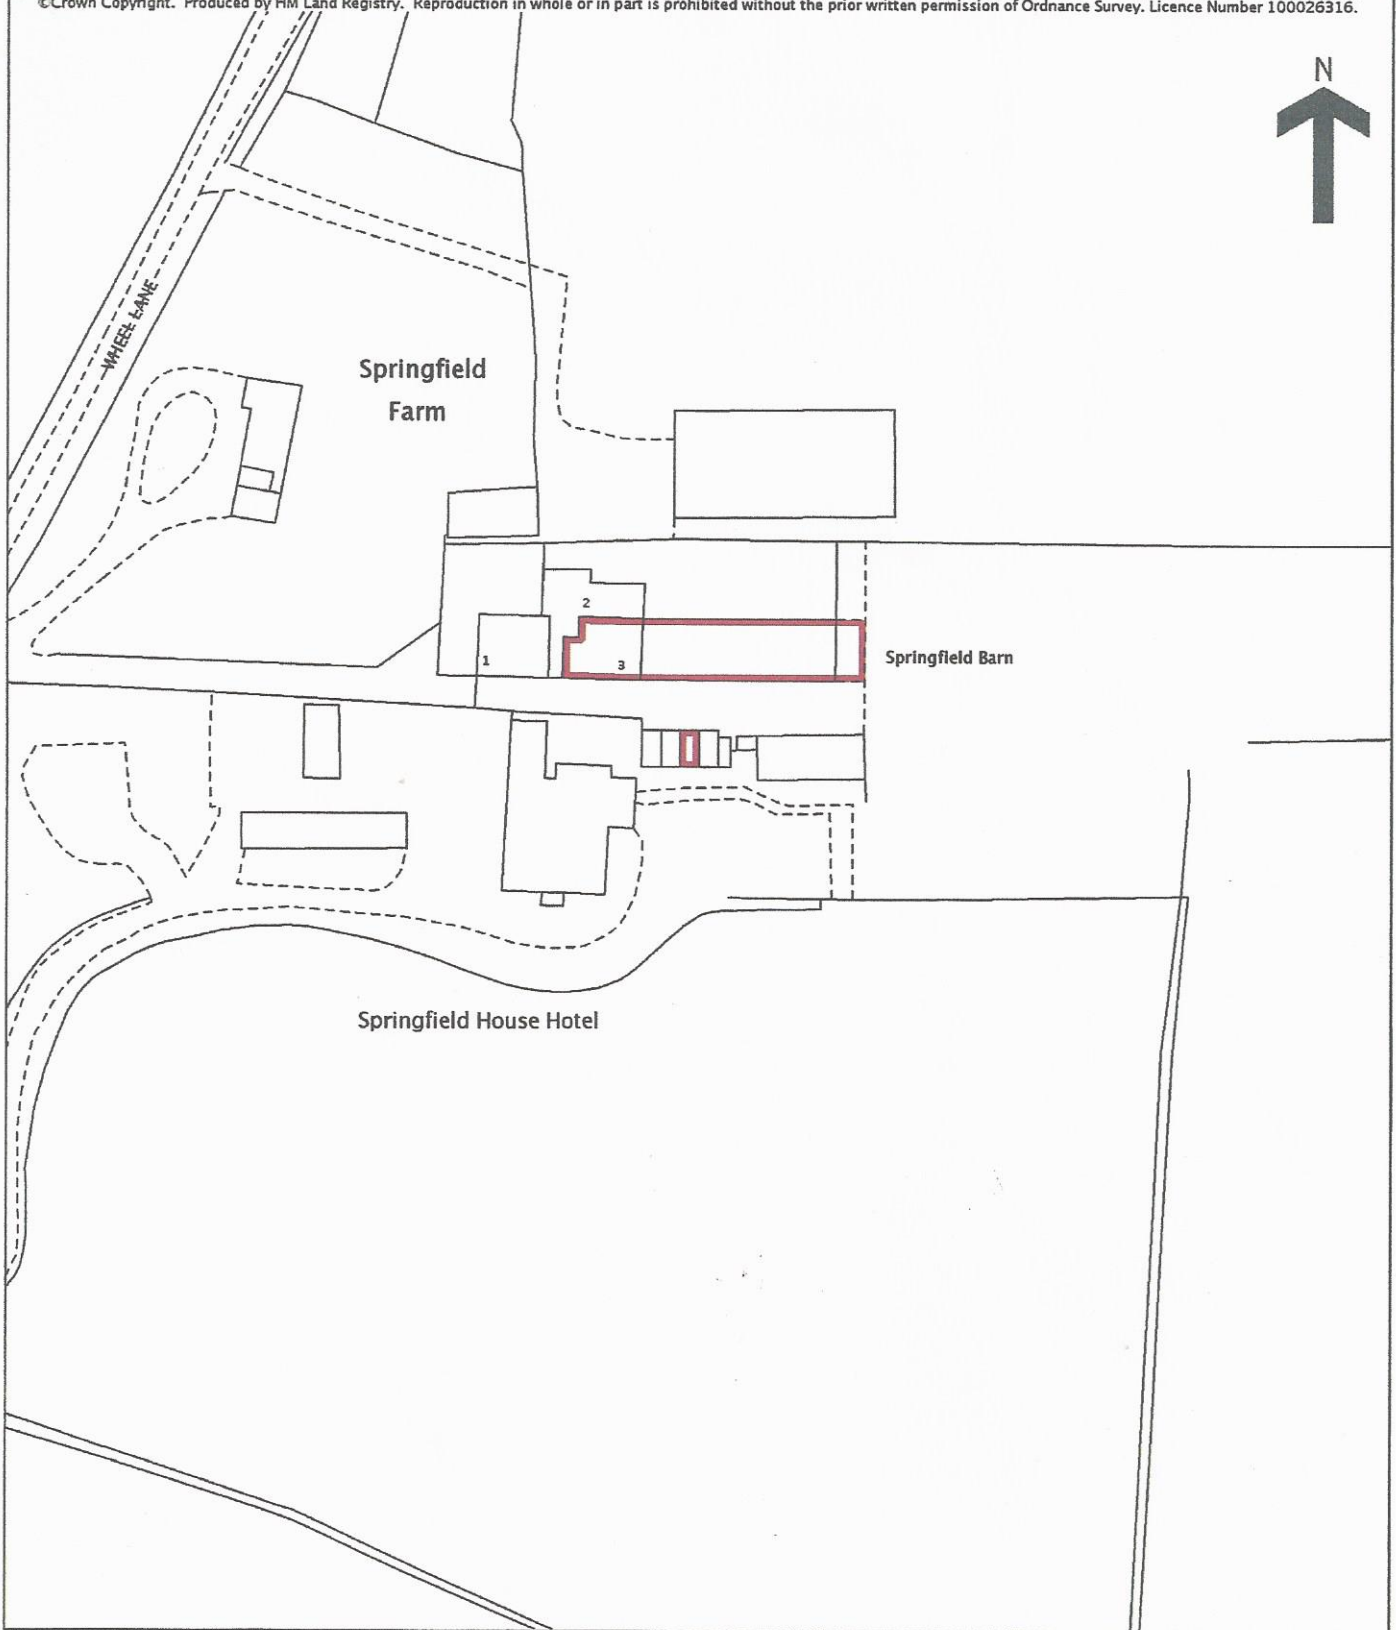

HM Land Registry
Official copy of
title plan

Title number **LAN28141**
Ordnance Survey map reference **SD3948NE**
Scale **1:1250 enlarged from 1:2500**
Administrative area **Lancashire : Wyre**

©Crown Copyright. Produced by HM Land Registry. Reproduction in whole or in part is prohibited without the prior written permission of Ordnance Survey. Licence Number 100026316.