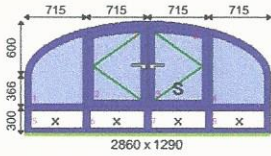

# Quotation

Quote Number : Q520-426128

System: Rehau 70C Chamf

Customer Ref : 520WHITE\_DAVE AND JOANNE

Date : 25/05/2022

**External View**

*SOUTH ELEVATION  
1ST FLOOR BEDRM.*

**Frame Specification:**