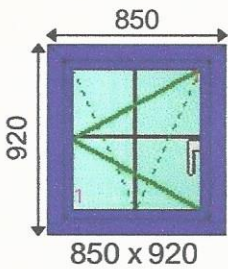

**Dimensions:**

Overall Size: 2860 x 1290  
 Actual Frame Size: 2860 x 1266

Frame No: 3 Qty: 1 CMF Lge French Window FOIL/WHT Spray Location: Frame 3 £2,691.04

**External View**

*EAST ELEVATION  
1ST FLOOR BED.*