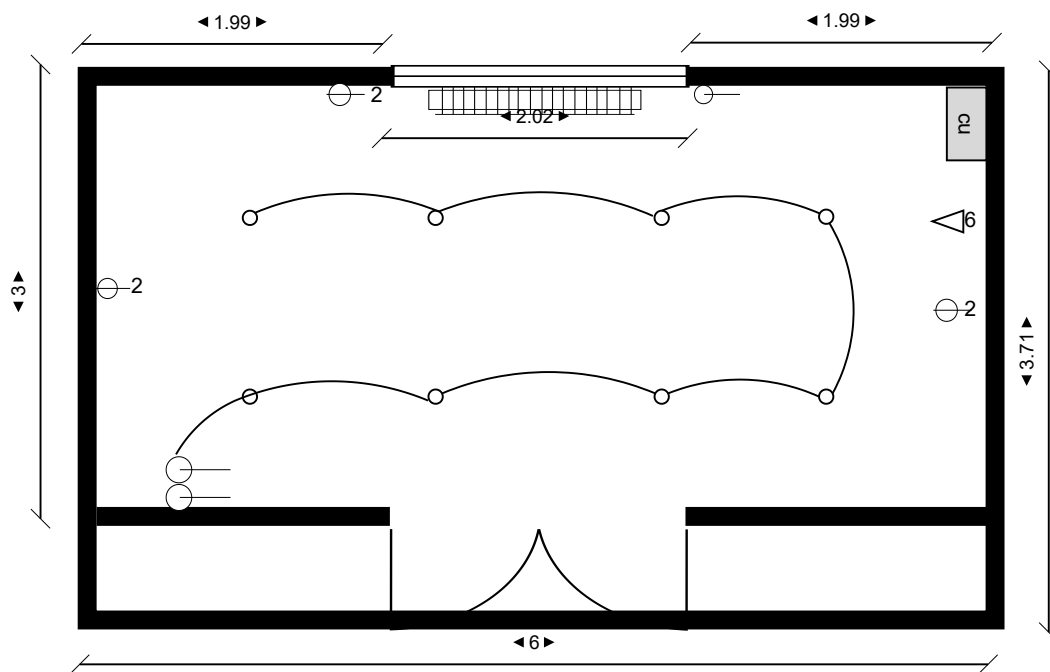

6m x 3m Garden Room
Electrical Specification

Index

	Single switched brushed steel wall socket
	double switched brushed steel socket
	External fire rated down lights with black bezels
	consumer unit
	Fire rated down lights
	2 gang light switch
	eco electric radiator
	Cat 6 data socket
	2000mm x 2000mm Black aluminium French doors

Scale 1:50

Site: Eastrington Primary School	Drawing: Birds eye view Specification	Project: 6m x 3m Garden room	Drawn: Luke Lowry	Notes:	Lowry Garden rooms Ltd Oak lodge, Thorpe Bassett Malton, YO178LU
Title: Electrical Specification	Scale: 1:50	Date:	Rev: A		