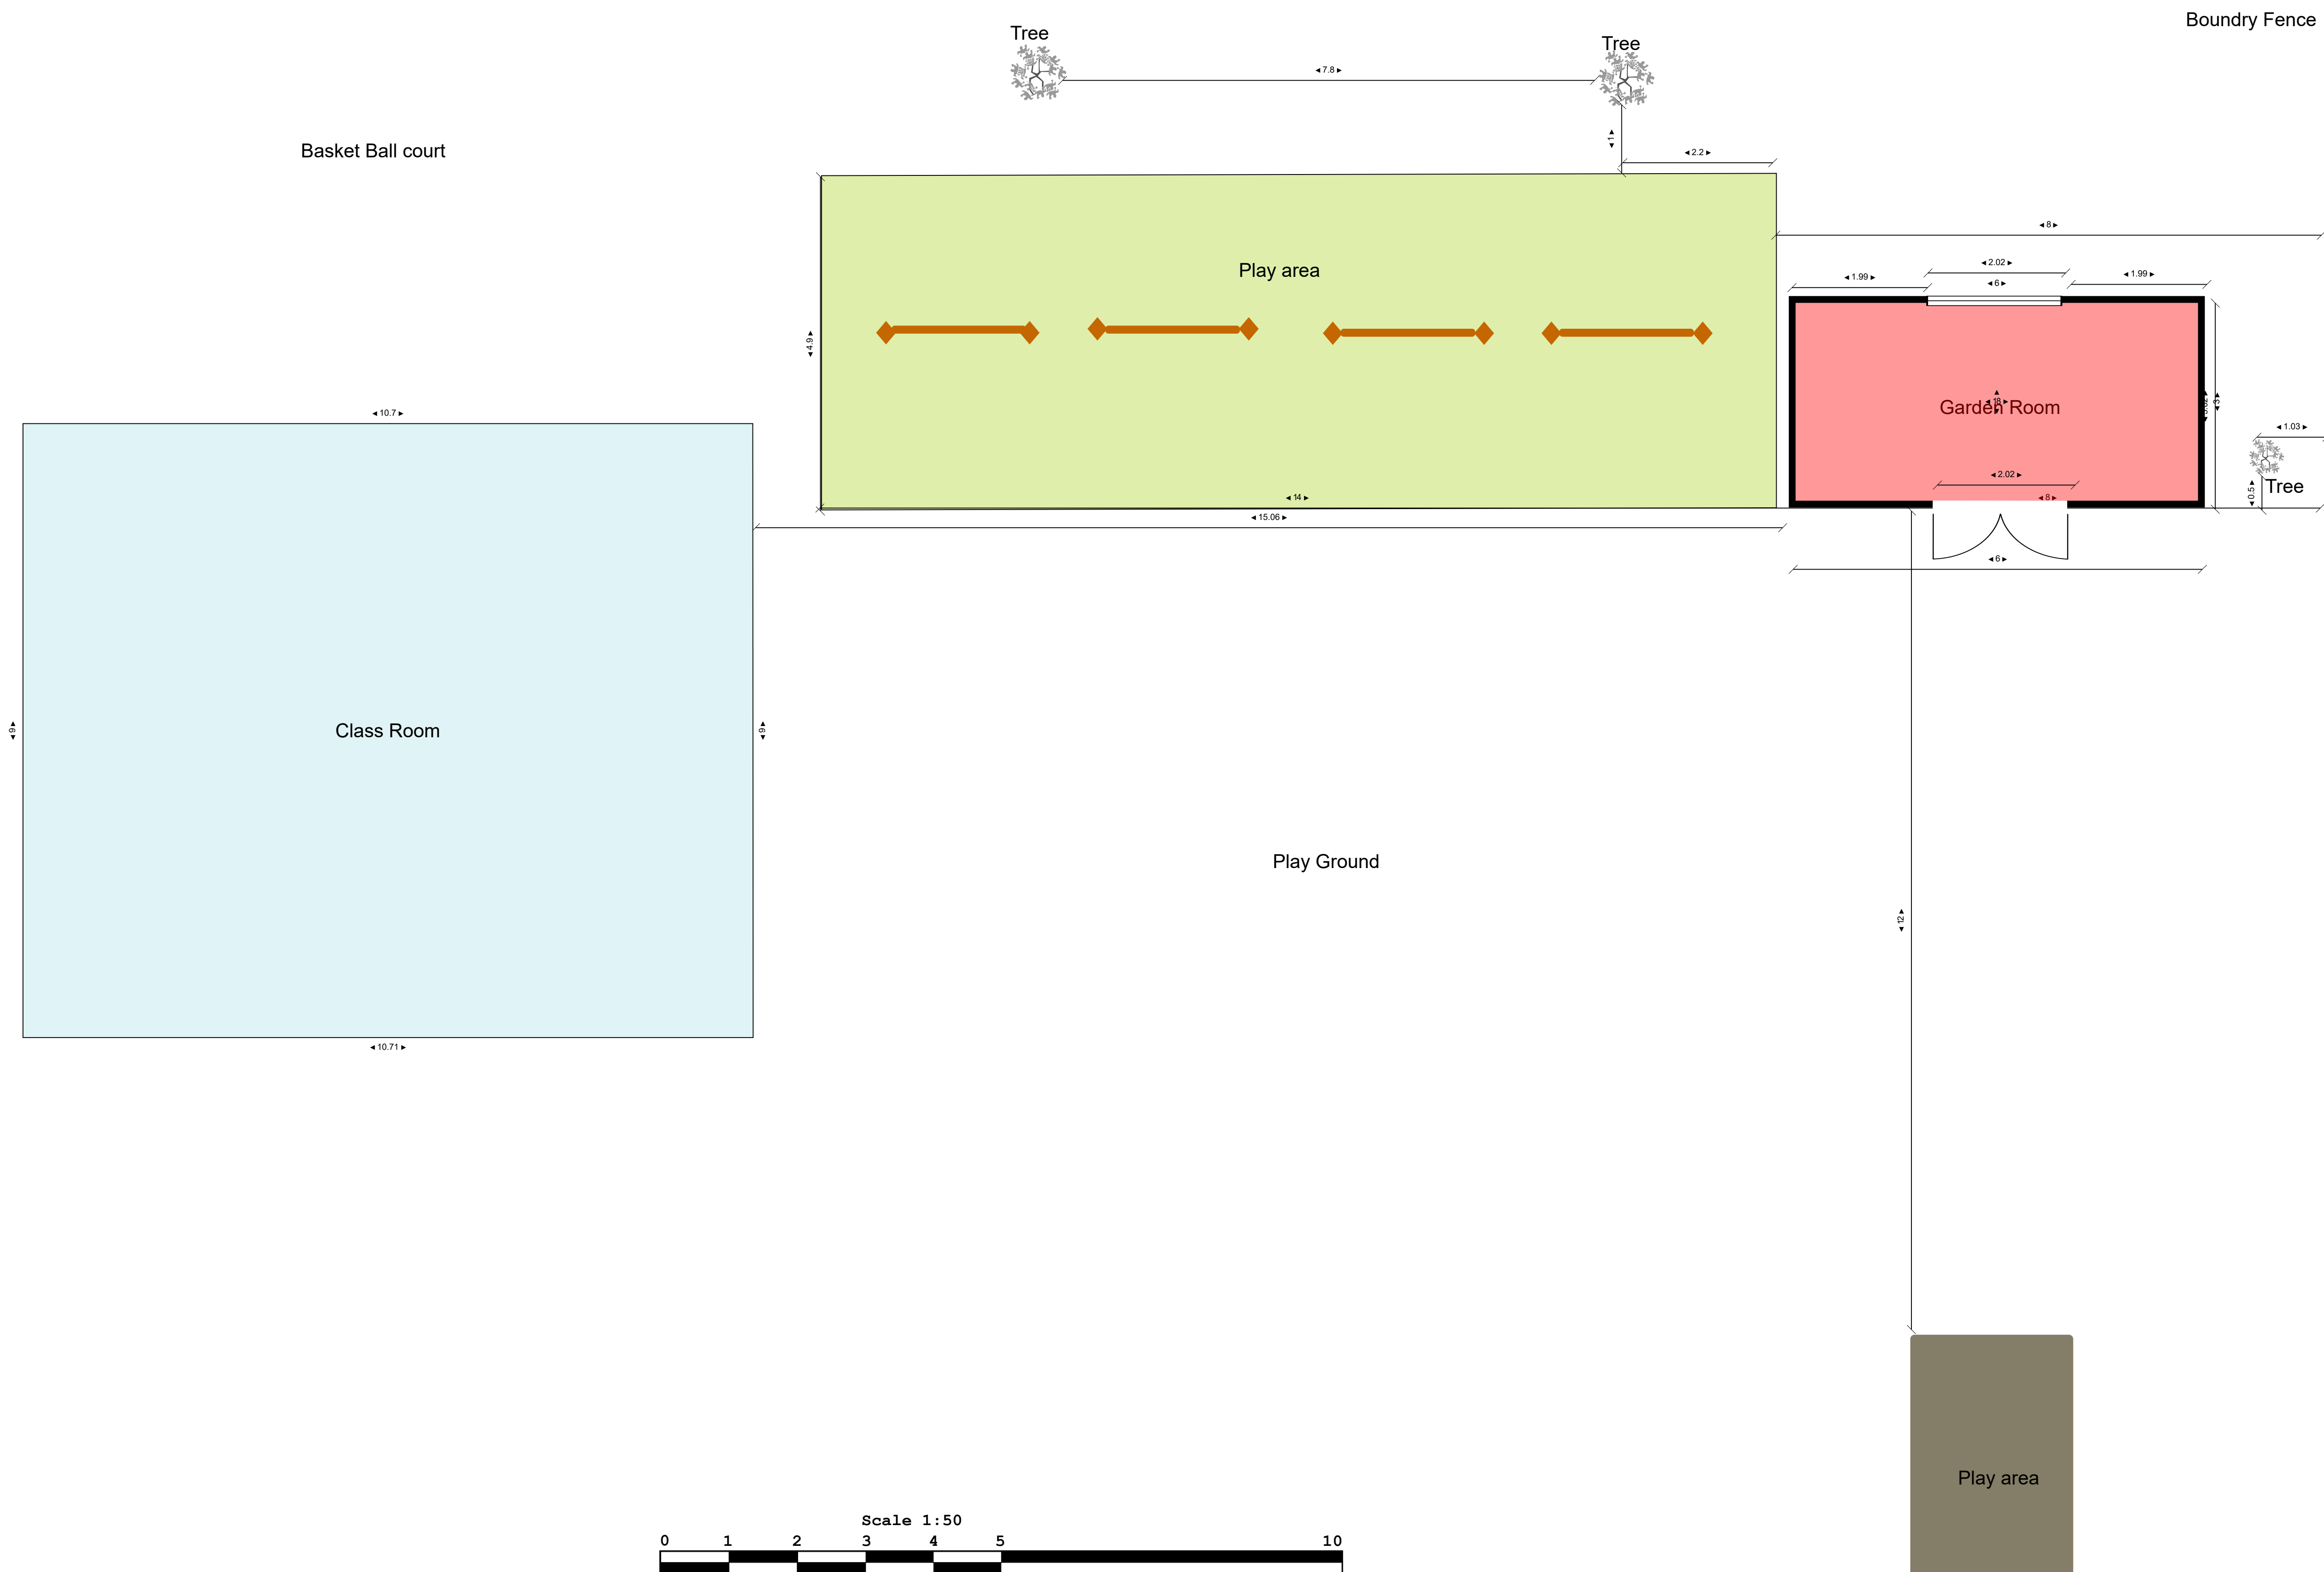

6m x 3m Garden Room Eastrington School
Birds eye view Specification

Site: Eastrington Primary School	Drawing: Birds eye view Specification	Project: 6m x 3m Garden room	Drawn: Luke Lowry	Notes:	Lowry Garden rooms Ltd
	Scale: 1:50	Date: 30.01.24	Rev: A		Oak lodge, Thorpe Bassett Malton, YO178LU