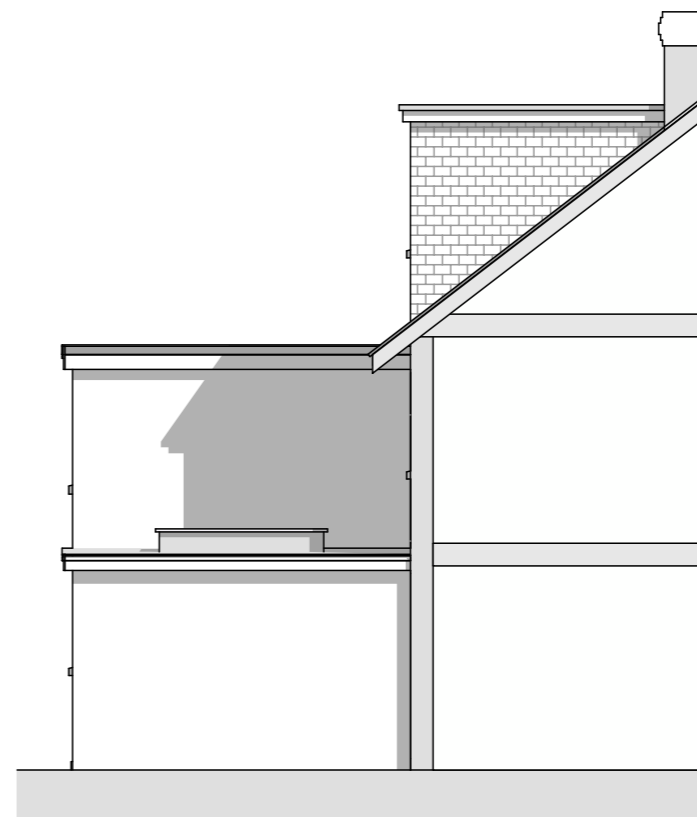

Proposed Front Elevation

Proposed North Elevation

Proposed Rear Elevation

Proposed South Elevation

Revision A - 04/01/24
Single storey flat roof store room introduced to side elevation - hatched pink

0 1m 5m

elliottarchitecture e: toby@tobiaselliott.com m: 07712 191605 RIBA	Drawing Name	Drawing Scale
	Proposed Elevations	1:100 @A3
	Project Title	Drawing Number
	25 Devon Road Poole, Dorset	1146-P-201
	Status	Revision
		A