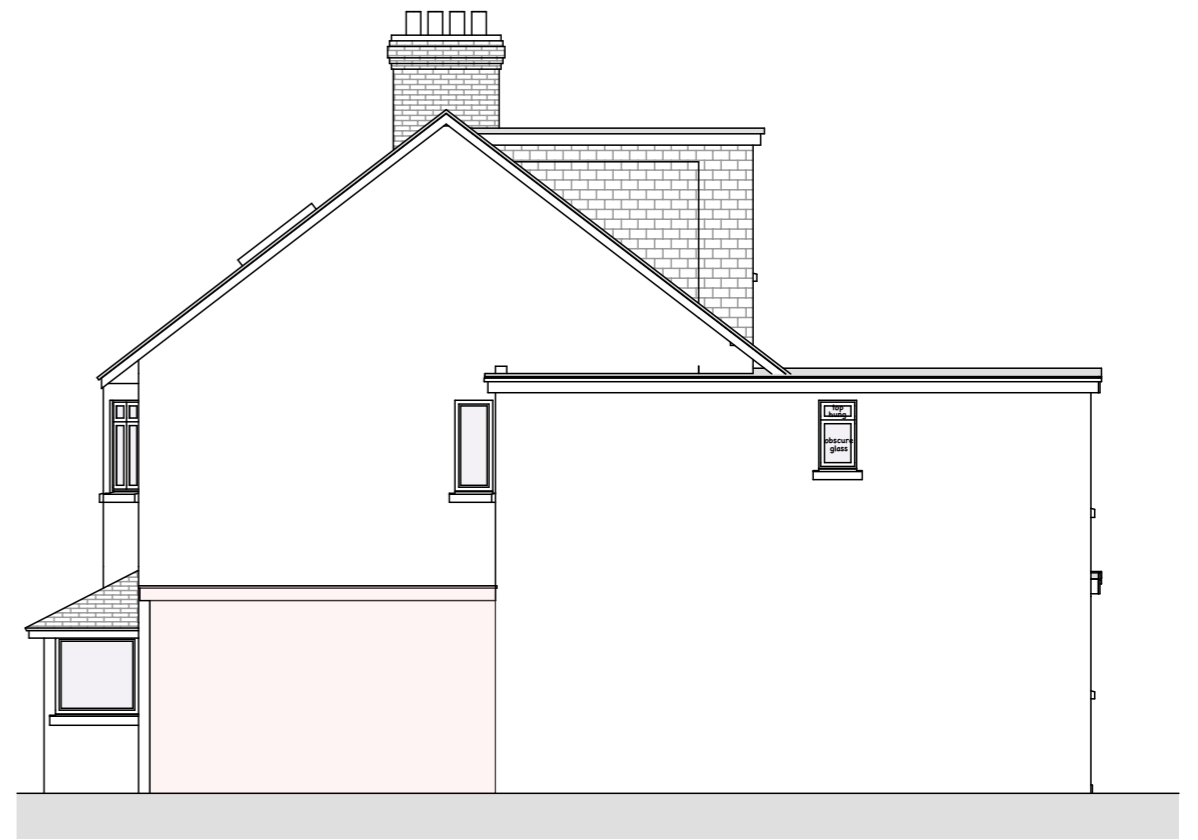

Proposed Front Elevation

Proposed North Elevation

Proposed Rear Elevation

Proposed South Elevation

Revision A - 04/01/24
Single storey flat roof store room introduced to side elevation - hatched pink

0 1m 5m

elliottarchitecture e: toby@tobiaselliott.com m: 07712 191605 RIBA	Drawing Name	Drawing Scale
	Proposed Elevations	1:100 @A3
	Project Title	Drawing Number
	25 Devon Road Poole, Dorset	1146-P-201
	Status	Revision
		A