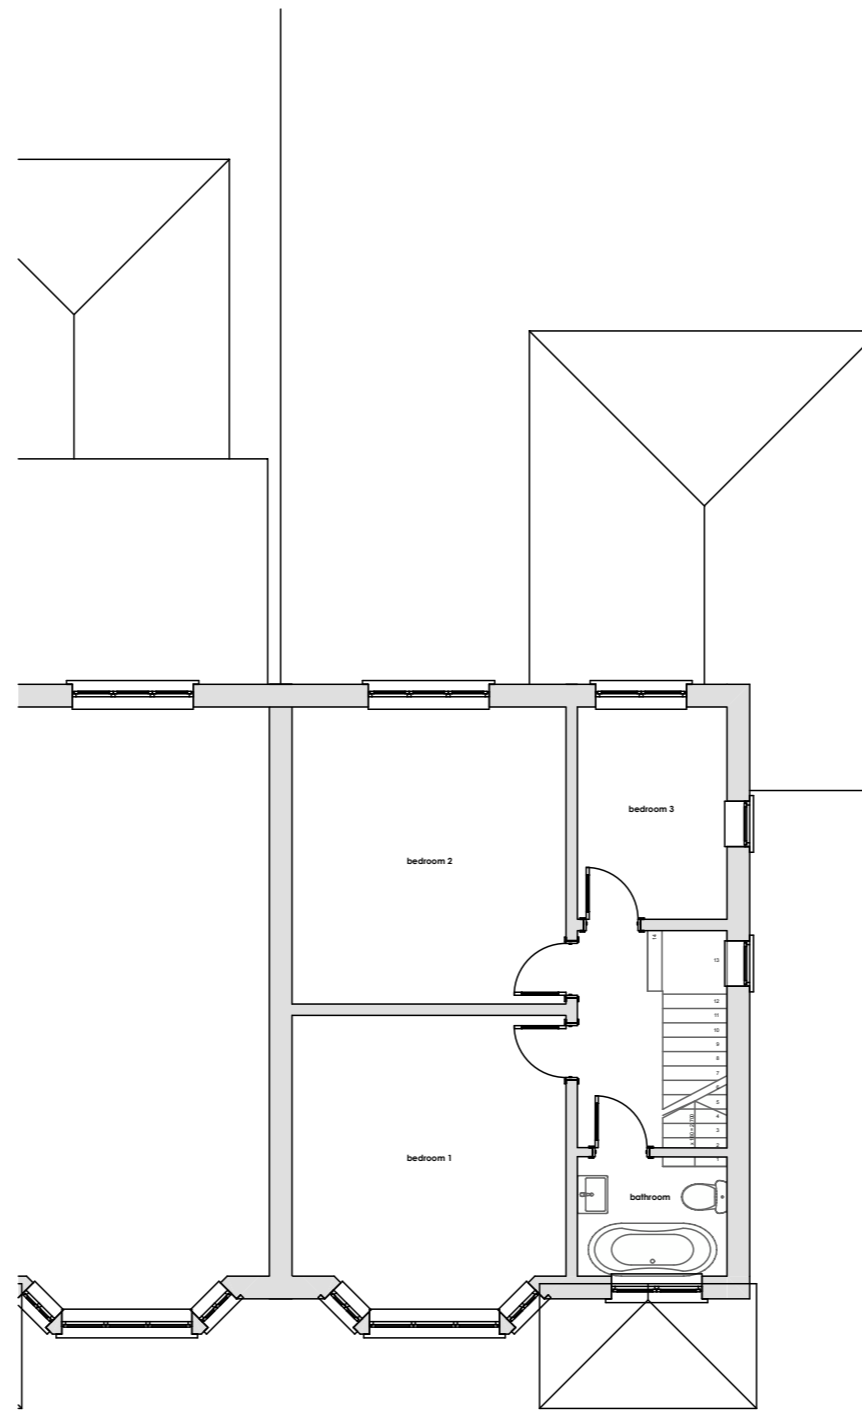

Existing Front Elevation

Existing North Elevation

Existing Rear Elevation

Existing South Elevation

elliottarchitecture e: toby@tobiaselliott.com m: 07712 191605 RIBA	Drawing Name	Drawing Scale
	Existing Elevations	1:100 @A3
	Project Title	Drawing Number Status Revision
	69 Tatnam Road Poole, Dorset	1146-E-101

Existing Ground Floor Plan

Existing First Floor Plan

Existing Roof Plan

**Existing Second Floor Plan not shown
as unchanged and unaffected**

elliottarchitecture e: toby@tobiaselliott.com m: 07712 191605 RIBA	Drawing Name	Drawing Scale
	Existing Floor Plans	1:100 @A3
	Project Title	Drawing Number Status Revision
	69 Tatnam Road Poole, Dorset	1146-E-102