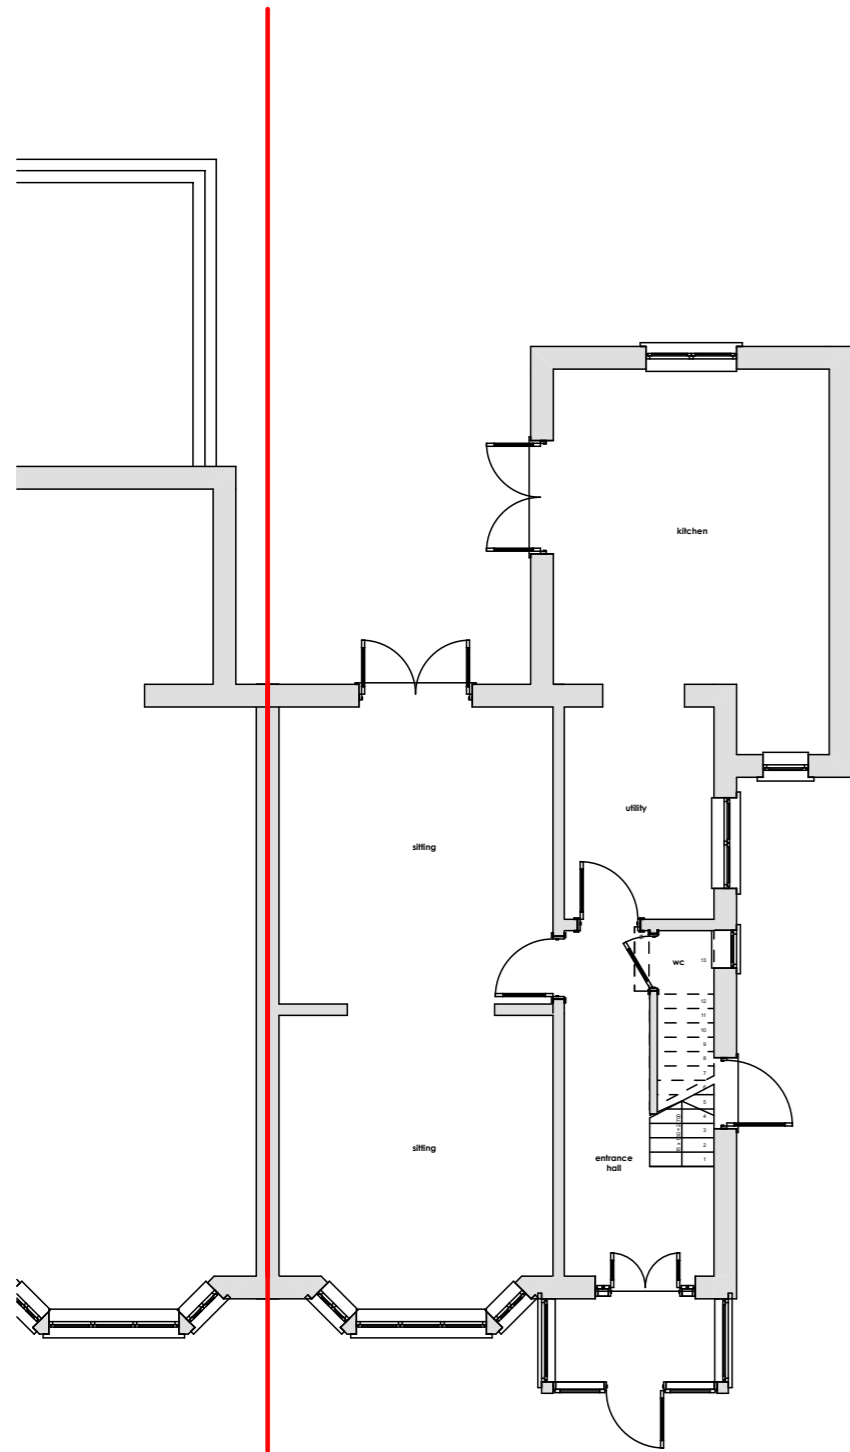

Existing Front Elevation

Existing North Elevation

Existing Rear Elevation

Existing South Elevation

elliottarchitecture e: toby@tobiaselliott.com m: 07712 191605 RIBA	Drawing Name	Drawing Scale
	Existing Elevations	1:100 @A3
	Project Title	Drawing Number Status Revision
	69 Tatnam Road Poole, Dorset	1146-E-101

Existing Ground Floor Plan

Existing First Floor Plan

Existing Roof Plan

**Existing Second Floor Plan not shown
as unchanged and unaffected**

elliottarchitecture e: toby@tobiaselliott.com m: 07712 191605 RIBA	Drawing Name	Drawing Scale
	Existing Floor Plans	1:100 @A3
	Project Title	Drawing Number Status Revision
	69 Tatnam Road Poole, Dorset	1146-E-102