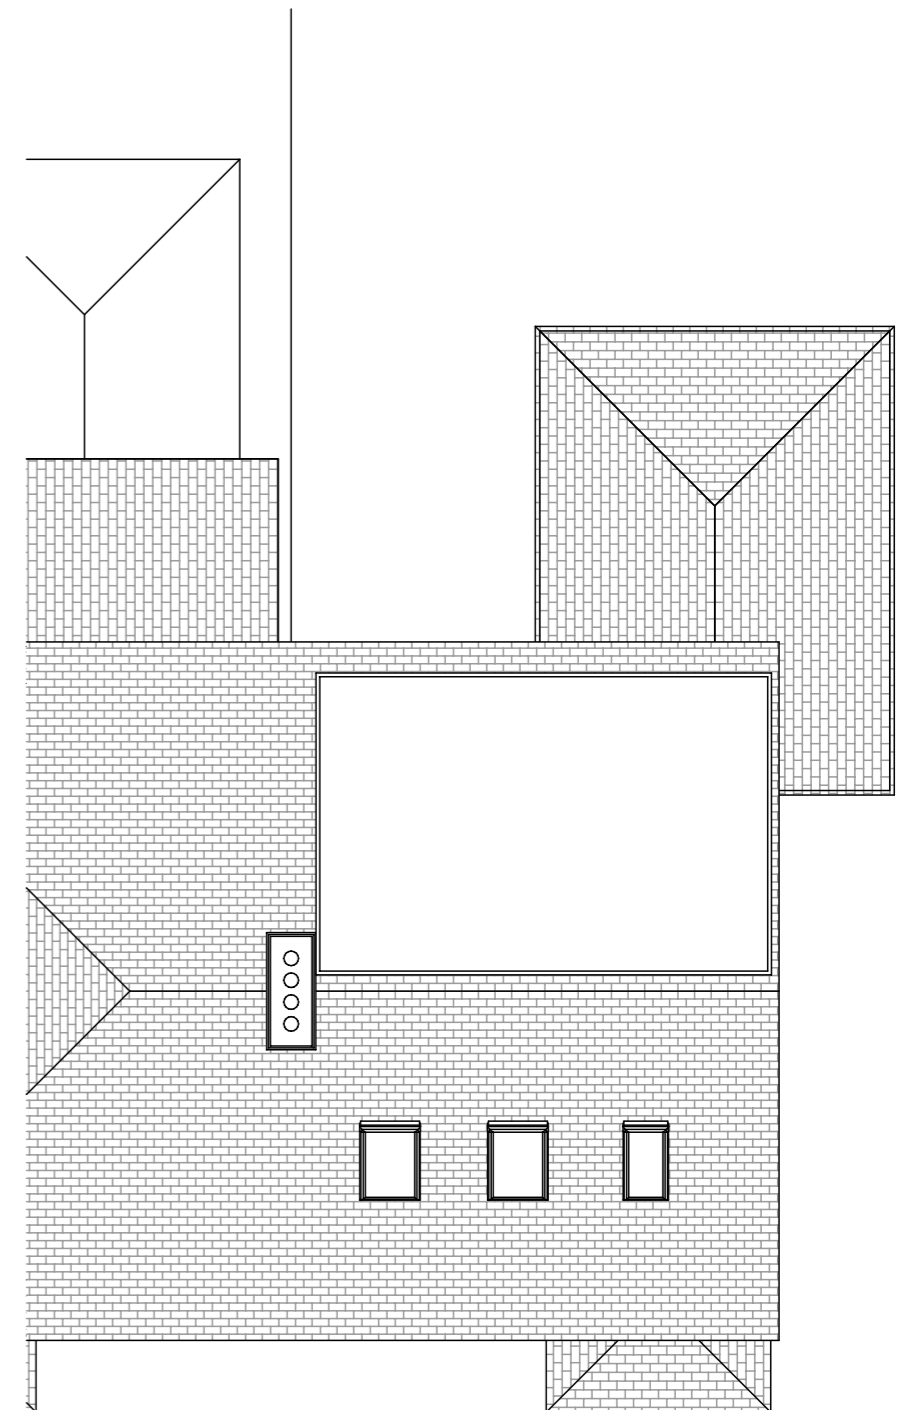

Existing Front Elevation

Existing North Elevation

Existing Rear Elevation

Existing South Elevation

elliottarchitecture e: toby@tobiaselliott.com m: 07712 191605 RIBA	Drawing Name	Drawing Scale
	Existing Elevations	1:100 @A3
	Project Title	Drawing Number Status Revision
	69 Tatnam Road Poole, Dorset	1146-E-101

Existing Ground Floor Plan

Existing First Floor Plan

Existing Roof Plan

**Existing Second Floor Plan not shown
as unchanged and unaffected**

elliottarchitecture e: toby@tobiaselliott.com m: 07712 191605 RIBA	Drawing Name	Drawing Scale
	Existing Floor Plans	1:100 @A3
	Project Title	Drawing Number Status Revision
	69 Tatnam Road Poole, Dorset	1146-E-102