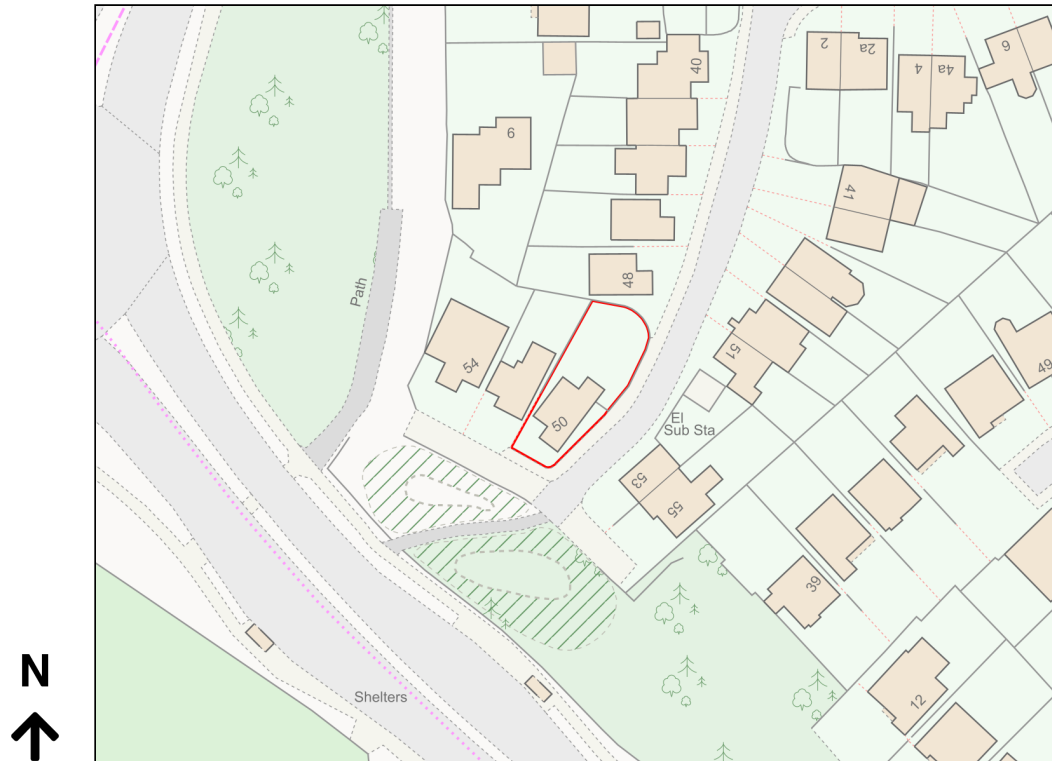

Location Plan

Site Address: 50, Rainsbrook Drive, Monkspath, Solihull, B90 4TH

Date Produced: 31-Jan-2024

Scale: 1:1250 @A4

Planning Portal Reference: PP-12735450v1