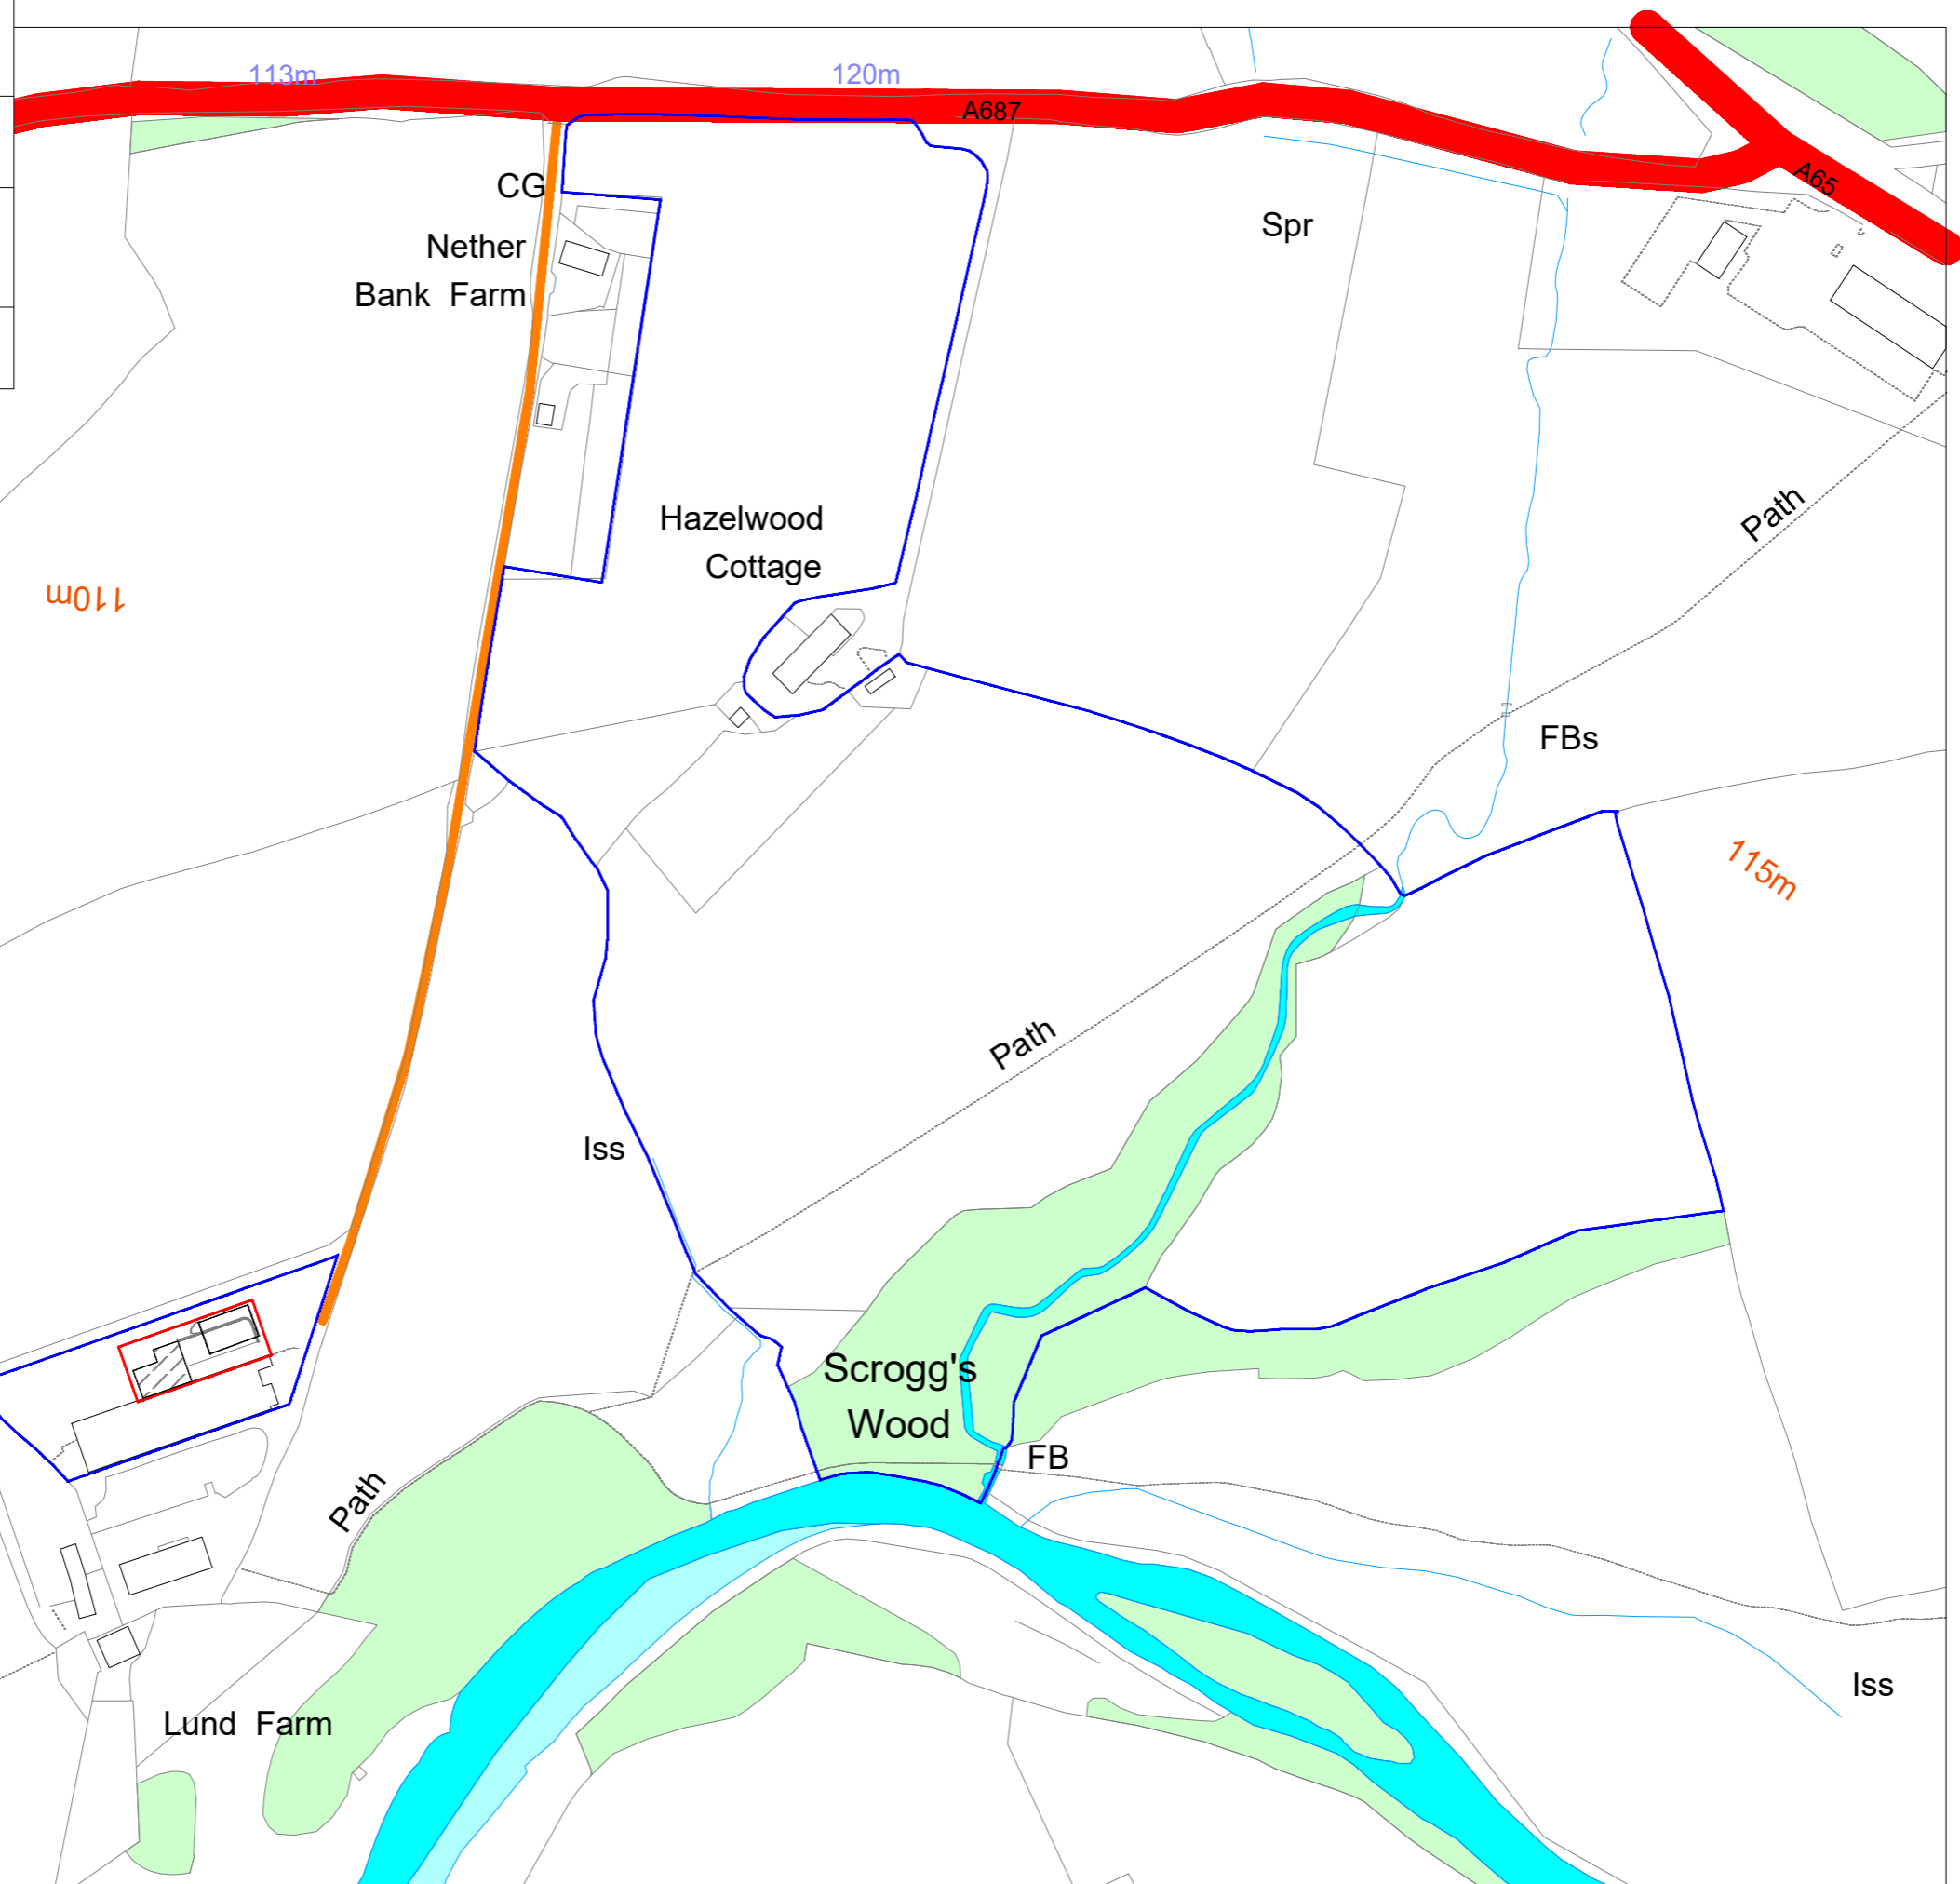

Hazel Nook, Westhouse, Ingleton, LA6 3PF

Location and Farm Holding Plan

SCALE : 1 : 2500 @ A3 DATE : 24/01/2024

MAP FILENAME : Hazel Nook.mpd

Map data shown may contain Ordnance Survey © products supplied by Pear Technology Services Ltd; Email: info@peartechology.co.uk © Crown Copyright and database rights from date shown above Ordnance Survey © licence number 100023148

to Ingleton

Key

-  Access
-  Ownership Boundary
-  Development Boundary