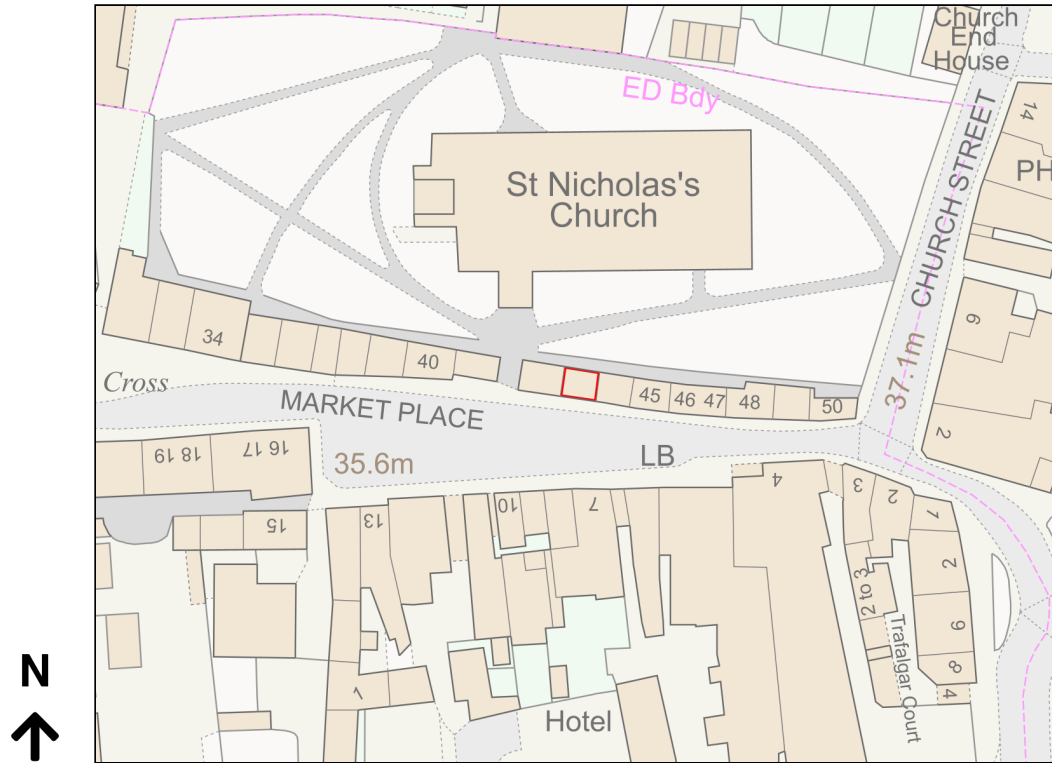

Location Plan

Site Address: Keys, 43, Market Place, North Walsham, NR28 9BT

Date Produced: 25-Jan-2024

Scale: 1:1250 @A4

Planning Portal Reference: PP-12759683v1