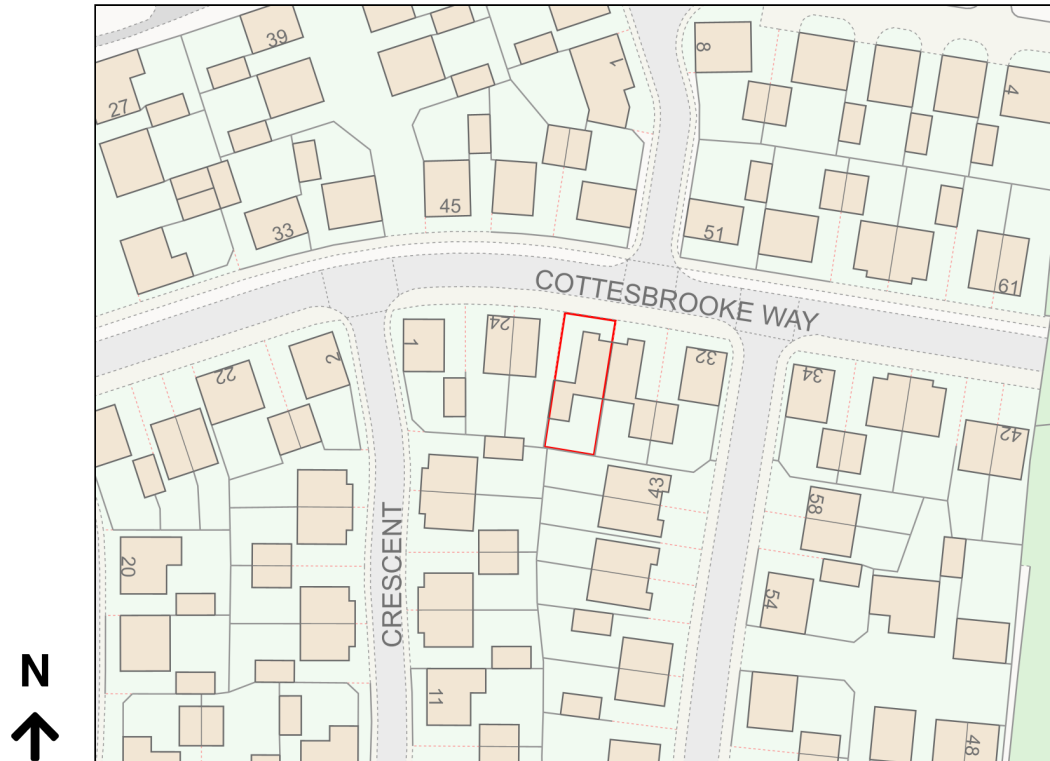

Location Plan

Site Address: 28, Cottesbrooke Way, Raunds, NN9 6UP

Date Produced: 29-Jan-2024

Scale: 1:1250 @A4

Planning Portal Reference: PP-12732538v1