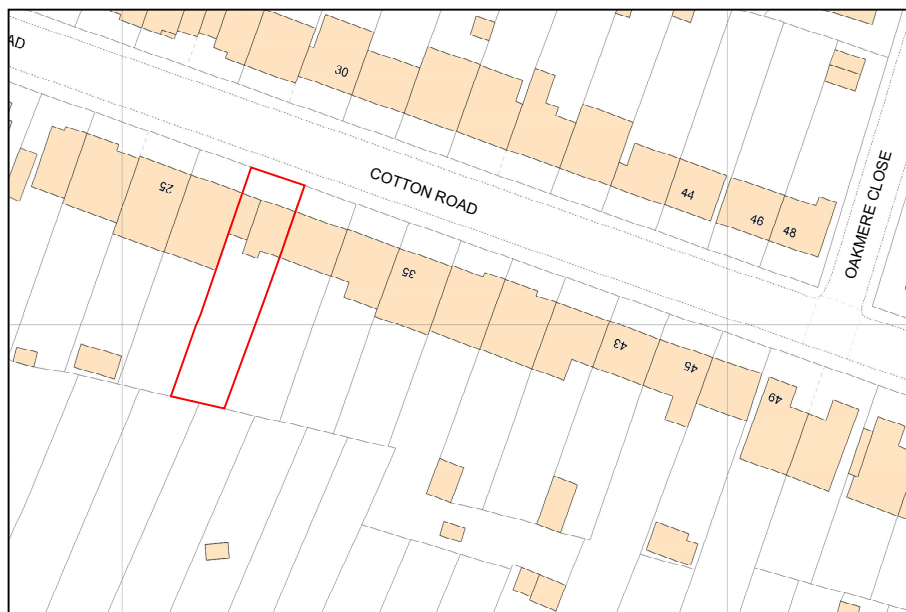

SITE PLAN, ISSUE 1.0
29 COTTON ROAD, POTTERS BAR,
EN6 5JT, AREA 100X100m, SCALE 1:1250 @A4
(DRAWING NUMBER: 29EN65JT_SP1.0)

Scale:

GPO DESIGNS  *Planning for your property*

Copyright 2023 GPO Designs Limited.
Telephone: 01245 835855

Ordnance Survey Map supplied by Centre Maps
under licence number 10001998.
This map is only to be used in accordance with the
terms and conditions given at:
<http://www.centremapslive.co.uk>.
Do not copy or print without permission.