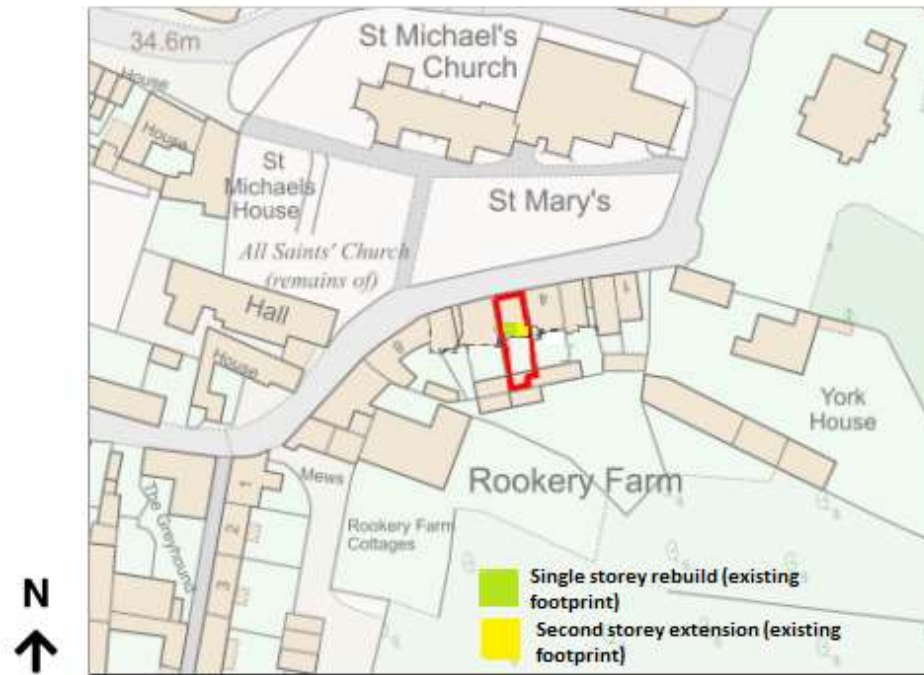

Location Plan

Site Address: 5, Church Street, Reepham, Norwich, NR10 4JW

Date Produced: 25-Aug-2023

Scale: 1:1250 @A4

Planning Portal Reference: PP-12415556v1