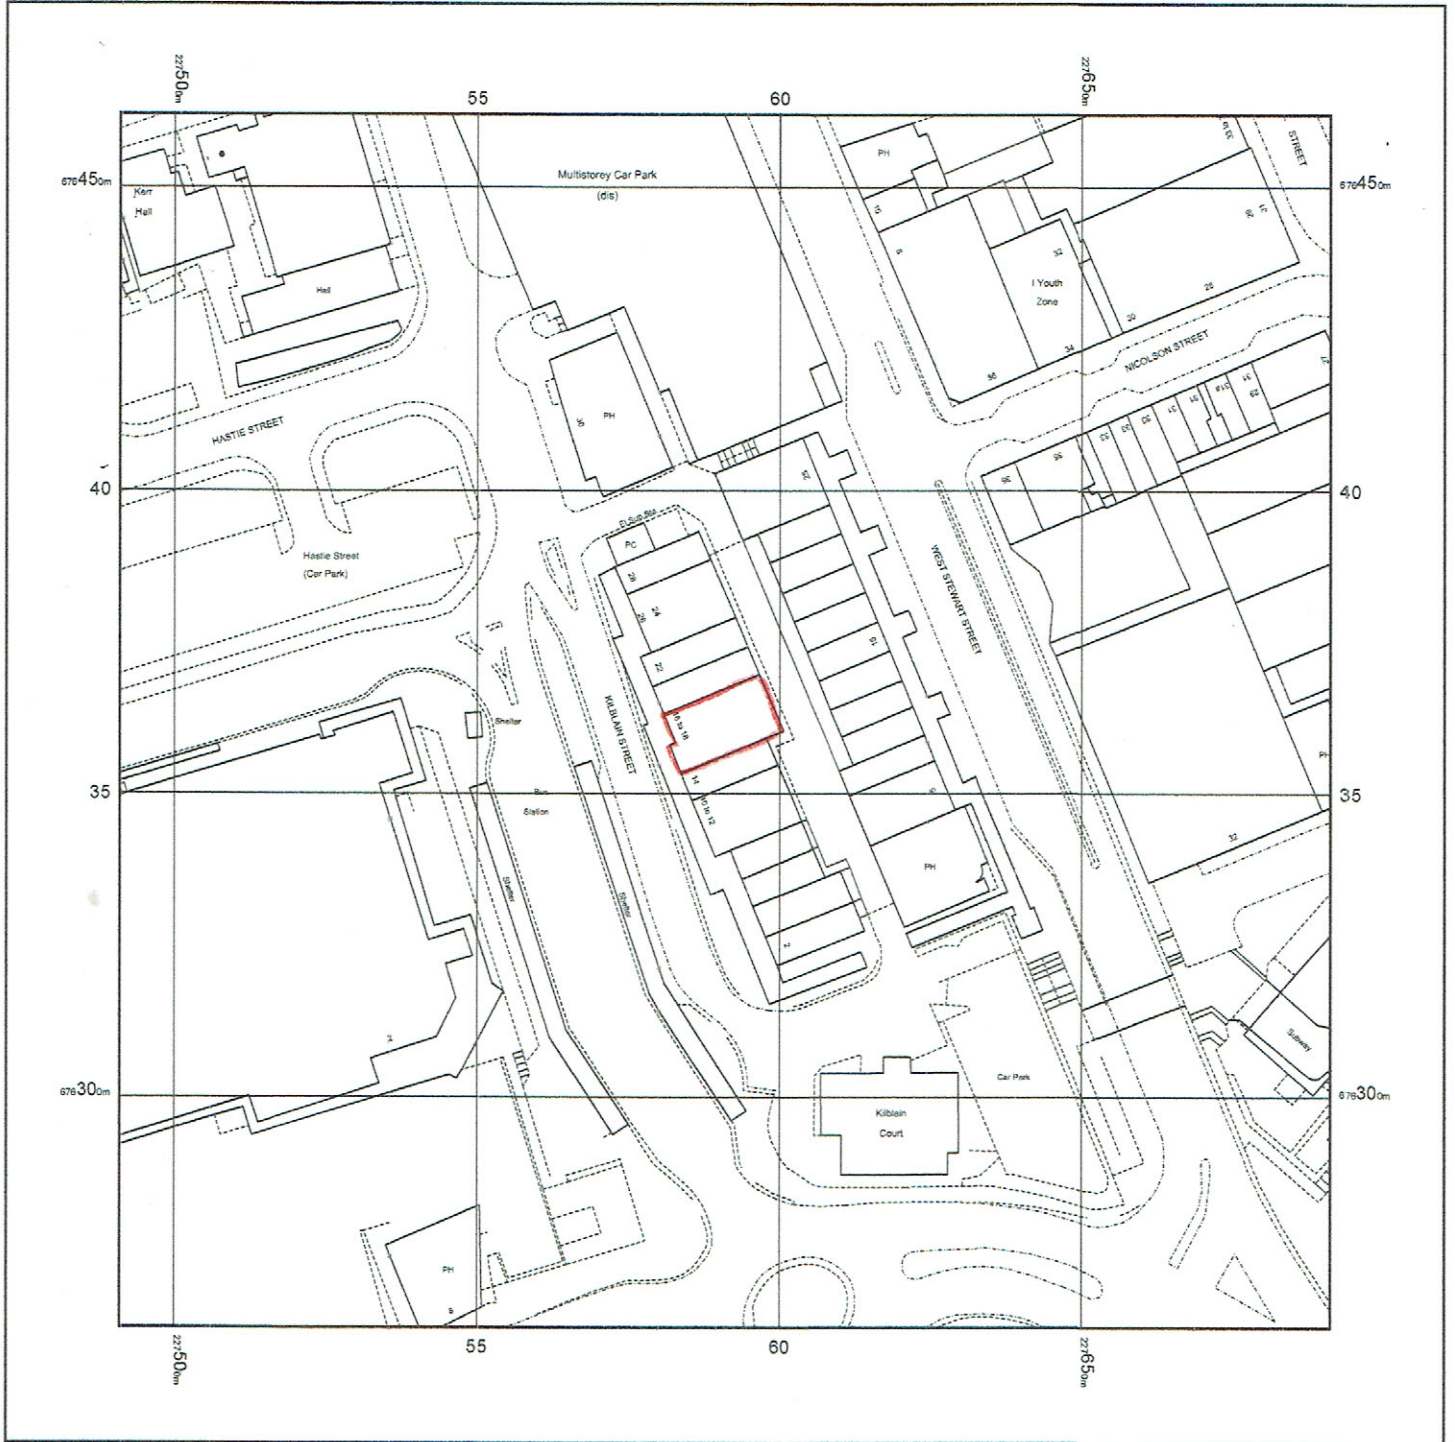

31164: 16-18 KILBLAIN STREET, GREENOCK, PA15 1SR

Supplied by: www.ukmapcentre.com

Serial No: 278348

Centre Coordinates: 227591,676362

Production Date: 17/01/2024 19:40:26

© Crown copyright and database rights 2024 Ordnance Survey 100048957. The representation of road, track or path is no evidence of a boundary or right of way. The representation of features as lines is no evidence of a property boundary.