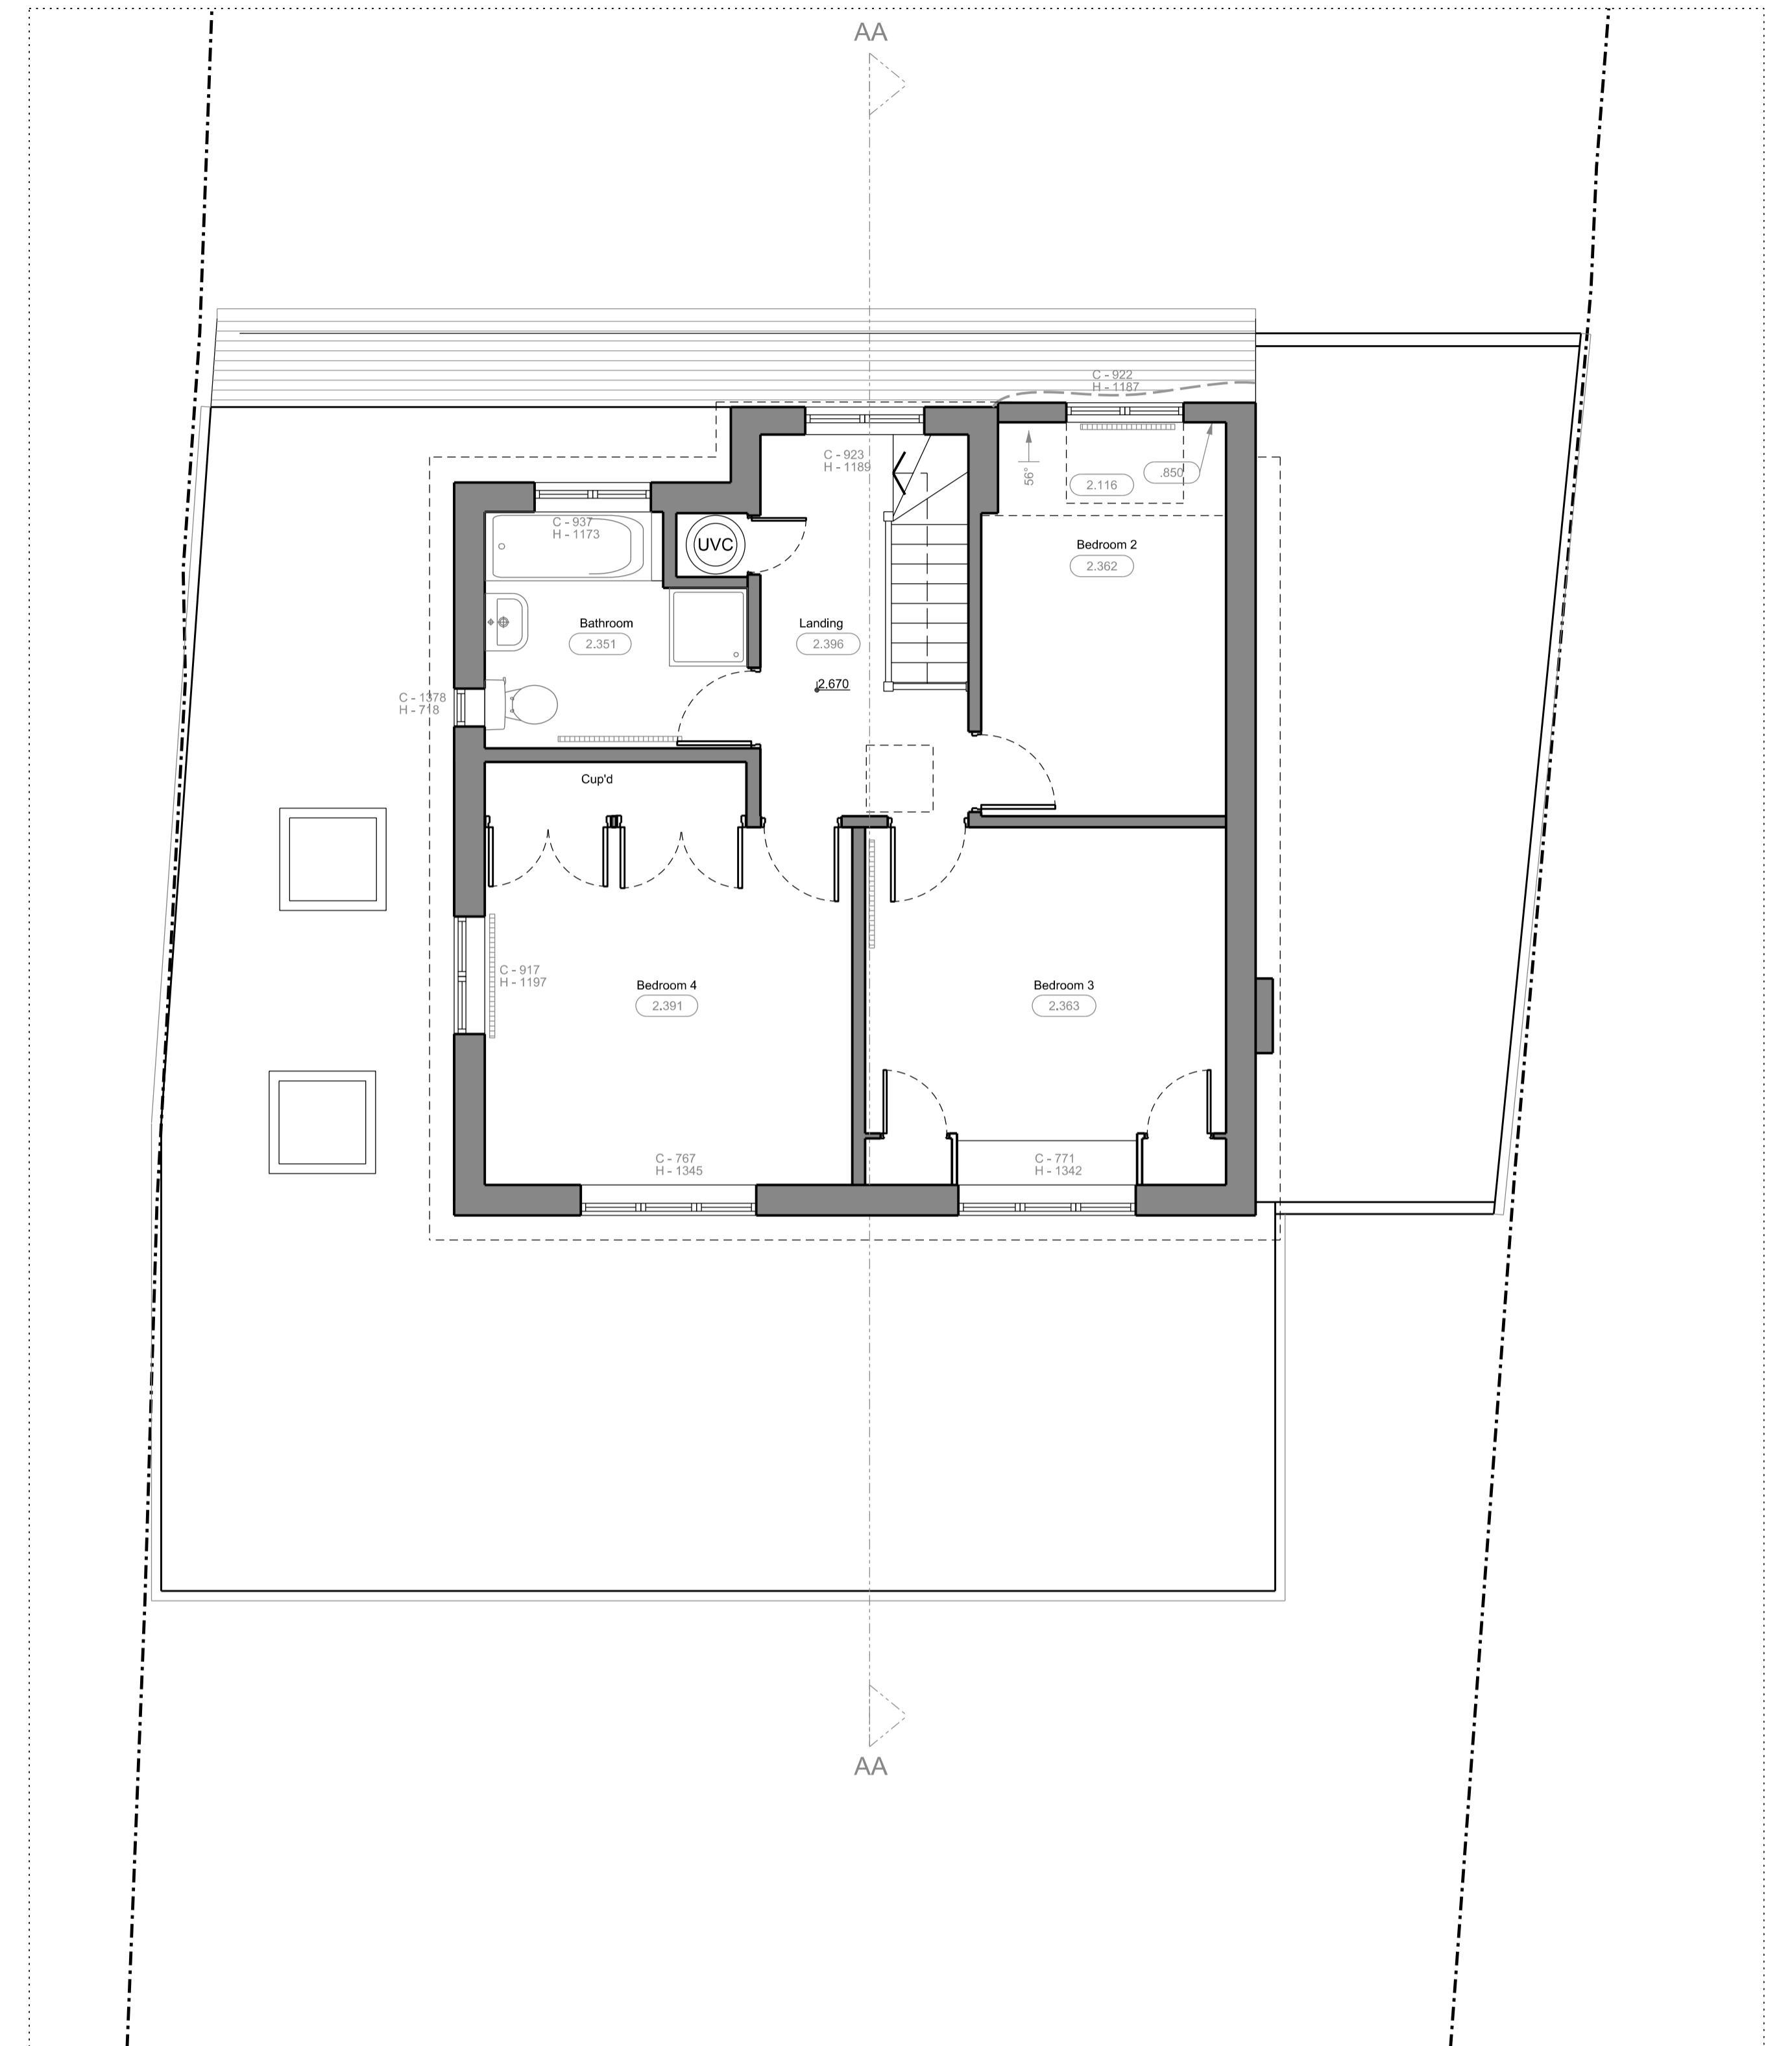

Existing Ground Floor Plan

Existing First Floor Plan

KJC
architects

2 Grove Cottage
Old Watercross Walk
Carshalton SM5 3BD
+44 (0) 20 3745 4405

Fairways
Cuddington Way, Sutton SM2 7JA

Existing Plans
INFORMATION 1:50@A1 or 1:100@A3

Project No	Type	Blg	Number	Zone/Lvl	Rev
2314	E	01	0010	ZXX	01

Scalebar

North

Notes:

- Do not scale
- Contractor to Check all dimensions and report omissions and errors to the Architect

01 Issued to client
No. Revision