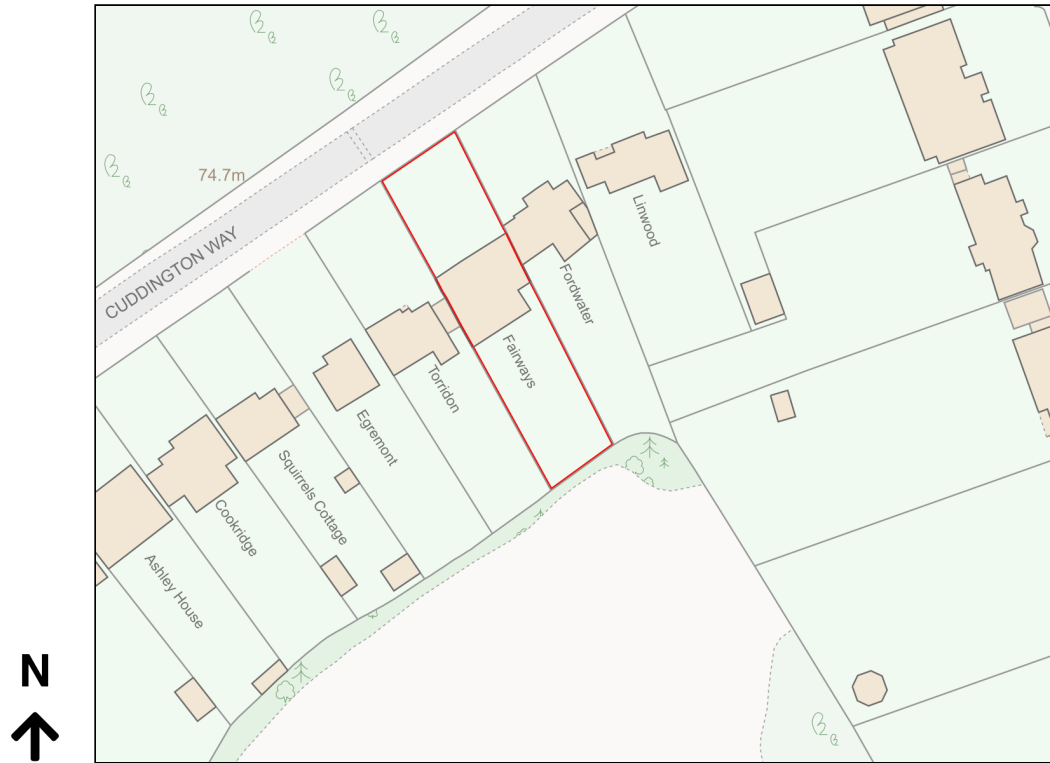

Location Plan

Site Address: Fairways, Cuddington Way, Cheam, SM2 7JA

Date Produced: 31-Jan-2024

Scale: 1:1250 @A4

Planning Portal Reference: PP-12763004v1