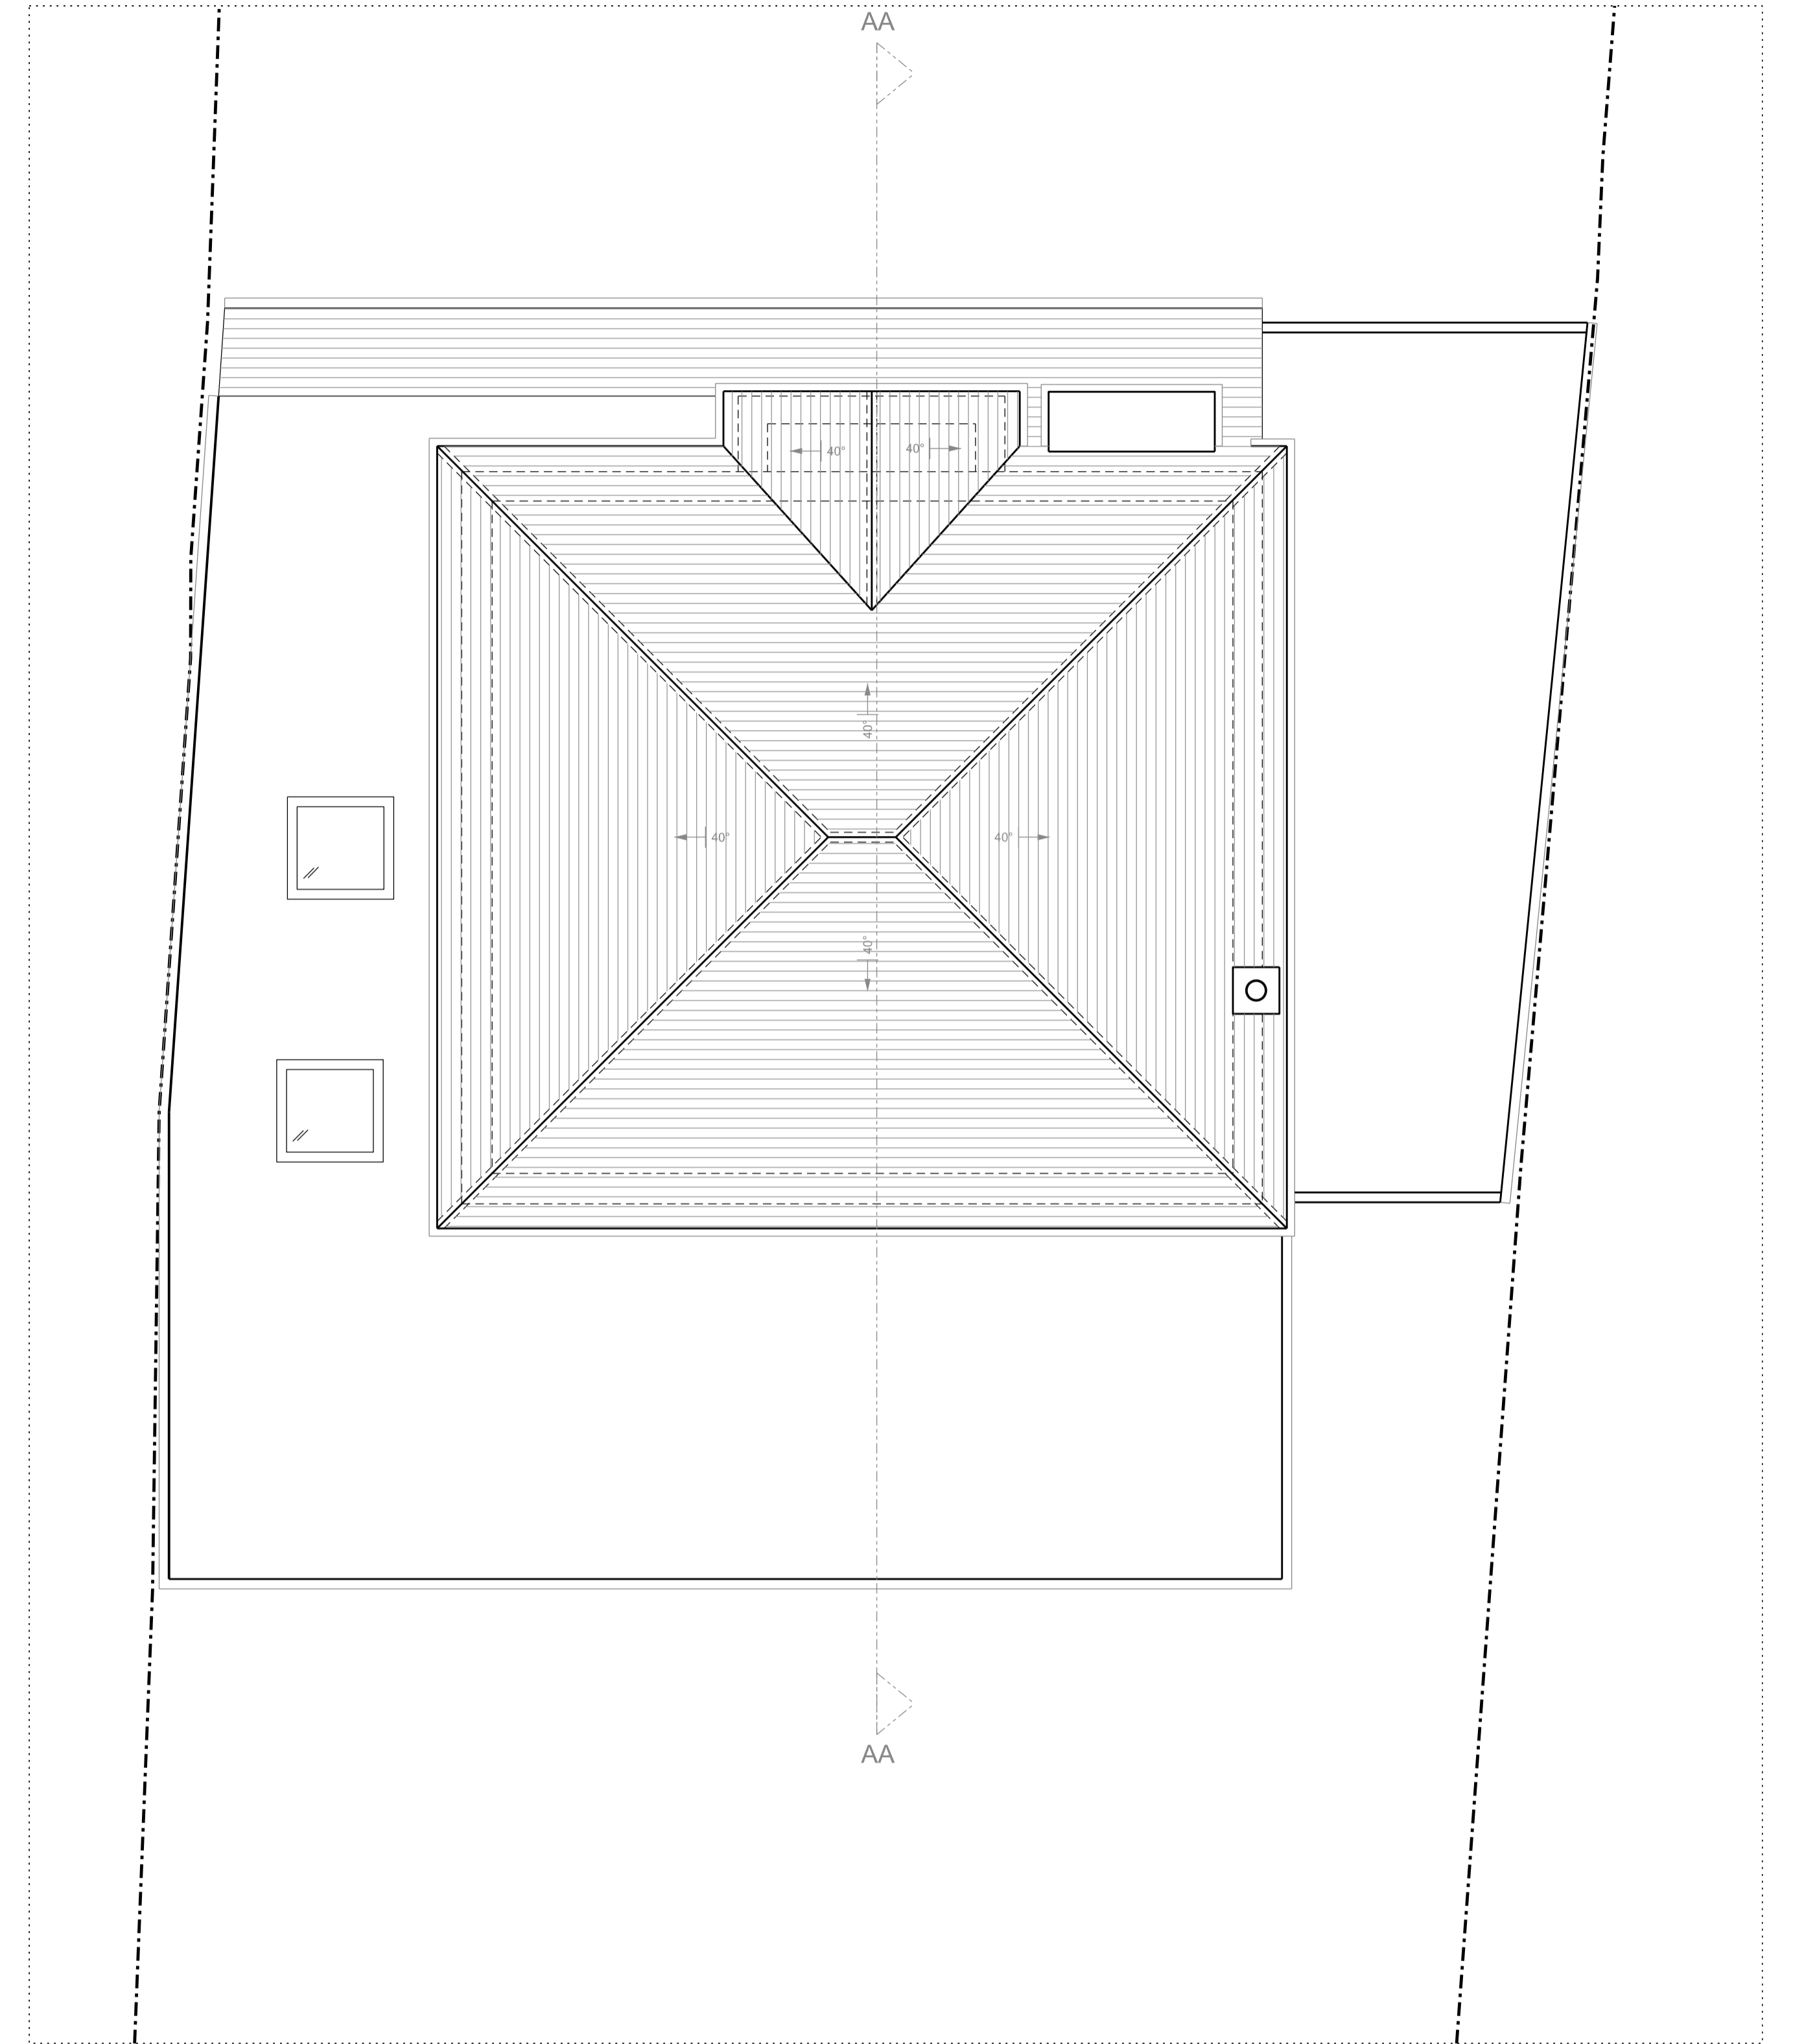

Existing Loft Floor Plan

Existing Roof Plan

KJC
architects

2 Grove Cottage
Old Watercross Walk
Carshalton SM5 3BD
+44 (0) 20 3745 4405

Fairways
Cuddington Way, Sutton SM2 7JA

Existing Plans
INFORMATION 1:50@A1 or 1:100@A3

Project No	Type	Blg	Number	Zone/Lvl	Rev
2314	E	01	0011	ZXX	01

North

Notes:

1. Do not scale
2. Contractor to Check all dimensions and report omissions and errors to the Architect

01 Issued to client
No. Revision