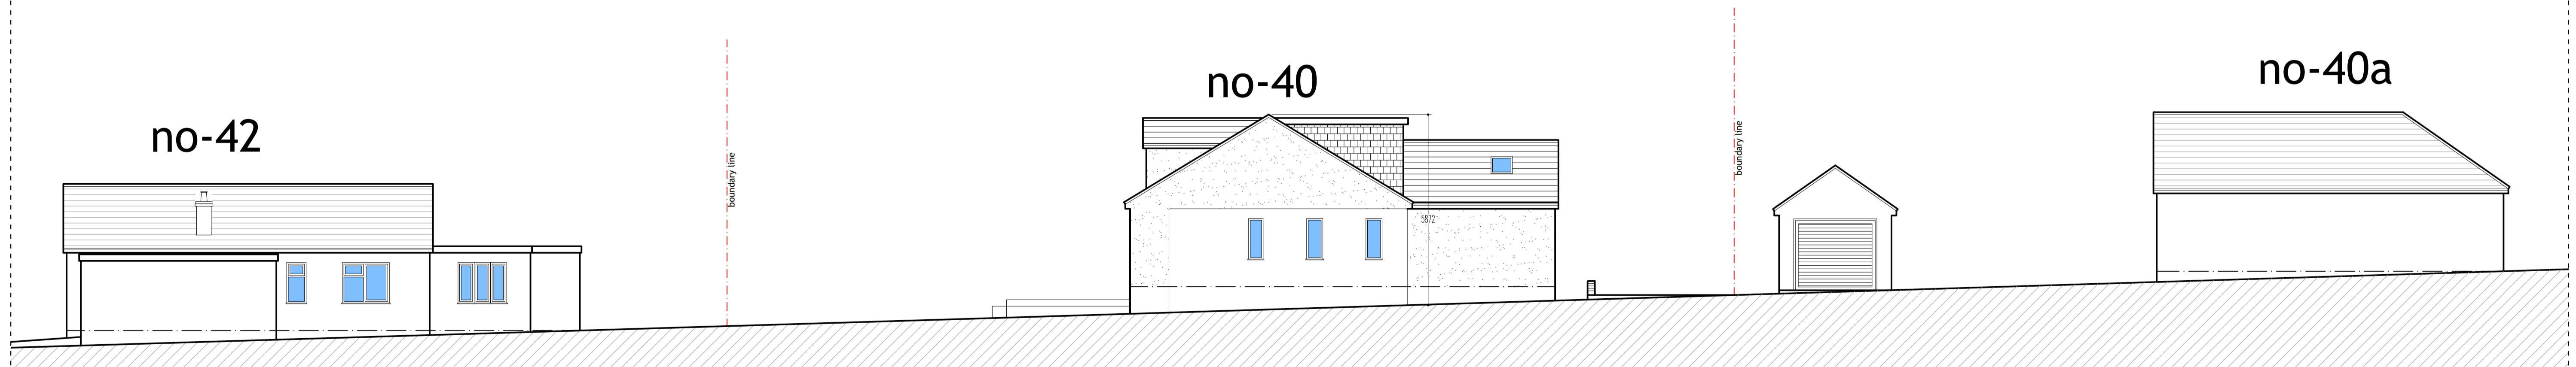

existing street view

proposed street view

ADDRESS: 40 CATSBROOK RD, LUTON, LU3 2ET	
TITLE: STREET VIEW	
PROJECT: SINGLE STOREY REAR AND FRONT EXTENSION HIP TO GABLE ROOF ALTERATION WITH DORMERS	
DATE	DWG NO.
28/01/2024	01/01
DRAWN BY	SCALE
	1:200