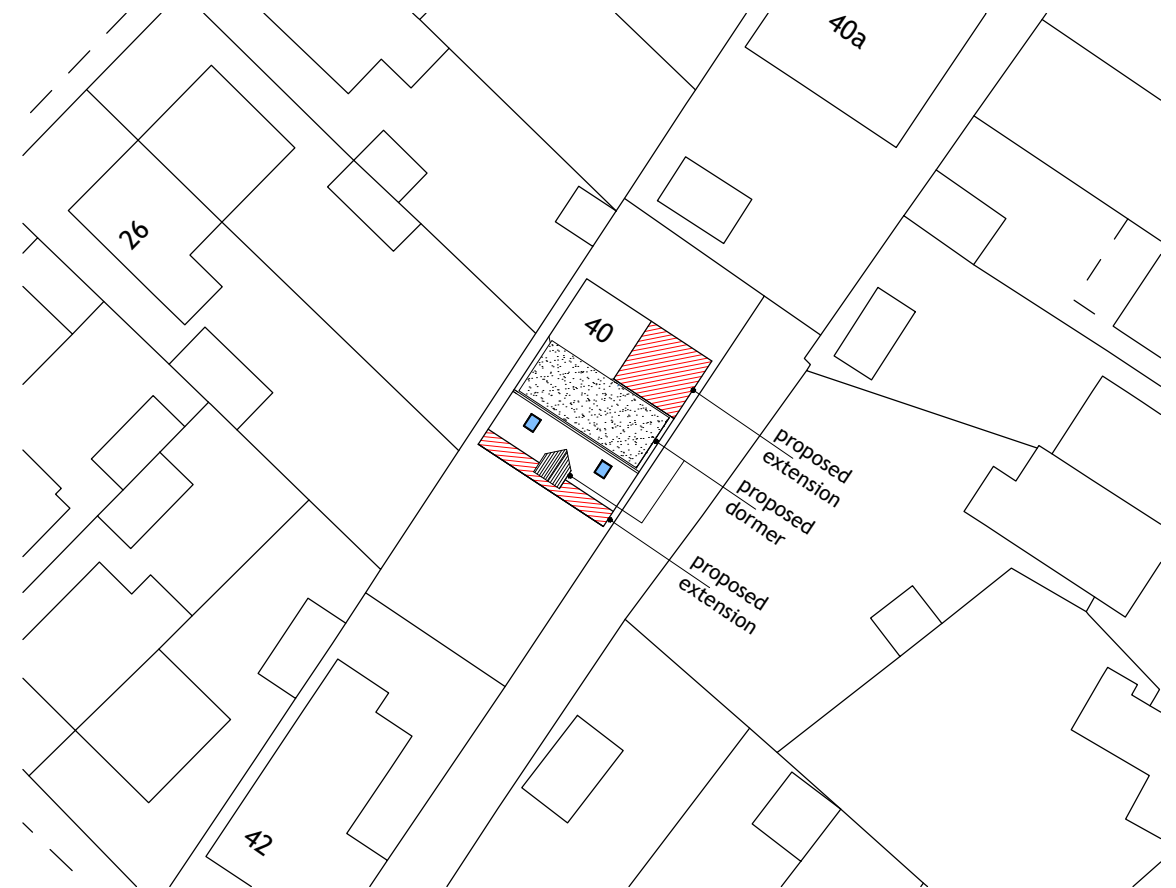

location plan
scale 1:1250

block plan
scale 1:500

SCALE 1:1250

SCALE 1:500

pl4n & build ltd.

PH: 07816611144

shamshadali@hotmail.co.uk

ADDRESS: 40 CATSBROOK RD, LUTON, LU3 2ET

TITLE: LOCATION AND BLOCK PLAN

PROJECT: SINGLE STOREY REAR AND FRONT EXTENSION
HIP TO GABLE ROOF ALTERATION WITH DORMERS

DATE 30/10/2023

DWG NO. 07/07

DRAWN BY

SCALE

A3