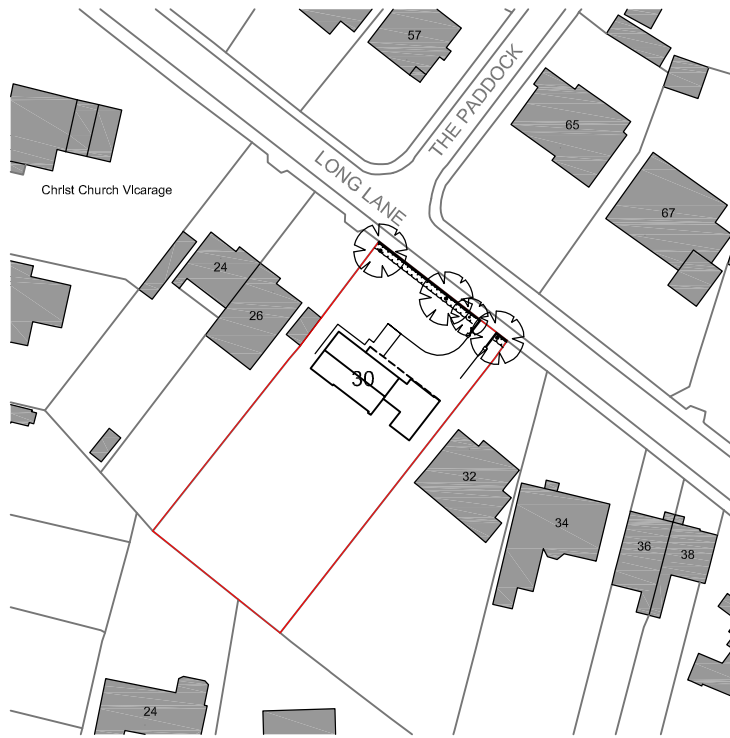

Location Plan (1:1250)

the design room
Architecture & Interiors

14 KINGSWAY : ALTRINCHAM : CHESHIRE : WA14 1PJ

0161 660 9505

info@thedesignroom.uk

job
30 LONG LANE, AUGHTON

drawing
Location Plan

drawn
KJ

status
Planning

date	scale	dtg no.	rev
November 2023	1:1250	23118-P01	-