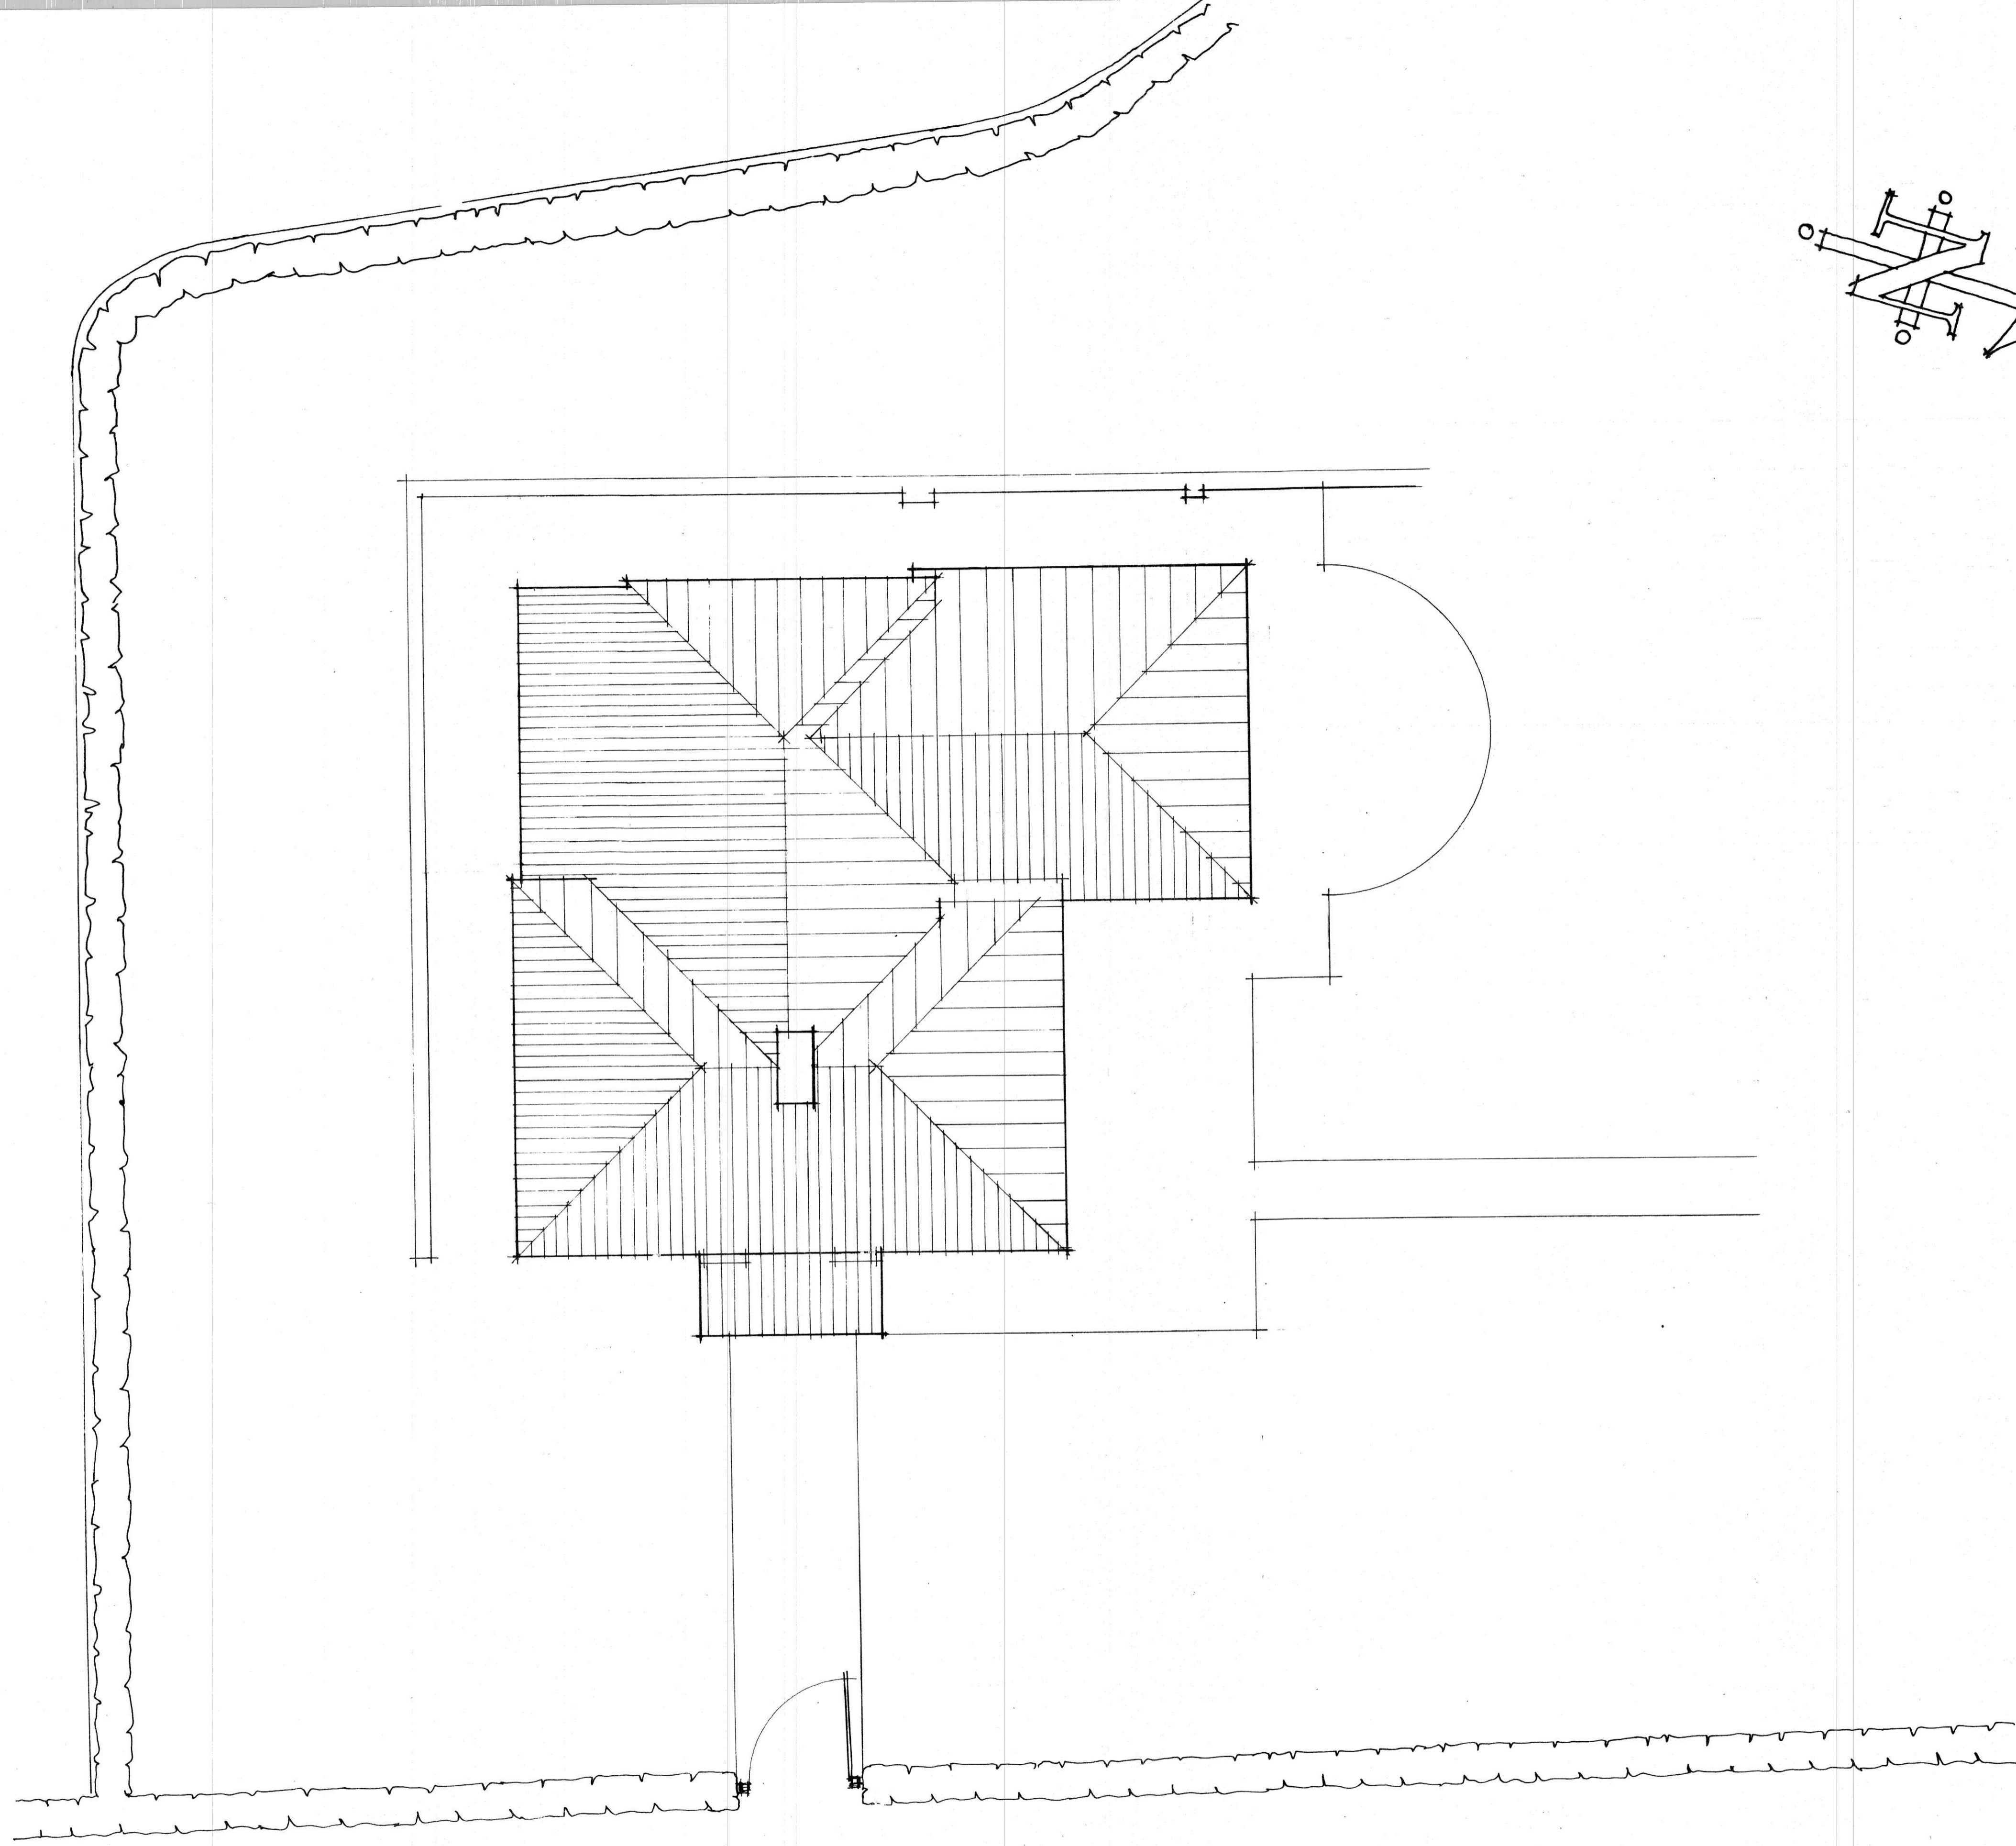

TONY ROWLAND ARCHITECTURAL SERVICES

LODGE COTTAGE, PEFLOW, SHROPSHIRE.

DXXIX+7

PROPOSED SITE LAYOUT PLAN

SCALE 1:50