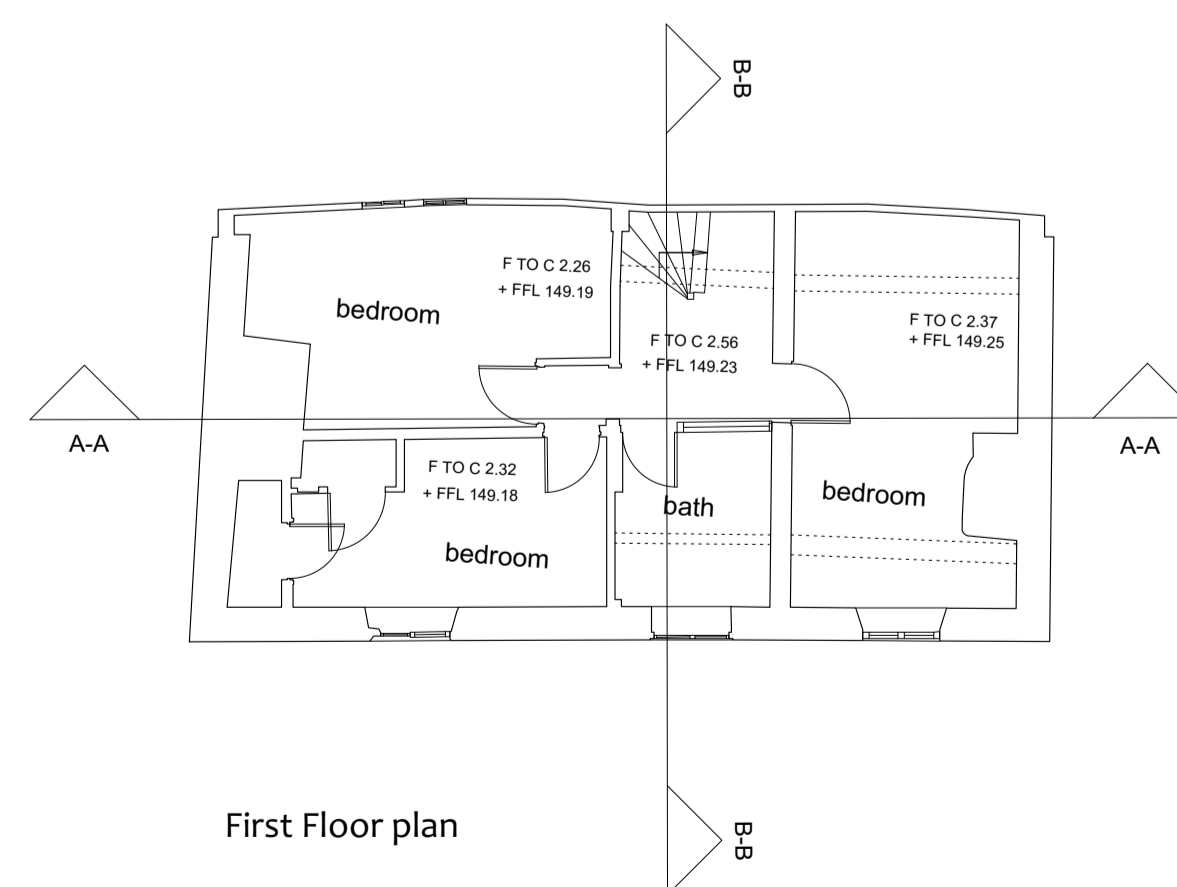

South elevation

East elevation

North elevation

West elevation

Section A-A

Section B-B

Ground Floor plan

First Floor plan

NETHERCOTT COTTAGE, CLEOBURY MORTIMER

plans and elevations as existing.

SCALE - 1:100 @ A1	DRAWN - AAS	DRG No - 2565-01
DATE - July 2023	CHECKED -	