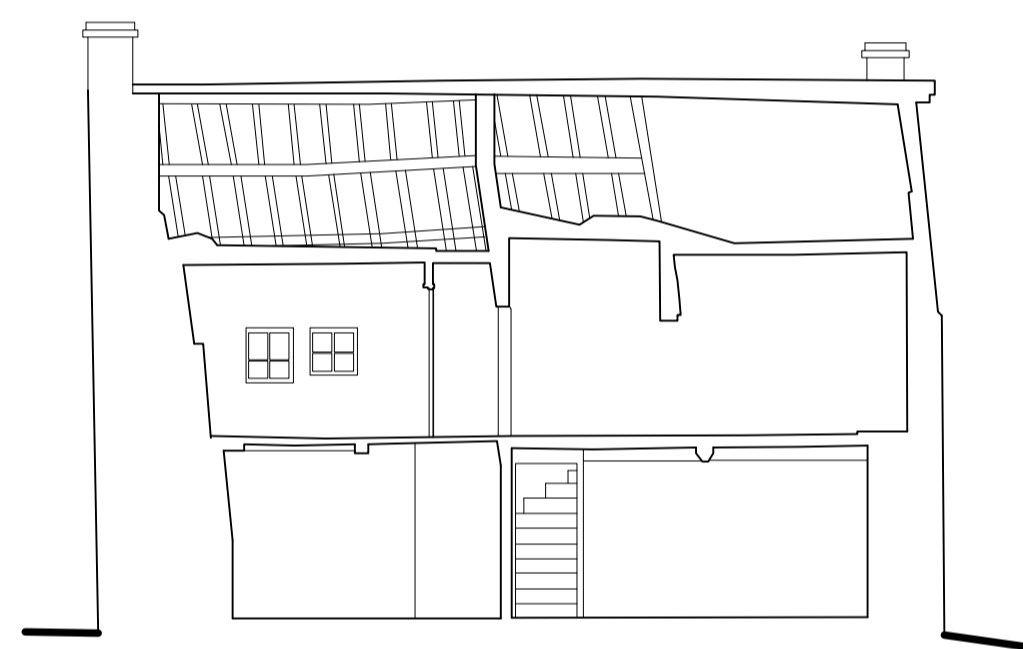

South elevation

East elevation

North elevation

West elevation

Section A-A

Section B-B

Ground Floor plan

First Floor plan

NETHERCOTT COTTAGE, CLEOBURY MORTIMER

plans and elevations as existing.

SCALE - 1:100 @ A1	DRAWN - AAS	DRG No - 2565-01
DATE - July 2023	CHECKED -	