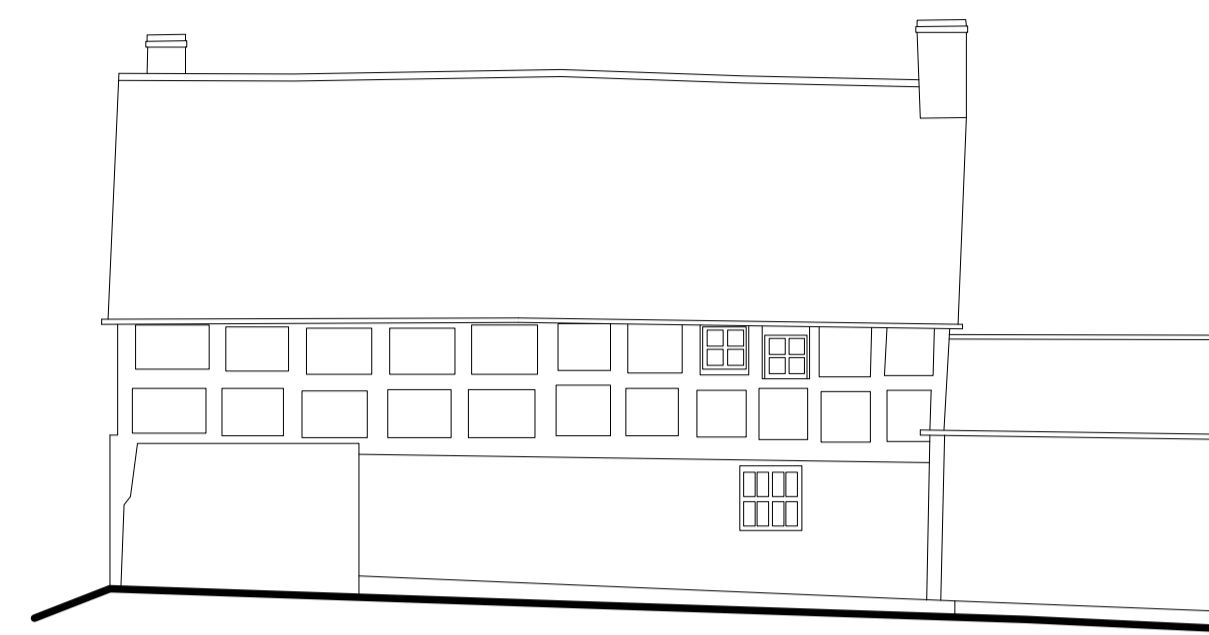

South elevation

East elevation

North elevation

West elevation

Section A-A

Section B-B

Ground Floor plan

First Floor plan

NETHERCOTT COTTAGE, CLEOBURY MORTIMER

plans and elevations as existing.

SCALE - 1:100 @ A1	DRAWN - AAS	DRG No - 2565-01
DATE - July 2023	CHECKED -	