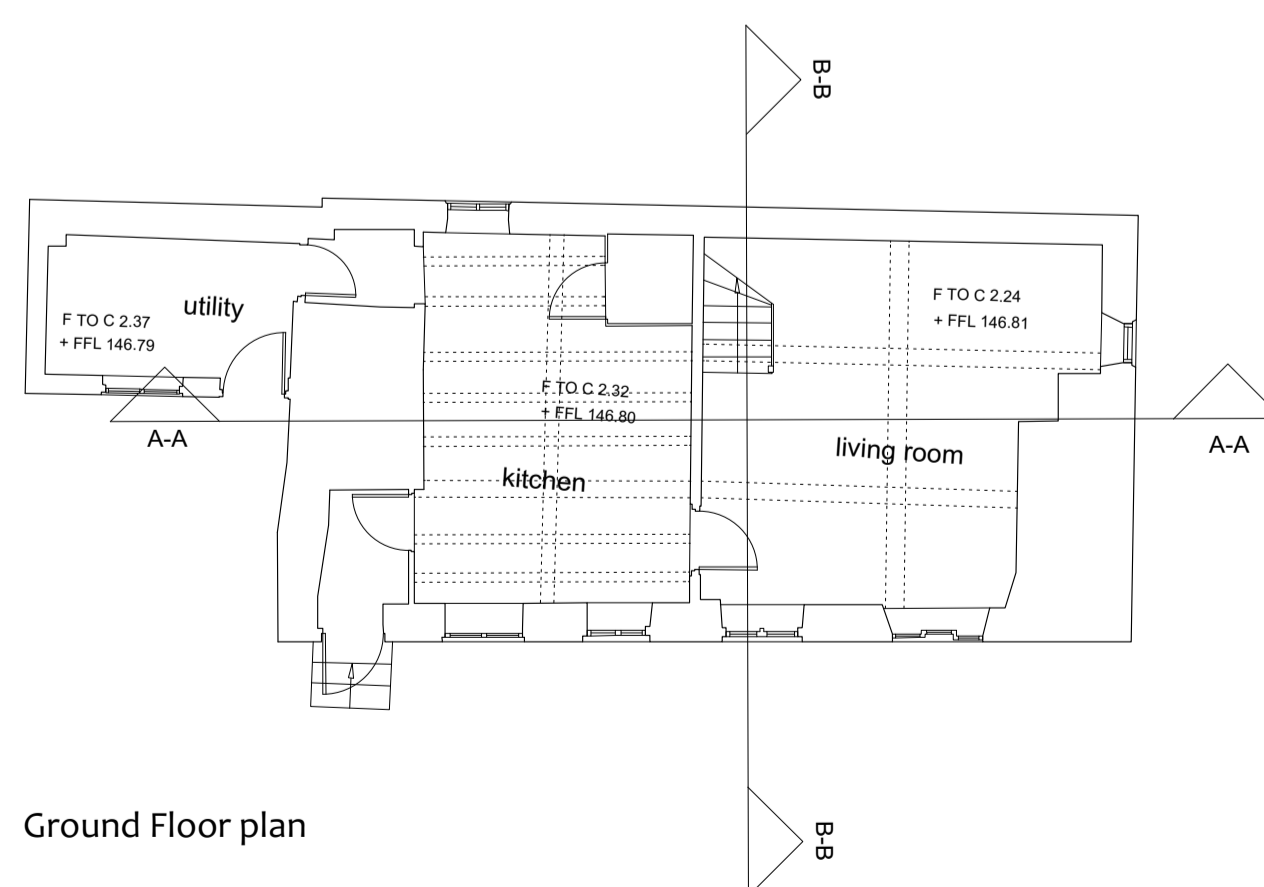

South elevation

East elevation

North elevation

West elevation

Section A-A

Section B-B

Ground Floor plan

First Floor plan

NETHERCOTT COTTAGE, CLEOBURY MORTIMER

plans and elevations as existing.

SCALE - 1:100 @ A1	DRAWN - AAS	DRG No - 2565-01
DATE - July 2023	CHECKED -	