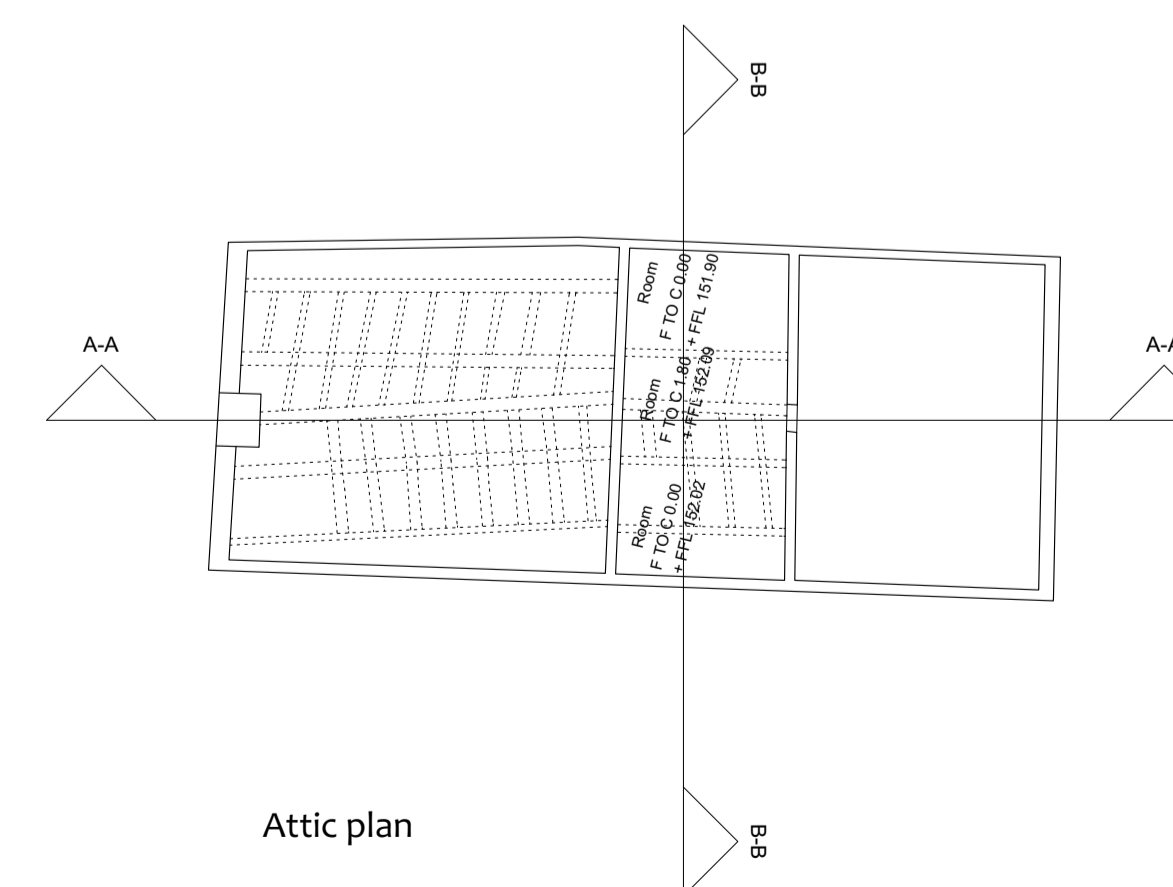

South elevation

East elevation

North elevation

West elevation

Section A-A

Section B-B

Ground Floor plan

First Floor plan

NETHERCOTT COTTAGE, CLEOBURY MORTIMER

plans and elevations as existing.

SCALE - 1:100 @ A1	DRAWN - AAS	DRG No - 2565-01
DATE - July 2023	CHECKED -	