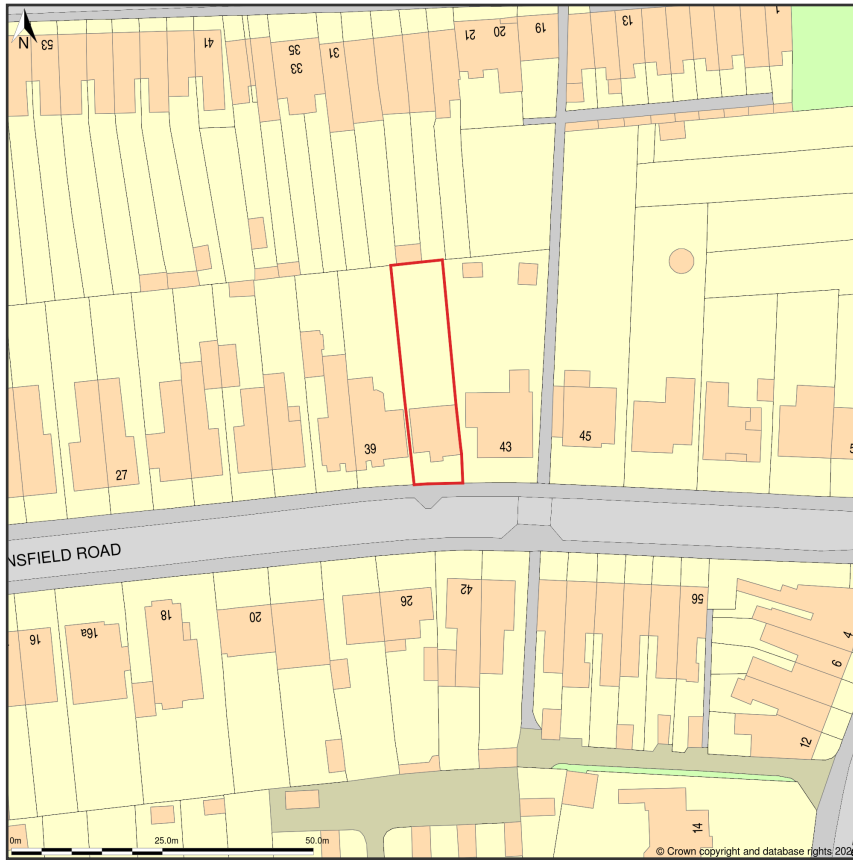

41, Beaconsfield Road, Basingstoke, Hampshire, RG21 3DQ

Location Plan shows area bounded by: 463826.32, 151547.21 463967.74, 151688.63 (at a scale of 1:1250), OSGridRef: SU63895161. The representation of a road, track or path is no evidence of a right of way. The representation of features as lines is no evidence of a property boundary.

Produced on 1st Feb 2024 from the Ordnance Survey National Geographic Database and incorporating surveyed revision available at this date. Reproduction in whole or part is prohibited without the prior permission of Ordnance Survey. © Crown copyright 2024. Supplied by [www.buyaplan.co.uk](http://www.buyaplan.co.uk) a licensed Ordnance Survey partner (100053143). Unique plan reference: #00875913-8C465D.