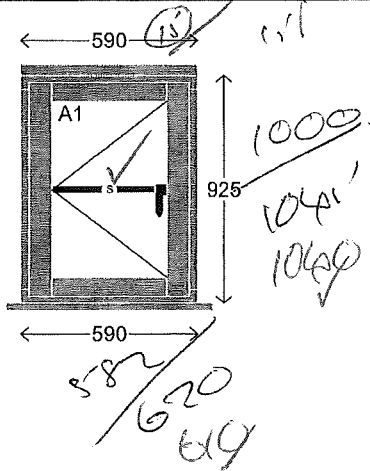

Quote No. 2414

Page No 7

Your Ref. Mike Armstrong

6	Heritage Casement Window
	O/A Sizes 590mm x 1000mm (11)
	Simon's Room 2/2

Specification		Chk
Range	Heritage	[ ]
Heritage Joint Type	GENUS (Timber Look Joinery)	[ ]
Sash	P10527 FLUSH SASH	[ ]
Reinforcing rule	Standard Reinforcing	[ ]
Frame (Head)	P10531 Rustique Small Outer	[ ]
Frame (Cill)	P10531 Rustique Small Outer	[ ]
Frame (Left jamb)	P10531 Rustique Small Outer	[ ]
Frame (Right jamb)	P10531 Rustique Small Outer	[ ]
Colour	Rosewood/White Foil	[ ]
Sash colour	Rosewood/White Foil	[ ]
Cill colour	Rosewood/White Foil	[ ]
Cill	P90042 150mm Flat Bed Cill	[ ]
Drainage	Concealed Drainage	[ ]
Weld Finish	Knifed Off Both Sides	[ ]
Bead type	28mm Rustique Bead (Flush 32)	[ ]
Security Claw	Flush Sash Security Claws	[ ]
Handle	Tear Drop Handle Graphite	[ ]
Friction stay	Standard Stay	[ ]
Casement locking	MK2 Flush Locking System	[ ]
Ventilator (Head)	-	[ ]
Ventilator (Sash)	-	[ ]
Ventilator (Frame)	-	[ ]
Frame drip bar	-	[ ]
Add-on (Head)	5000 Vent in 45mm Extension	[ ]
Add-on (Cill)	-	[ ]
Add-on (Left jamb)	-	[ ]
Add-on (Right jamb)	-	[ ]
Glazed in/out	Internally Beaded	[ ]
Viewed from	Viewed From Outside	[ ]
Energy Rating	A Rated	[ ]

18.04 kg : 39.77 lb

Glazing Details & Apertures

4-20-4 Clear Annealed EcoPane: 20mm Swiss Black Astragal Clip On Bar Putty Ext Ovolo Int Rosewood on WH F Argon Filled War
A1 - (412 x 747)