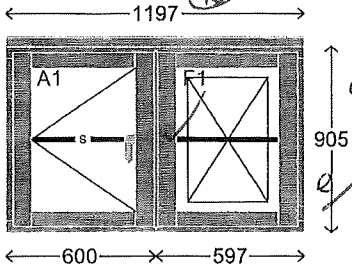

Heritage Multi Segment	Specification	Chk
------------------------	---------------	-----

2040 x 2060

1.65 kg : 3.64 lb

Specification	Chk
Range	Heritage []
Reinforcing rule	Standard Reinforcing []
Colour	Rosewood/White Foil []
Sash colour	Rosewood/White Foil []
Cill colour	Rosewood/White Foil []
Cill	P90039 85mm Flat Bed Cill []
Weld Finish	Knifed Off Both Sides []
Add-on (Head)	- []
Add-on (Cill)	- []
Add-on (Left jamb)	- []
Add-on (Right jamb)	- []
Coupler ver	6mm Coupling Sculptured []

Quote No. 2414

Your Ref. Mike Armstrong

8	Heritage Casement Window
	O/A Sizes 1197mm x 950mm (13)
	1 of 2 of Multi-segment

Specification	Chk
Range	Heritage []
Heritage Joint Type	GENUS (Timber Look Joinery) []
Sash	P10527 FLUSH SASH []
Reinforcing rule	Standard Reinforcing []
Frame (Head)	P10531 Rustique Small Outer []
Frame (Cill)	P10531 Rustique Small Outer []
Frame (Left jamb)	P10531 Rustique Small Outer []
Frame (Right jamb)	P10531 Rustique Small Outer []
Mullion	P10533/P10536 R2 70mm T/M []
Colour	Rosewood/White Foil []
Sash colour	Rosewood/White Foil []
Drainage	Concealed Drainage []
Weld Finish	- []
Bead type	28mm Rustique Bead (Flush 32) []
Security Claw	Flush Sash Security Claws []
Handle	Chrome Handle []
Friction stay	Standard Stay []
Casement locking	MK2 Flush Locking System []
Ventilator (Head)	- []
Ventilator (Sash)	- []
Ventilator (Frame)	- []
Frame drip bar	- []
Add-on (Head)	10000 Vent in 45mm Extension []
Add-on (Cill)	- []
Add-on (Left jamb)	- []
Add-on (Right jamb)	- []
Glazed in/out	Internally Beaded []
Viewed from	Viewed From Outside []
Energy Rating	A Rated []