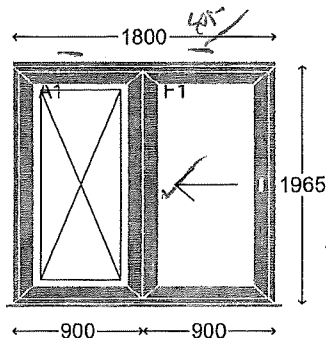

Panel Details & Apertures

Halo 28mm Flat Foiled Panel / Rosewood/White Woodgrain 9010
 A7 - (561 x 634)

Quote No. 2414

Page No 11

Your Ref. Mike Armstrong

10	System10 V2 In-Line Patio O/A Sizes 1800mm x 2040mm (OX) Kitchen Door	Specification	Chk
		Slider Option	EXTERNAL Slider ✓ []
		Sash	P58151 Chamfered IN-Line Sash []
		Frame	105178 In-Line Outer (Welded) []
		Threshold	- []
		Colour	Rosewood/White Foil []
		Sash colour	Rosewood/White Foil []
		Cill colour	Rosewood/White Foil []
		Patio Handle	Graphite Pembroke Handle ✓ []
		Cill	P90042 P 150mm Flat Bed Cill ✓ []
		Drainage	Concealed Drainage ✓ []
		Weld Finish	Knifed Off Both Sides []
		Bead type	28mm System10 Bead (Flush 32) []
		Door lock	6 Point Patio Door Lock ✓ []
		Cylinder	40/40 3*Nickel Patio []
		Add-on (Head)	5000 Vent in 45mm Extension ✓ []
		Add-on (Cill)	- []
		Add-on (Left jamb)	- []
		Add-on (Right jamb)	- []
		Glazed in/out	Internally Beaded []
		Viewed from	Viewed From Outside []
		Document Q	- []