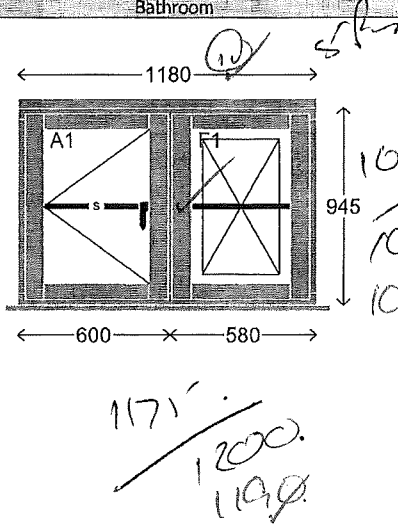

Quote No. 2414

Your Ref. Mike Armstrong

4	Heritage Casement Window O/A Sizes 1180mm x 1020mm (13) Bathroom	Specification	Chk
		Range	Heritage [ ]
		Heritage Joint Type	GENUS (Timber Look Joinery) [ ]
		Sash	P10527 FLUSH SASH [ ]
		Reinforcing rule	Standard Reinforcing [ ]
		Frame (Head)	P10531 Rustique Small Outer [ ]
		Frame (Cill)	P10531 Rustique Small Outer [ ]
		Frame (Left jamb)	P10531 Rustique Small Outer [ ]
		Frame (Right jamb)	P10531 Rustique Small Outer [ ]
		Tran/Mull joints	Mechanical Joint(s) [ ]
		Mullion	P10533/P10536 R2 70mm T/M [ ]
		Colour	Rosewood/White Foil [ ]
		Sash colour	Rosewood/White Foil [ ]
		Cill colour	Rosewood/White Foil [ ]
		Cill	P90042 150mm Flat Bed Cill [ ]
		Drainage	Concealed Drainage [ ]
		Weld Finish	Knifed Off Both Sides [ ]
		Bead type	28mm Rustique Bead (Flush 32) [ ]
		Security Claw	Flush Sash Security Claws [ ]
		Handle	Tear Drop Handle Graphite [ ]
		Friction stay	Standard Stay [ ]
		Casement locking	MK2 Flush Locking System [ ]
		Ventilator (Head)	- [ ]
		Ventilator (Sash)	- [ ]
		Ventilator (Frame)	- [ ]
		Frame drip bar	- [ ]
		Add-on (Head)	5000 Vent in 45mm Extension [ ]
		Add-on (Cill)	- [ ]
		Add-on (Left jamb)	- [ ]
		Add-on (Right jamb)	- [ ]
		Glazed in/out	Internally Beaded [ ]
		Viewed from	Viewed From Outside [ ]
		Energy Rating	A Rated [ ]

38.55 kg : 84.98 lb

Glazing Details & Apertures

4-20-4 Patterned Toughened EcoPane : 20mm Swiss Black Stippolyte Astragal Clip On Bar Putty Ext Ovolo Int Rosewood on WH F Arg
A1 - (443 x 767) F1 - (423 x 767)