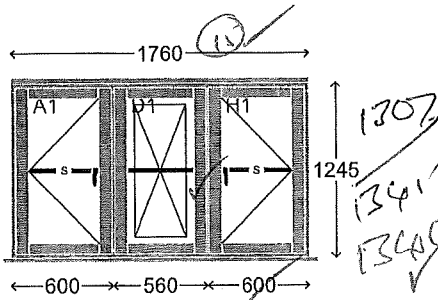

Quote No. 2414

Page No 12

Your Ref. Mike Armstrong

11	Heritage Casement Window
	O/A Sizes 1760mm x 1320mm (16D)
	Living Room

Specification	Chk
Range	Heritage [ ]
Heritage Joint Type	GENUS (Timber Look Joinery) [ ]
Sash	P10527 FLUSH SASH [ ]
Reinforcing rule	Standard Reinforcing [ ]
Frame (Head)	P10531 Rustique Small Outer [ ]
Frame (Cill)	P10531 Rustique Small Outer [ ]
Frame (Left jamb)	P10531 Rustique Small Outer [ ]
Frame (Right jamb)	P10531 Rustique Small Outer [ ]
Tran/Mull joints	Mechanical Joint(s) [ ]
Mullion	P10533/P10536 R2 70mm T/M [ ]
Colour	Rosewood/White Foil [ ]
Sash colour	Rosewood/White Foil [ ]
Cill colour	Rosewood/White Foil [ ]
Cill	P90042 150mm Flat Bed Cill [ ]
Drainage	Concealed Drainage [ ]
Weld Finish	Knifed Off Both Sides [ ]
Bead type	28mm Rustique Bead (Flush 32) [ ]
Security Claw	Flush Sash Security Claws [ ]
Handle	Tear Drop Handle Graphite [ ]
Friction stay	Standard Stay [ ]
Casement locking	MK2 Flush Locking System [ ]
Ventilator (Head)	- [ ]
Ventilator (Sash)	- [ ]
Ventilator (Frame)	- [ ]
Frame drip bar	- [ ]
Add-on (Head)	5000 Vent in 45mm Extension [ ]
Add-on (Cill)	- [ ]
Add-on (Left jamb)	- [ ]
Add-on (Right jamb)	- [ ]
Glazed in/out	Internally Beaded [ ]
Viewed from	Viewed From Outside [ ]
Energy Rating	A Rated [ ]

1742
1770
1760

73.97 kg : 163.08 lb

Glazing Details & Apertures

4-20-4 Clear Toughened Eco Pane : 20mm Swiss Black Astragal Clip On Bar Putty Ext Ovolo Int Rosewood on WH F Argon Filled W
A1 - (443 x 1067) D1 - (424 x 1067) H1 - (443 x 1067)