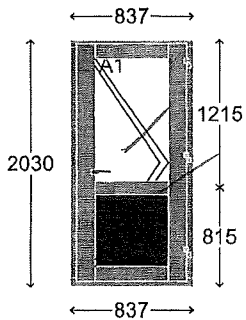

35.70 kg : 78.69 lb

40 Fc to Mac

Glazing Details & Apertures

4-20-4 Clear Toughened EcoPane : 20mm Swiss Black Astragal Clip On Bar Putty Ext Ovolo Int Rosewood on WH F Argon Filled W

A1 - (443 x 727) F1 - (440 x 727)

Quote No. 2414
 Your Ref. Mike Armstrong

9	Heritage Single Door
	O/A Sizes 837mm x 2030mm (Cornard) 2 of 2 of Multi-segment

Specification	Chk
Range	Heritage ✓ []
Heritage Joint Type	GENUS (Timber Look Joinery) []
Sash	P10510/P10511 110mm Door Sash []
Reinforcing rule	Standard Reinforcing []
Frame (Head)	P10531 R2 Small Outer (Drs) []
Frame (Cill)	P10532 Rustique Large Outer []
Frame (Left jamb)	P10532 Rustique Large Outer []
Frame (Right jamb)	P10532 Rustique Large Outer []
Threshold	- []
Midrail joints	Mechanical Joint(s) ✓ []
Midrail	P10505 116mm System10 Midrail ✓ []
Colour	Rosewood/White Foil []
Sash colour	Rosewood/White Foil []
Drainage	Concealed Drainage []
Weld Finish	Shadow Grooved []
Open in/out	Open In ✓ []
Bead type	28mm Rustque Bead []
Door hinge	Chrome Blag Hinges ✓ []
Door lock	Multipoint Lock Inc Shootbolts ✓ []
Cylinder	Yale 3* Nickel Thumb/Turn ✓ []
Security Claw	Door Security Claws (Fitted) ✓ []
Handle	Graphite Lever Lever (In Line) ✓ []
Fingerpull	- []
Door Knockers	- []
Spyhole	- []
Restrictor	- []
Ventilator (Head)	- []
Ventilator (Sash)	- []
Ventilator (Frame)	- []
Frame drip bar	- []
Add-on (Head)	- []
Add-on (Cill)	- []
Add-on (Left jamb)	- []
Add-on (Right jamb)	- []
Glazed in/out	Internally Beaded []
Viewed from	Viewed From Outside []