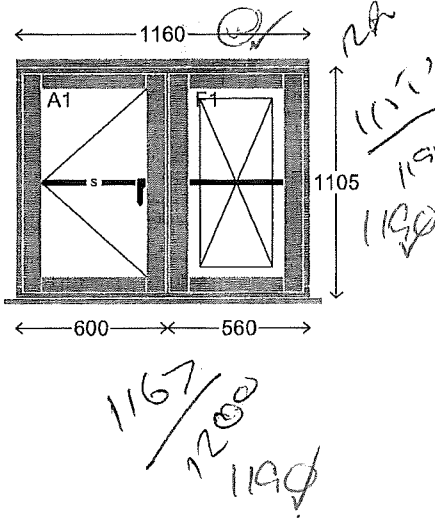

Quote No. 2414

Your Ref. Mike Armstrong

5	Heritage Casement Window
	O/A Sizes 1160mm x 1180mm (13)
	Simons Room 1/2

Specification	Chk
Range	Heritage [ ]
Heritage Joint Type	GENUS (Timber Look Joinery) [ ]
Sash	P10527 FLUSH SASH [ ]
Energy Rating	A Rated [ ]
Reinforcing rule	Standard Reinforcing [ ]
Frame (Head)	P10531 Rustique Small Outer [ ]
Frame (Cill)	P10531 Rustique Small Outer [ ]
Frame (Left jamb)	P10531 Rustique Small Outer [ ]
Frame (Right jamb)	P10531 Rustique Small Outer [ ]
Tran/Mull joints	Mechanical Joint(s) [ ]
Mullion	P10533/P10536 R2 70mm T/M [ ]
Colour	Rosewood/White Foil [ ]
Sash colour	Rosewood/White Foil [ ]
Cill colour	Rosewood/White Foil [ ]
Cill	P90042 150mm Flat Bed Cill [ ]
Drainage	Concealed Drainage [ ]
Weld Finish	Knifed Off Both Sides [ ]
Bead type	28mm Rustique Bead (Flush 32) [ ]
Security Claw	Flush Sash Security Claws [ ]
Handle	Tear Drop Handle Graphite [ ]
Friction stay	Standard Stay [ ]
Casement locking	MK2 Flush Locking System [ ]
Ventilator (Head)	- [ ]
Ventilator (Sash)	- [ ]
Ventilator (Frame)	- [ ]
Frame drip bar	- [ ]
Add-on (Head)	5000 Vent in 45mm Extension [ ]
Add-on (Cill)	- [ ]
Add-on (Left jamb)	- [ ]
Add-on (Right jamb)	- [ ]
Glazed in/out	Internally Beaded [ ]
Viewed from	Viewed From Outside [ ]

44.58 kg : 98.28 lb

Glazing Details & Apertures

4-20-4 Clear Toughened EcoPane : 20mm Swiss Black Astragal Clip On Bar Putty Ext Ovolo Int Rosewood on WH F Argon Filled W
A1 - (443 x 927) F1 - (403 x 927)