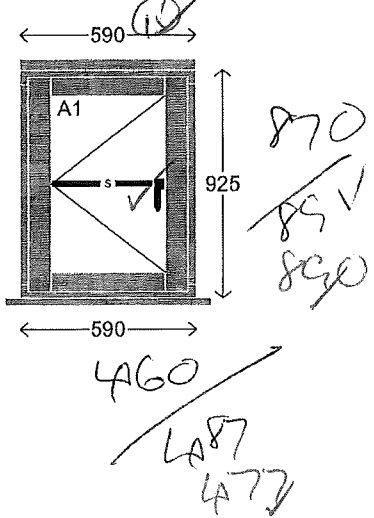

Quote No. 2414
Your Ref. Mike Armstrong

12	Heritage Casement Window O/A Sizes 590mm x 1000mm (11) W/C Down Stairs	Specification	Chk
		Range	Heritage [ ]
		Heritage Joint Type	GENUS (Timber Look Joinery) [ ]
		Sash	P10527 FLUSH SASH [ ]
		Reinforcing rule	Standard Reinforcing [ ]
		Frame (Head)	P10531 Rustique Small Outer [ ]
		Frame (Cill)	P10531 Rustique Small Outer [ ]
		Frame (Left jamb)	P10531 Rustique Small Outer [ ]
		Frame (Right jamb)	P10531 Rustique Small Outer [ ]
		Colour	Rosewood/White Foil [ ]
		Sash colour	Rosewood/White Foil [ ]
		Cill colour	Rosewood/White Foil [ ]
		Cill	P90042 150mm Flat Bed Cill [ ]
		Drainage	Concealed Drainage [ ]
		Weld Finish	Knifed Off Both Sides [ ]
		Bead type	28mm Rustique Bead (Flush 32) [ ]
		Security Claw	Flush Sash Security Claws [ ]
		Handle	Tear Drop Handle Graphite [ ]
		Friction stay	Standard Stay [ ]
		Casement locking	MK2 Flush Locking System [ ]
		Ventilator (Head)	- [ ]
		Ventilator (Sash)	- [ ]
		Ventilator (Frame)	- [ ]
		Frame drip bar	- [ ]
		Add-on (Head)	5000 Vent in 45mm Extension [ ]
		Add-on (Cill)	- [ ]
		Add-on (Left jamb)	- [ ]
		Add-on (Right jamb)	- [ ]
		Glazed in/out	Internally Beaded [ ]
		Viewed from	Viewed From Outside [ ]
		Energy Rating	A Rated [ ]

18.04 kg : 39.77 lb

Glazing Details & Apertures

4-20-4 Patterned Toughened EcoPane : 20mm Swiss Black Stippolyte Astragal Clip On Bar Putty Ext Ovolo Int Rosewood on WH F Arg
A1 - (412 x 747)

Handwritten mark resembling '712'.