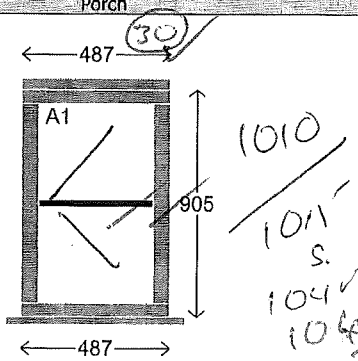

Quote No. 2414

Your Ref. Mike Armstrong

Page No 15

14	Heritage Casement Window O/A Sizes 487mm x 980mm (L) Porch	Specification	Chk
		Range	Heritage [ ]
		Heritage Joint Type	GENUS (Timber Look Joinery) [ ]
		Reinforcing rule	Standard Reinforcing [ ]
		Frame (Head)	P10531 Rustique Small Outer [ ]
		Frame (Cill)	P10531 Rustique Small Outer [ ]
		Frame (Left jamb)	P10531 Rustique Small Outer [ ]
		Frame (Right jamb)	P10531 Rustique Small Outer [ ]
		Colour	Rosewood/White Foil [ ]
		Energy Rating	A Rated [ ]
		Cill colour	Rosewood/White Foil [ ]
		Cill	P90042 150mm Flat Bed Cill [ ]
		Drainage	Concealed Drainage [ ]
		Weld Finish	- [ ]
		Bead type	28mm Rustique Bead (Flush 32) [ ]
		Ventilator (Head)	- [ ]
		Ventilator (Frame)	- [ ]
		Frame drip bar	- [ ]
		Add-on (Head)	2500 Vent in 45mm Extension [ ]
		Add-on (Cill)	- [ ]
		Add-on (Left jamb)	- [ ]
		Add-on (Right jamb)	- [ ]
		Glazed in/out	Internally Beaded [ ]
		Viewed from	Viewed From Outside [ ]

Ordered
Red
As per
E-Mail

12.15 kg : 26.79 lb

Glazing Details & Apertures
4-20-4 Clear Annealed EcoPane : 20mm Swiss Black Astragal Clip On Bar Putty Ext Ovolo Int Rosewood on WH F Argon Filled War A1 - (407 x 825)

Extra Items	Gross	Disc.	Nett

Sub Totals

LAGO.