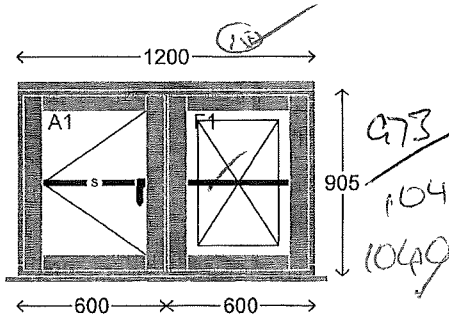

Quote No. 2414
Your Ref. Mike Armstrong

7	Heritage Casement Window
	O/A Sizes 1200mm x 980mm (13)
	Kitchen

Specification	Chk
Range	Heritage [ ]
Heritage Joint Type	GENUS (Timber Look Joinery) [ ]
Sash	P10527 FLUSH SASH [ ]
Reinforcing rule	Standard Reinforcing [ ]
Frame (Head)	P10531 Rustique Small Outer [ ]
Frame (Cill)	P10531 Rustique Small Outer [ ]
Frame (Left jamb)	P10531 Rustique Small Outer [ ]
Frame (Right jamb)	P10531 Rustique Small Outer [ ]
Tran/Mull joints	Mechanical Joint(s) [ ]
Mullion	P10533/P10536 R2 70mm T/M [ ]
Colour	Rosewood/White Foil [ ]
Sash colour	Rosewood/White Foil [ ]
Cill colour	Rosewood/White Foil [ ]
Cill	P90042 150mm Flat Bed Cill [ ]
Drainage	Concealed Drainage [ ]
Weld Finish	Knifed Off Both Sides [ ]
Bead type	28mm Rustique Bead (Flush 32) [ ]
Security Claw	Flush Sash Security Claws [ ]
Handle	Tear Drop Handle Graphite [ ]
Friction stay	Standard Stay [ ]
Casement locking	MK2 Flush Locking System [ ]
Ventilator (Head)	- [ ]
Ventilator (Sash)	- [ ]
Ventilator (Frame)	- [ ]
Frame drip bar	- [ ]
Add-on (Head)	5000 Vent in 45mm Extension [ ]
Add-on (Cill)	- [ ]
Add-on (Left jamb)	- [ ]
Add-on (Right jamb)	- [ ]
Glazed in/out	Internally Beaded [ ]
Viewed from	Viewed From Outside [ ]
Energy Rating	A Rated [ ]

37.85 kg : 83.45 lb

890-
90031011 ✓

Glazing Details & Apertures

4-20-4 Clear Annealed EcoPane : 20mm Swiss Black Astragal Clip On Bar Putty Ext Ovolo Int Rosewood on WH F Argon Filled War
A1 - (443 x 727) F1 - (443 x 727)

Heritage Multi Segment	Specification	Chk