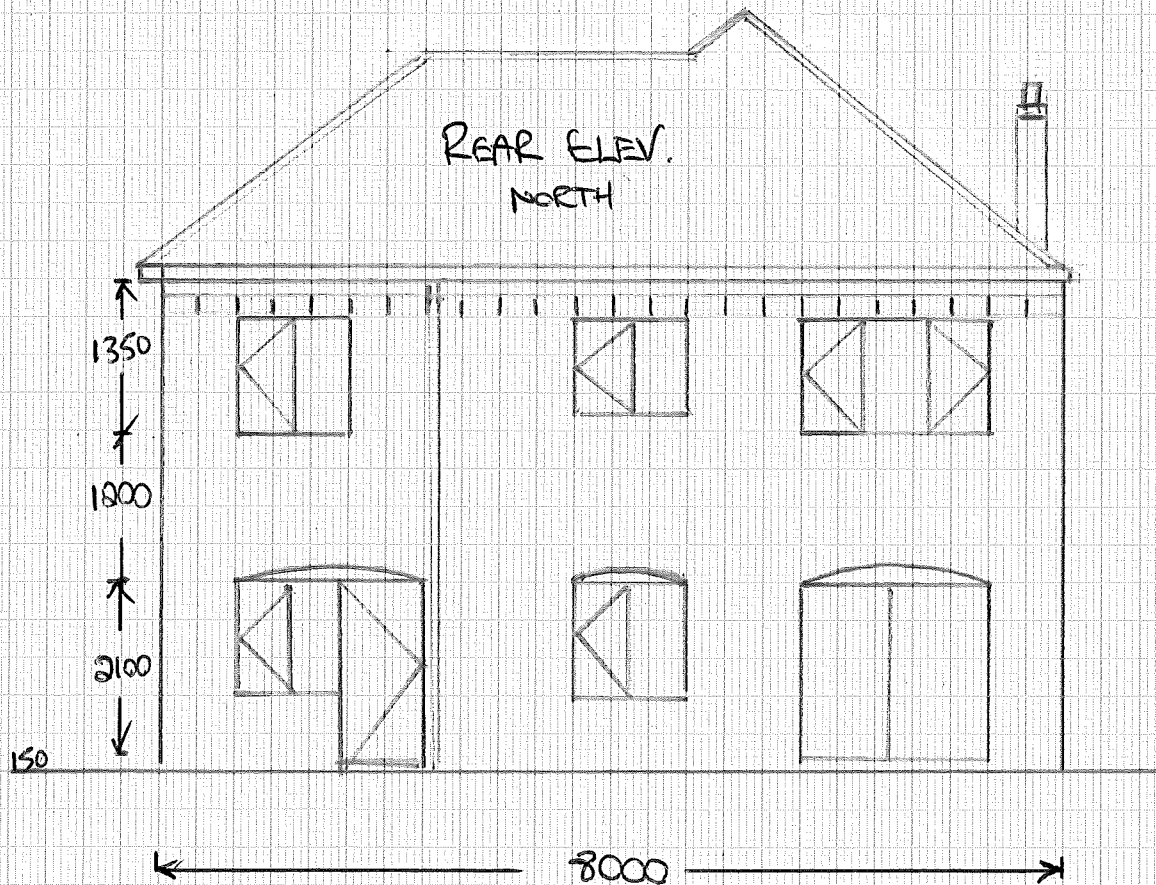

# RIPTON WINDOWS

BICKLEY, 3135.

41. BEACONSFIELD ROAD.

RG21 3DQ

# ZIPTON WINDOWS.

BICKLEY 3135

41, BEACONSFIELD ROAD RG21 3DQ