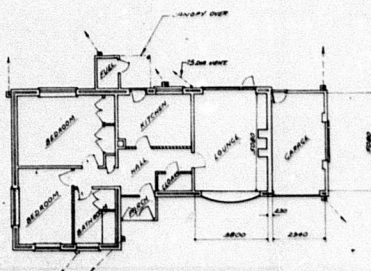

BLOCK PLAN SCALE 1:500

ROUGH LOCATIONAL PLAN

EXISTING REAR ELEVATION

EXISTING PLAN

EXISTING FRONT ELEVATION

EXISTING END ELEVATION

LOCATION: 'GREENVIEW' BUNGALOW
TYNBY, ADITS
TITLE: EXISTING LAYOUT
SCALE: 1:100 1:500
DRAWN: M and Mrs. GANNETT
DATE: 16 / 1 / 1