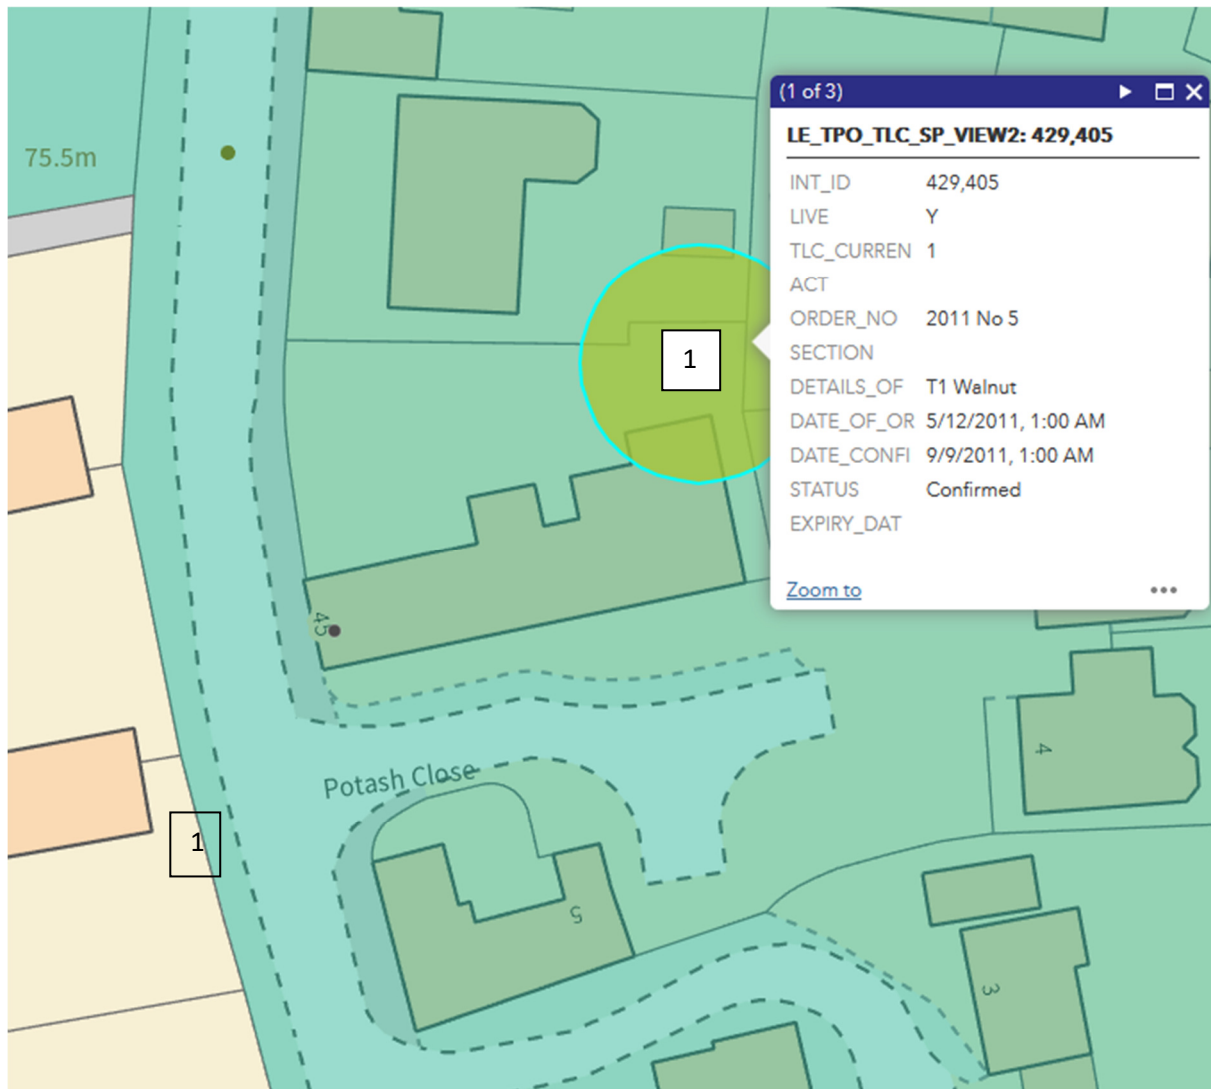

Sketch map showing 45 Townside, Haddenham, Aylesbury HP17 8AW

1. Walnut