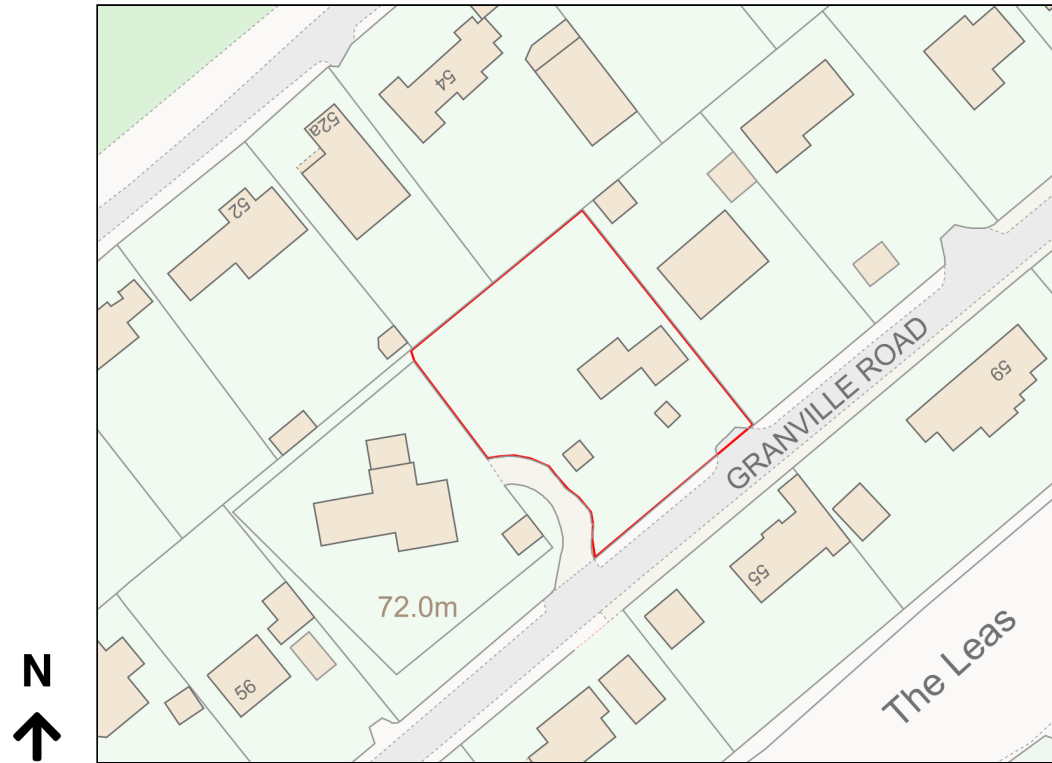

Location Plan

Site Address: Malbec, 60, Granville Road, St Margarets Bay, CT15 6DT

Date Produced: 30-Jan-2024

Scale: 1:1250 @A4

Planning Portal Reference: PP-12768766v1