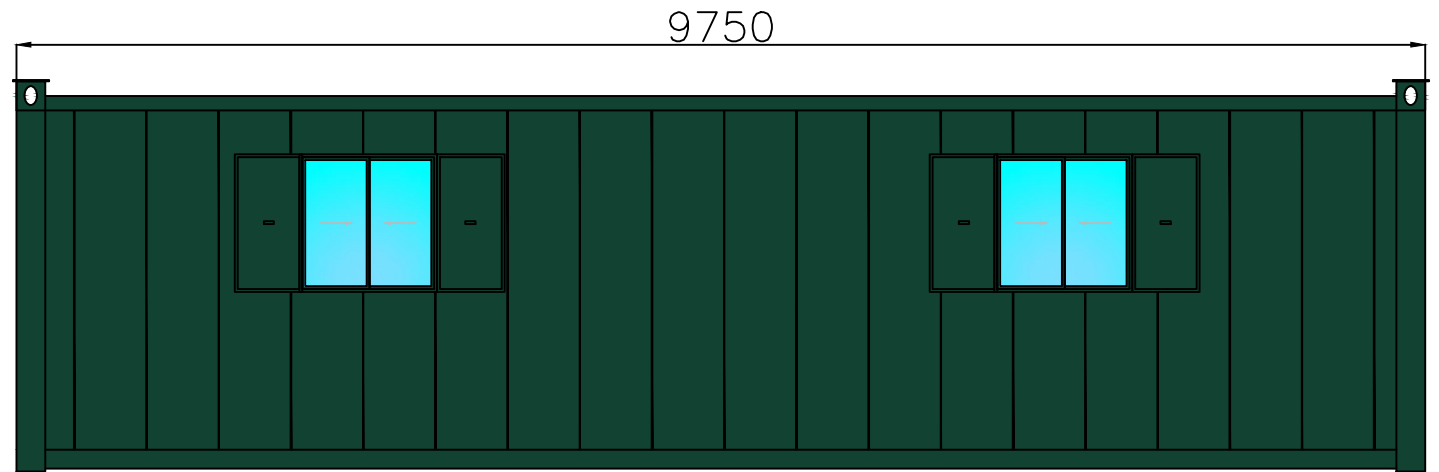

EXTERNAL COLOUR 14C39

REV	DESCRIPTION	ITEM	CHG	DATE

Britcab
www.ukcabins.com

Britcab Ltd
Moor Lane Industrial Estate
Thalhorpe
York
01759 301725

SCALE 1:50 (A4)

 DRAWN TD

DATE 24/01/24

THIS DRAWING IS PROPERTY OF BRITCAB LTD.
IT MUST NOT BE COPIED IN WHOLE OR IN PART OR
SENT TO A THIRD PARTY WITHOUT WRITTEN CONSENT

DRG. No.
001

PLAN LAYOUT