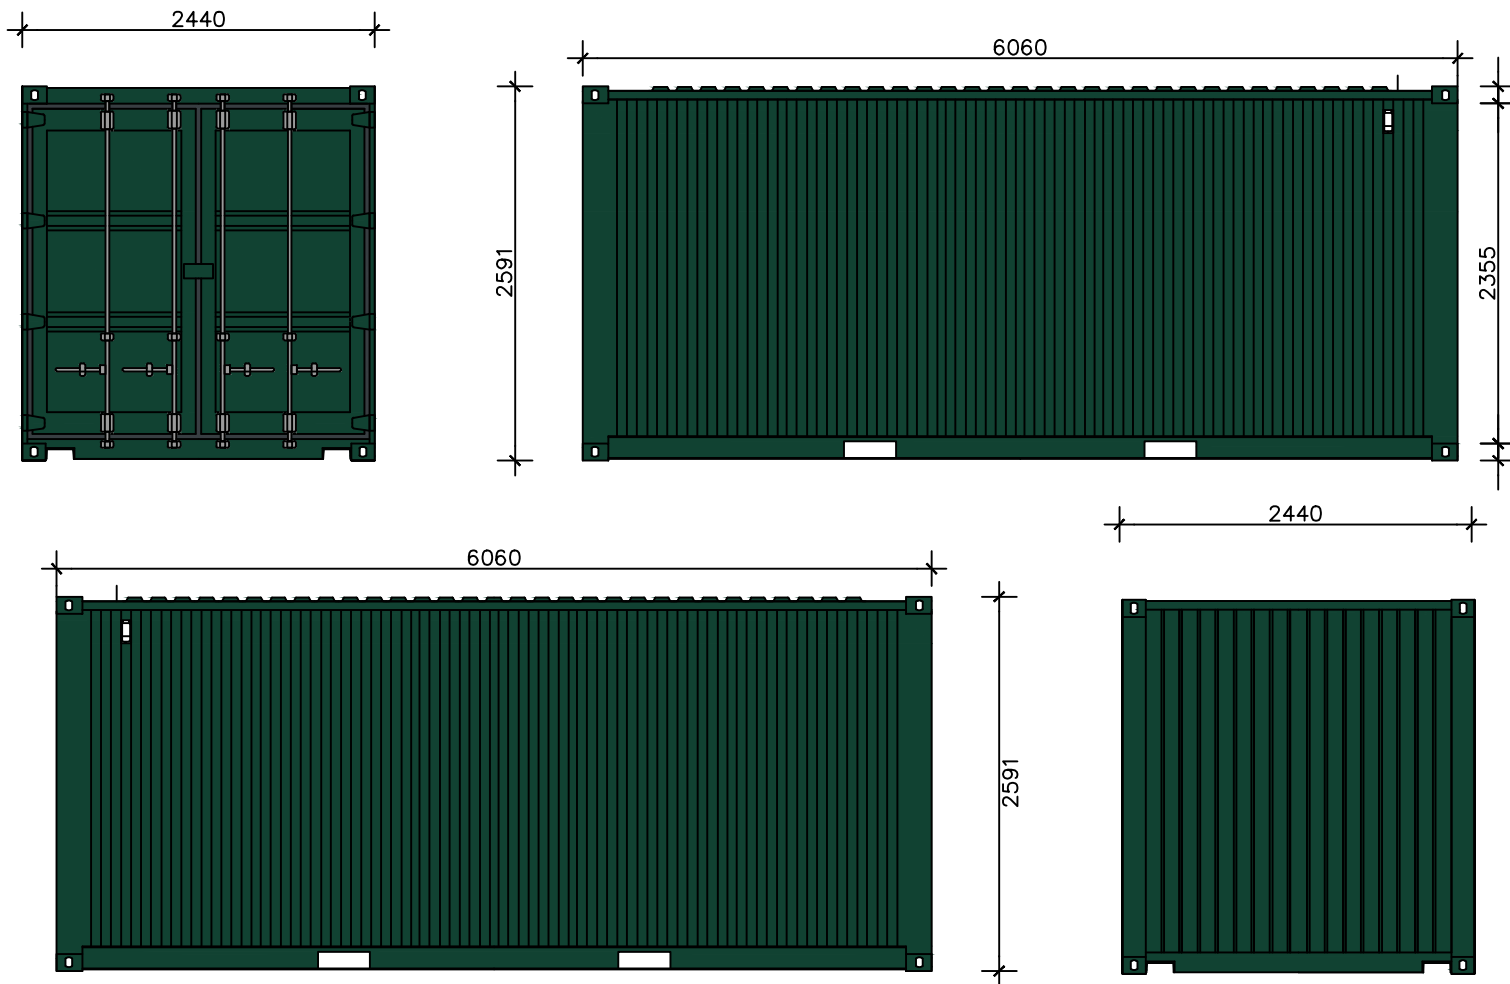

EXTERNAL COLOUR 14C39

REV	DESCRIPTION	ITEM	CHG	DATE

Britcab
www.ukcabins.com

Britcab Ltd
Moor Lane Industrial
Estate
Thalhorpe
York
01759 301725

SCALE 1:50 (A4)

—⊕— DRAWN TD

DATE 24/01/24

THIS DRAWING IS PROPERTY OF BRITCAB LTD.
IT MUST NOT BE COPIED IN WHOLE OR IN PART OR
SENT TO A THIRD PARTY WITHOUT WRITTEN CONSENT

DRG. No.
001

PLAN LAYOUT