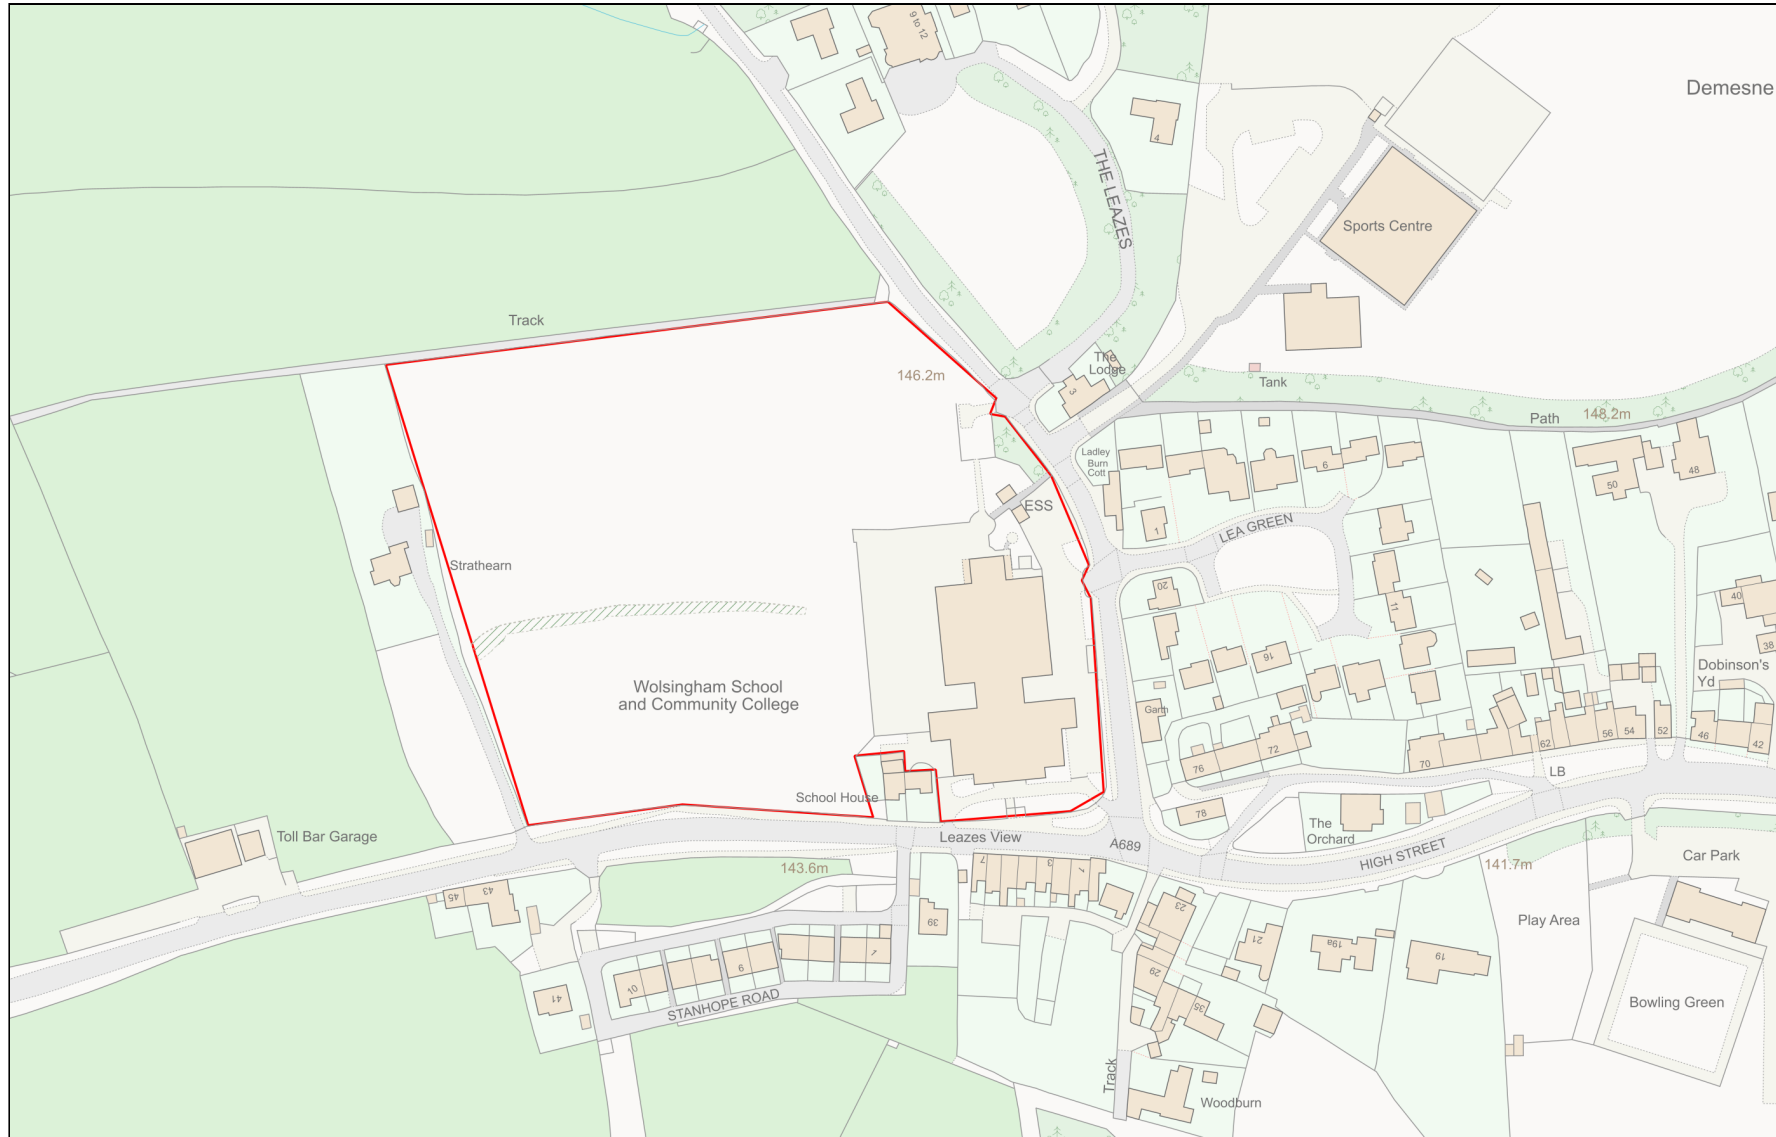

# Location Plan

Site Address: Wolsingham School, The Grammar School Building, West End, Wolsingham, DL13 3DJ

Date Produced: 19-Jan-2024

Scale: 1:2500 @A4

Planning Portal Reference: PP-12608929v1