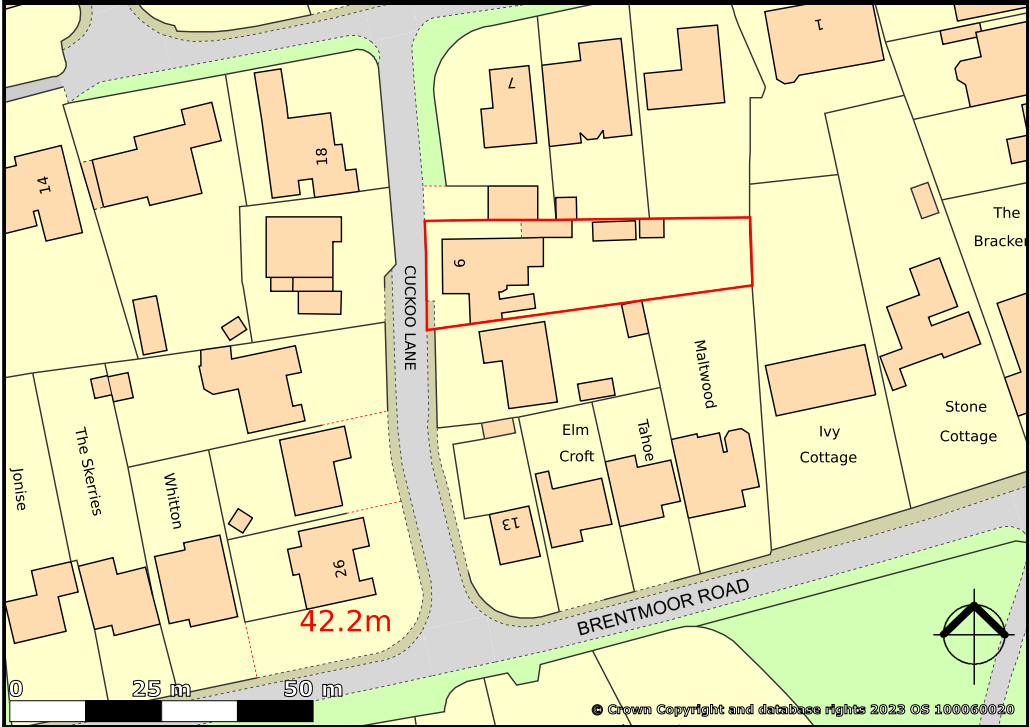

9 Cuckoo Lane, West End, Woking, GU24 9NG

created on edozo

Plotted Scale - 1:1,250