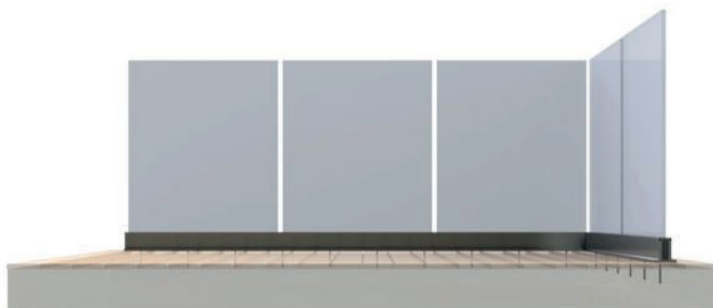

Portland Road : Proposed Screen

Please also refer to the drawing PM_P_801 for details

Opaque privacy screen by Balconette in satinised (opaque) glass fixed down to masonry wall with bottom metal bracket as per detail below.

SG12 Fully Frameless Above Finished Floor Level Installation

SG12 system – above floor level

Base track with cover profile