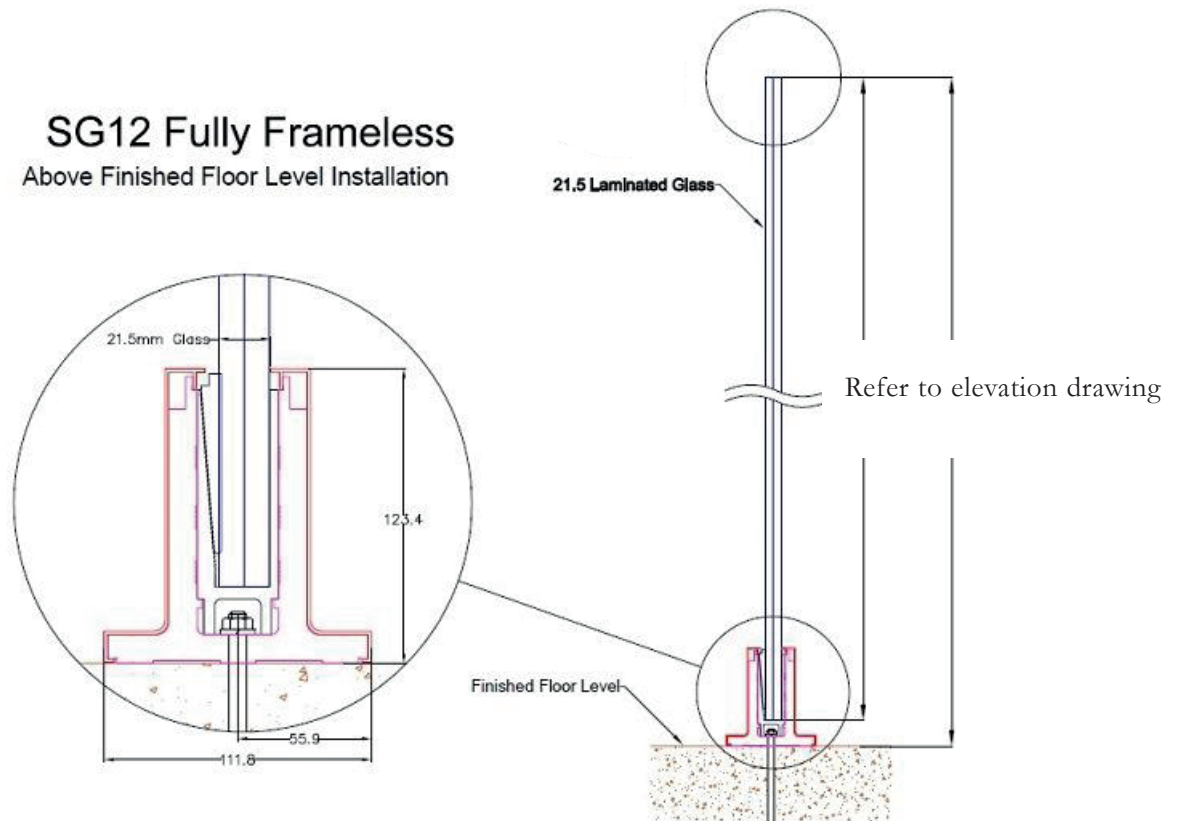

Portland Road : Proposed Screen

Please also refer to the drawing PM_P_801 for details

Opaque privacy screen by Balconette in satinised (opaque) glass fixed down to masonry wall with bottom metal bracket as per detail below.

SG12 Fully Frameless Above Finished Floor Level Installation

SG12 system – above floor level

Base track with cover profile