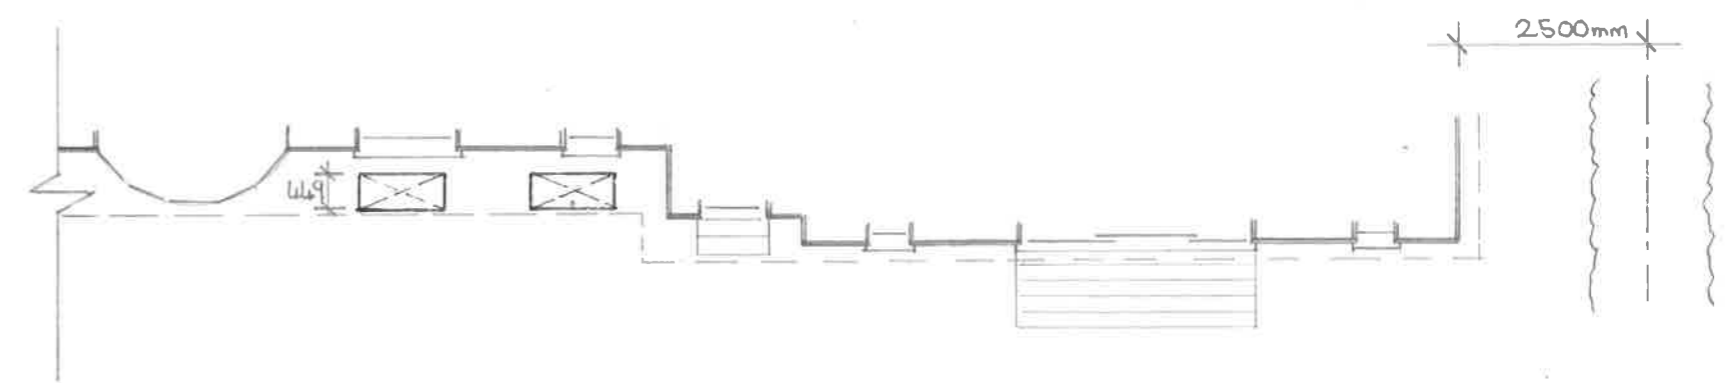

Do not scale from this drawing

West Elevation (1:100)

2 No Vaillant
7kw Arotherm
air source heat pumps

Part Rear Elevation (1:100)

Part Plan (1:100)

Installation of Air source Heat Pumps		
Hobgrumble Ghyll, Out Rawcliffe		
Mr & Mrs Ashton - Yamnikar		
Scale 1:100	Date 28 Sept 2023	Prog No Hobbs ASHP001