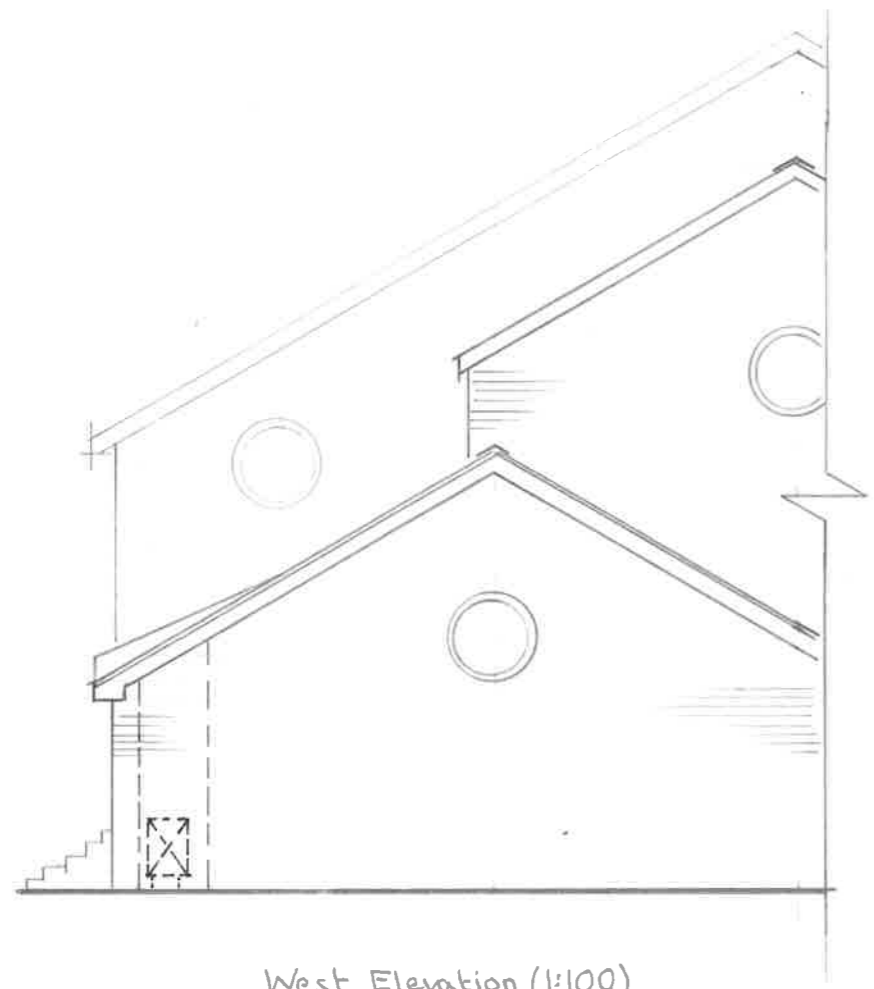

Do not scale from this drawing

West Elevation (1:100)

2 No Vaillant
7kw Arotherm
air source heat pumps

Part Rear Elevation (1:100)

Part Plan (1:100)

Installation of Air source Heat Pumps		
Hobgrumble Ghyll, Out Rawcliffe		
Mr & Mrs Ashton - Yamnikar		
Scale 1:100	Date 28 Sept 2023	Prog No Hobbs ASHP001