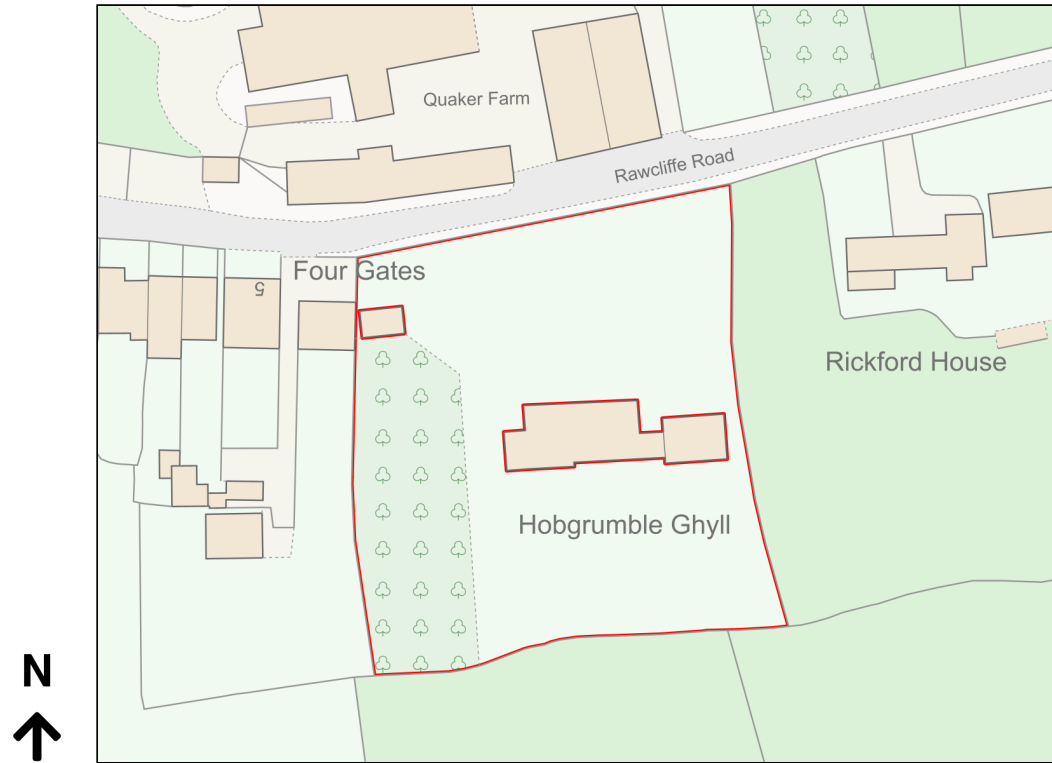

Location Plan

Site Address: Hobgrumble Ghyll, Town End, Out Rawcliffe, PR3 6TN

Date Produced: 09-Oct-2023

Scale: 1:1250 @A4

Planning Portal Reference: PP-12457860v1