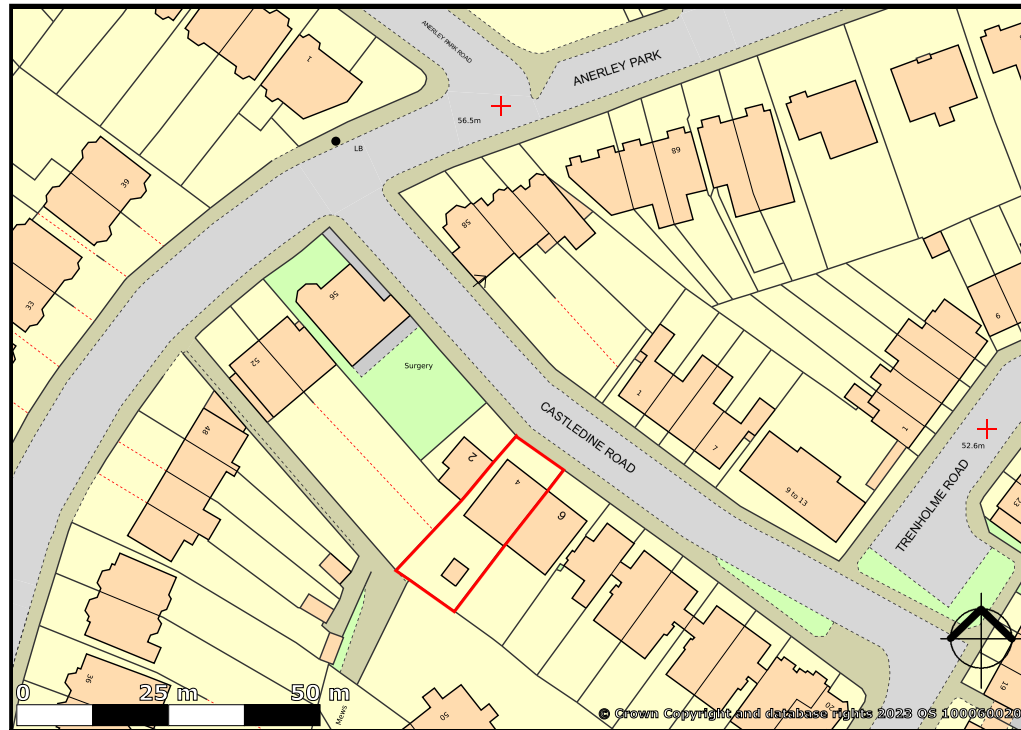

4 Castledine Road, London, SE20 8PL

created on **edozo**

Plotted Scale - 1:1,250