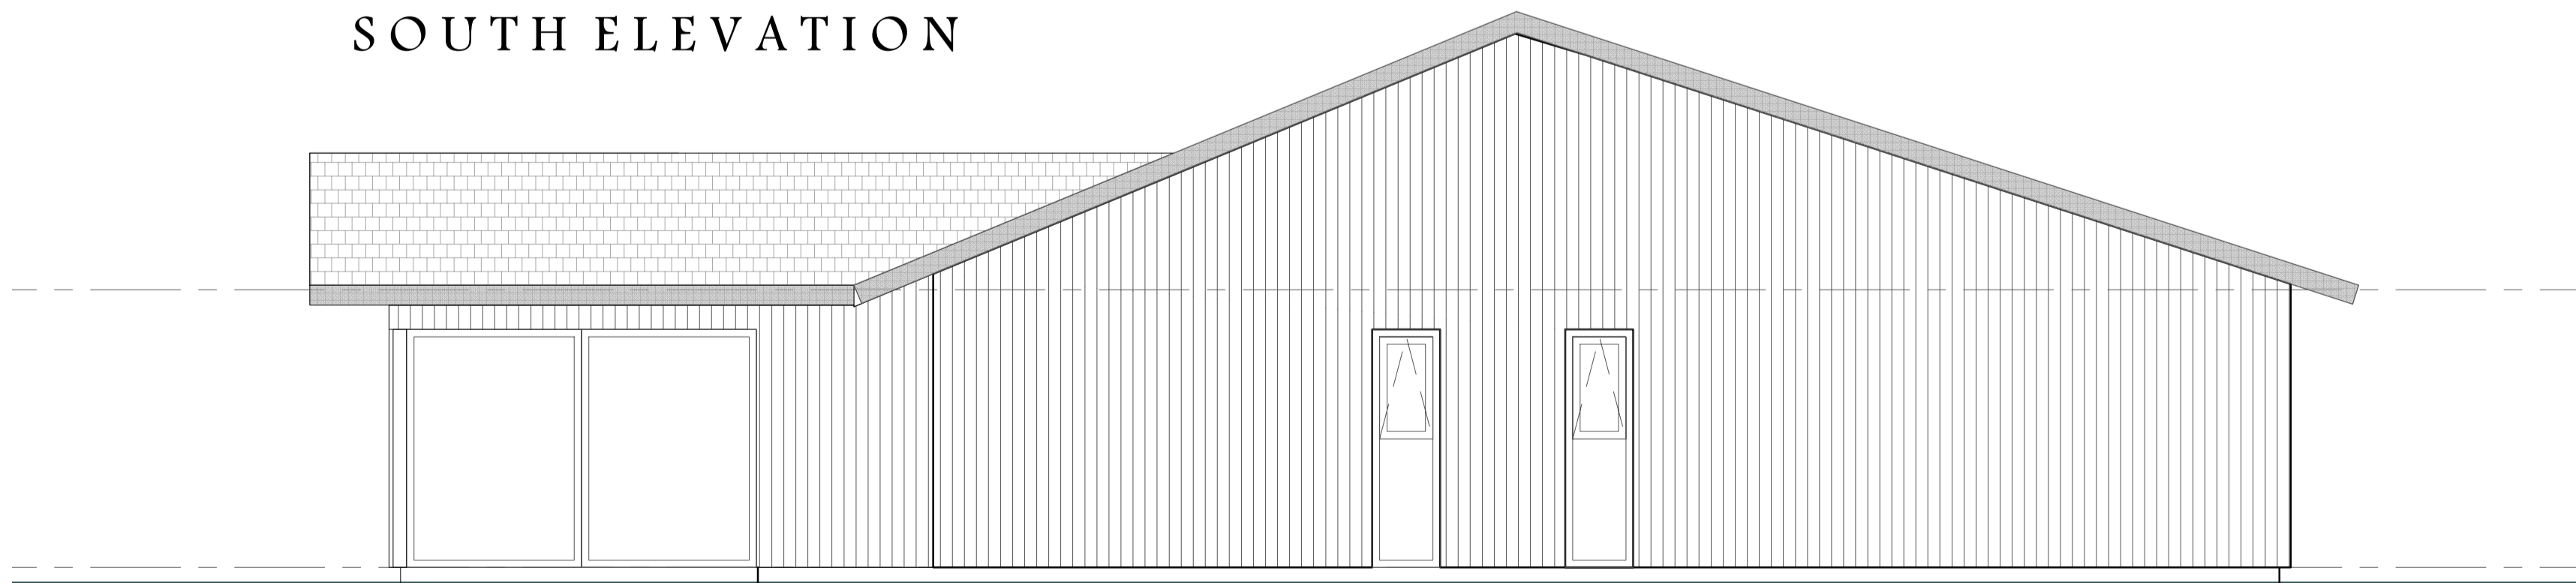

WEST ELEVATION

EAST ELEVATION

SOUTH ELEVATION

NORTH ELEVATION

Rev	Description	Date
-----	-------------	------

Project title:

DINGLEY DELL,
THE STREET,
FURNEUX PELHAM
NR BISHOP'S STORTFORD
HERTS
SG9 0LJ

Drawing title:

PROPOSED ELEVATIONS

Date: NOV 2023	Project No: 609
-------------------	--------------------

Scale: 1:50 @ A1	Drawing No: PL. 003
---------------------	------------------------

01279 933039 | 0207 1183039