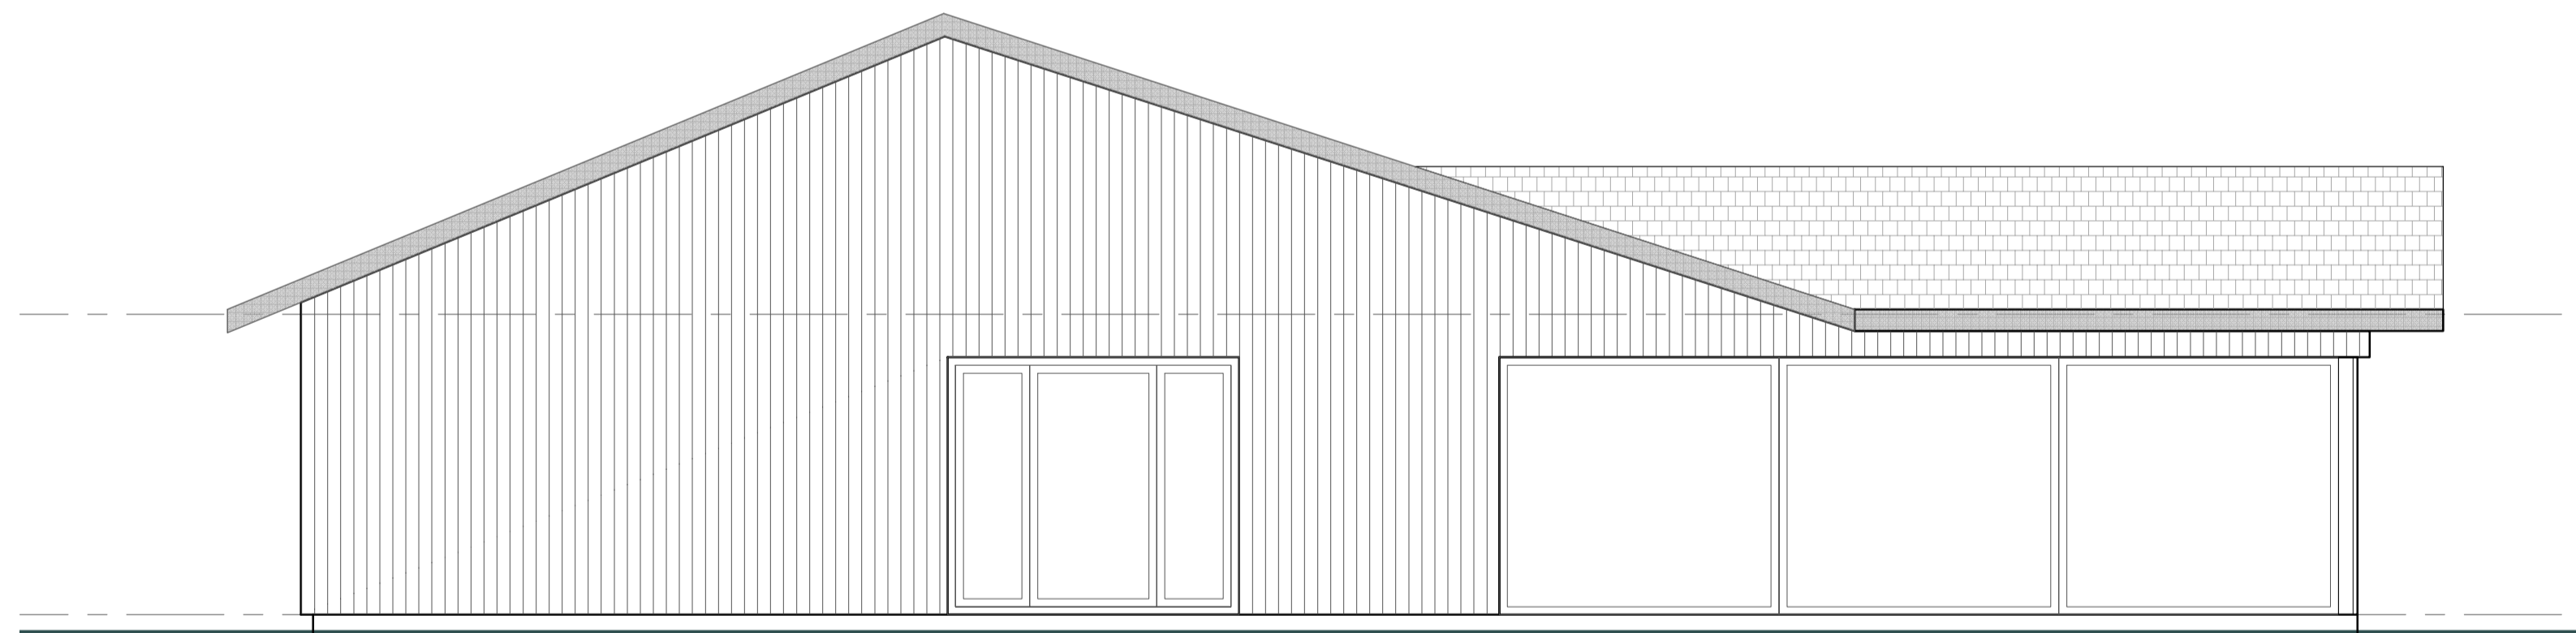

WEST ELEVATION

EAST ELEVATION

SOUTH ELEVATION

NORTH ELEVATION

Rev	Description	Date
-----	-------------	------

Project title:

DINGLEY DELL,
THE STREET,
FURNEUX PELHAM
NR BISHOP'S STORTFORD
HERTS
SG9 0LJ

Drawing title:

PROPOSED ELEVATIONS

Date: NOV 2023	Project No: 609
-------------------	--------------------

Scale: 1:50 @ A1	Drawing No: PL. 003
---------------------	------------------------

01279 933039 | 0207 1183039