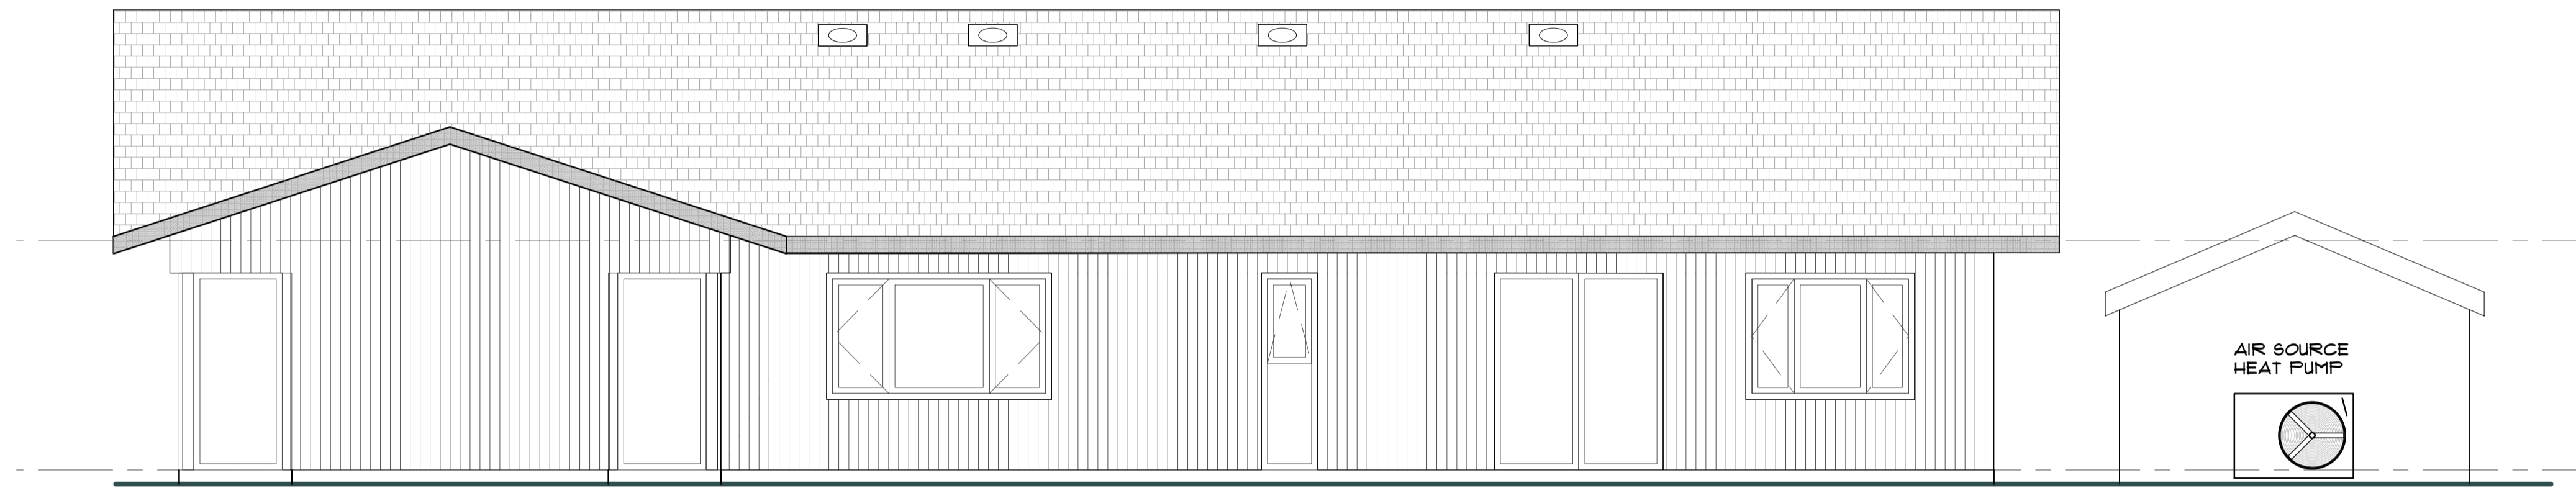

WEST ELEVATION

EAST ELEVATION

SOUTH ELEVATION

NORTH ELEVATION

Rev	Description	Date
-----	-------------	------

Project title:

DINGLEY DELL,
THE STREET,
FURNEUX PELHAM
NR BISHOP'S STORTFORD
HERTS
SG9 0LJ

Drawing title:

PROPOSED ELEVATIONS

Date: NOV 2023	Project No: 609
-------------------	--------------------

Scale: 1:50 @ A1	Drawing No: PL. 003
---------------------	------------------------

01279 933039 | 0207 1183039