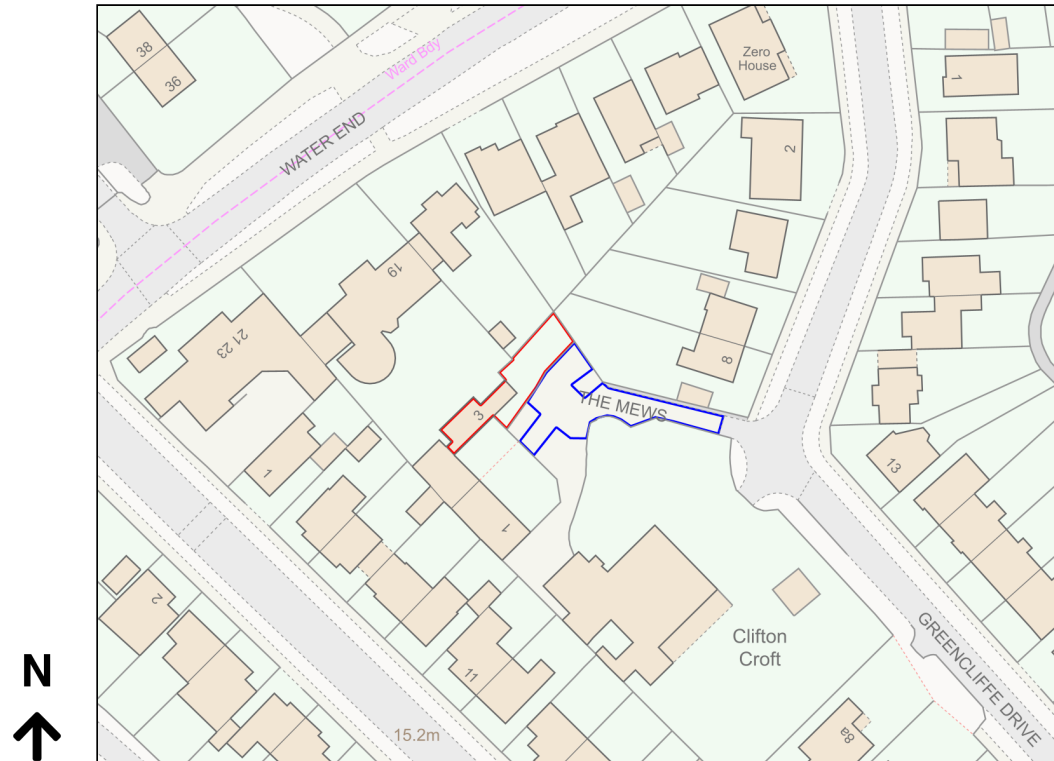

Location Plan

Site Address: 3, The Mews, Greycliffe Drive, York, YO30 6LA

Date Produced: 22-Oct-2023

Scale: 1:1250 @A4

Planning Portal Reference: PP-12548818v1