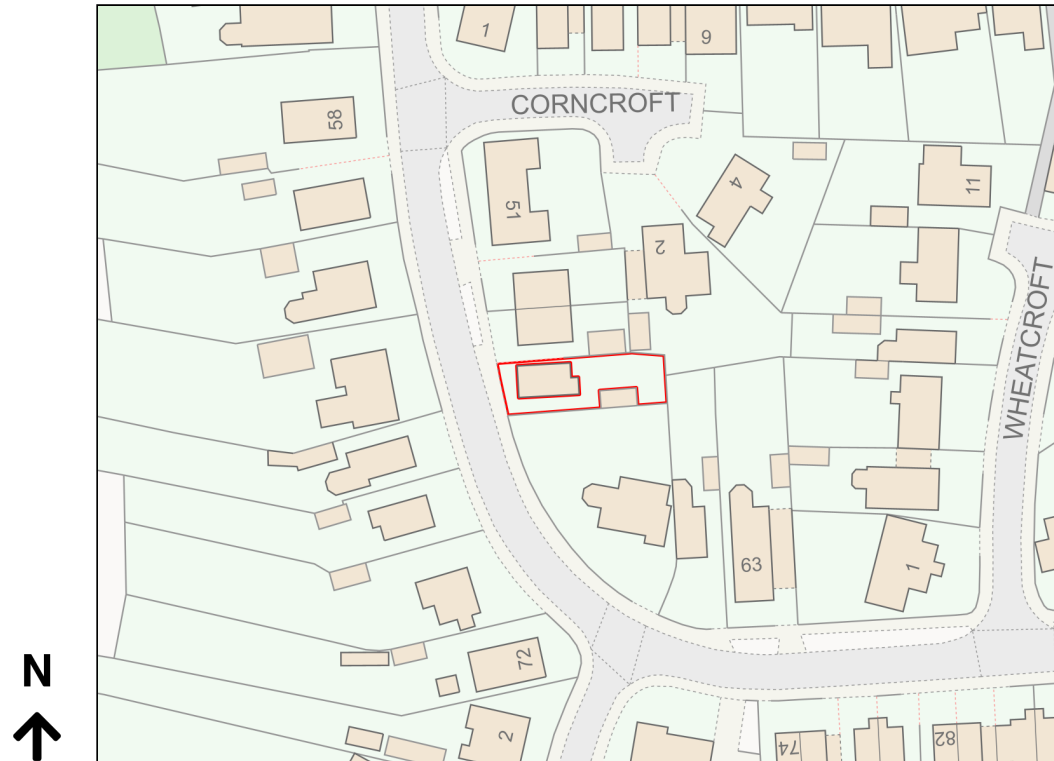

Location Plan

Site Address: 57, Barley Rise, Strensall, York, YO32 5AB

Date Produced: 10-Jan-2024

Scale: 1:1250 @A4

Planning Portal Reference: PP-12718862v1